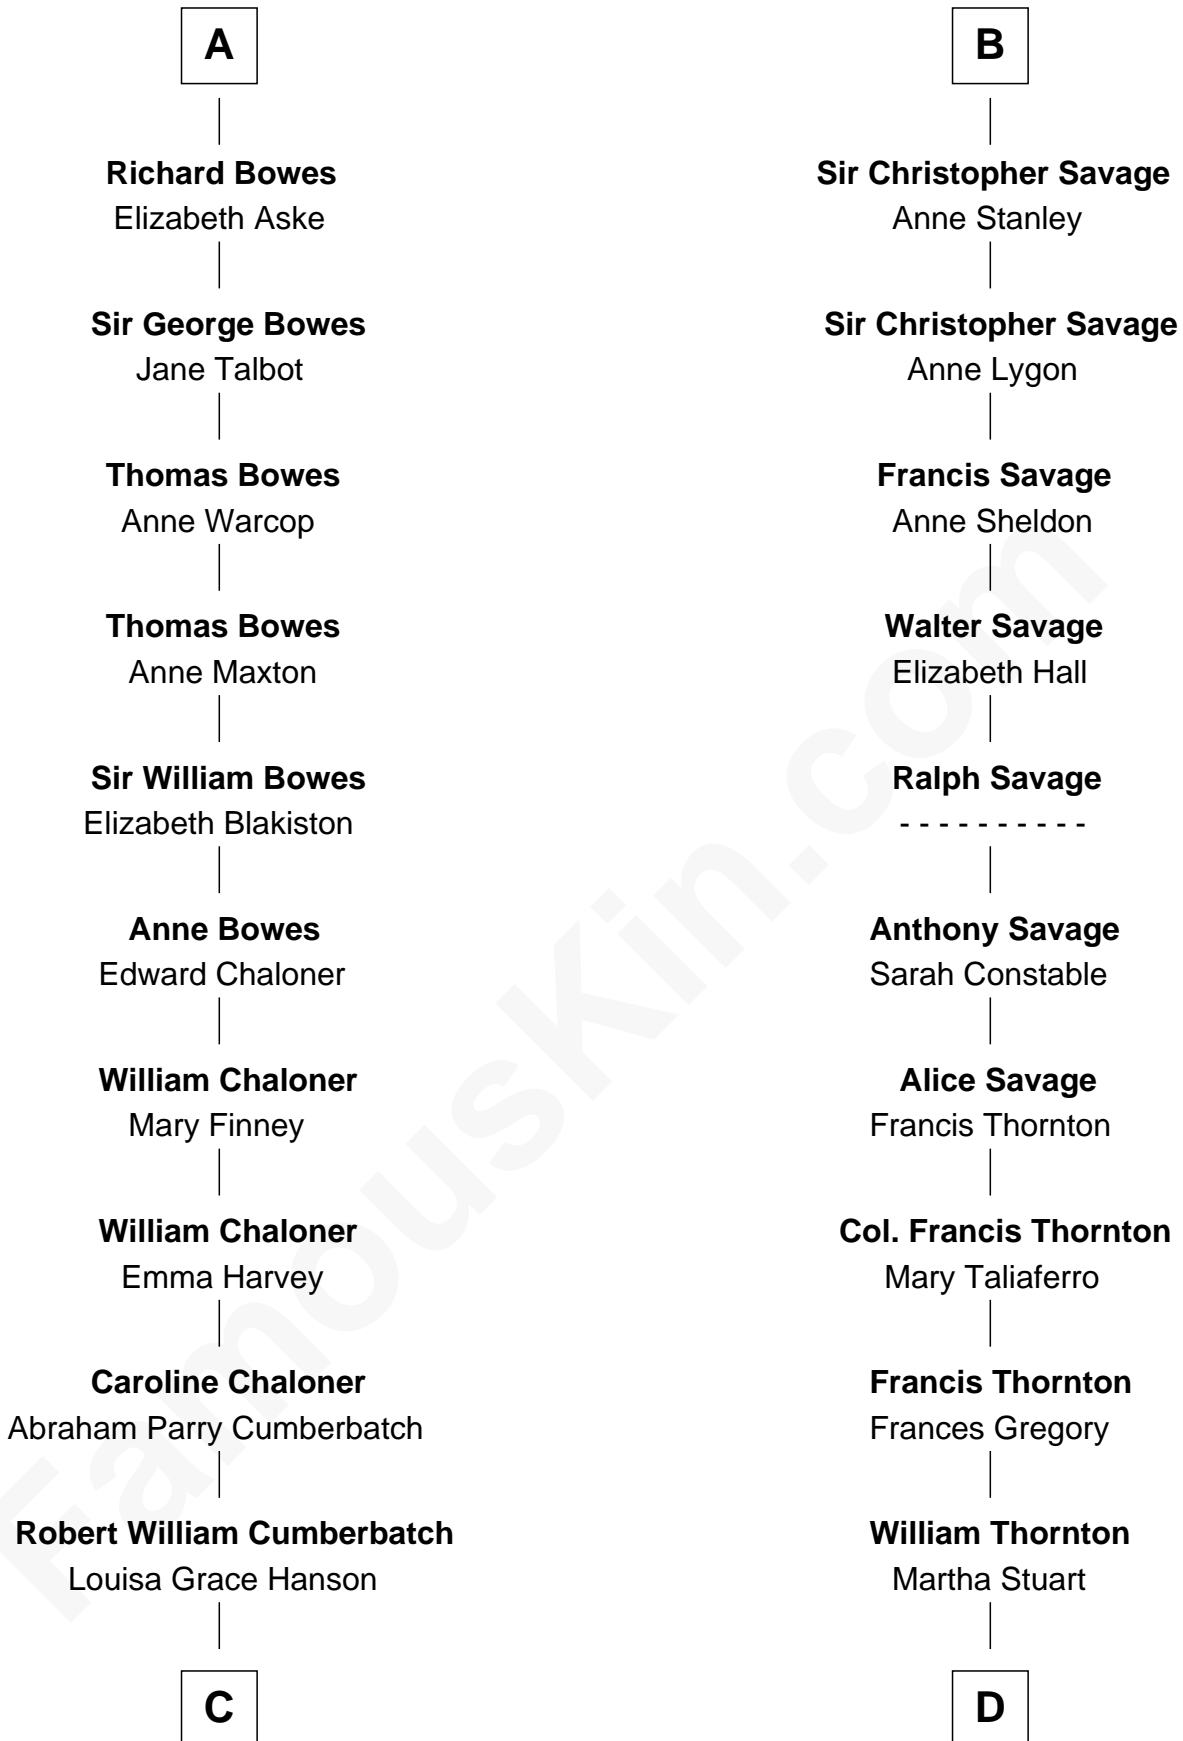

# FamousKin.com

## Relationship Chart of

**Benedict Cumberbatch**  
*Movie, Television and Stage Actor*

20th cousin 1 time removed of

**General George S. Patton**  
*U.S. Army - World War II*

**C**

**Henry Alfred Cumberbatch**  
Hélène Gertrude Rees

**Henry Carlton Cumberbatch**  
Pauline Ellen Laing Congdon

**Timothy Carlton Congdon Cumberbatch**  
Wanda Ventham

**Benedict Cumberbatch**  
*Movie, Television and Stage Actor*

**D**

**William Thorton**  
Eleanor Thompson