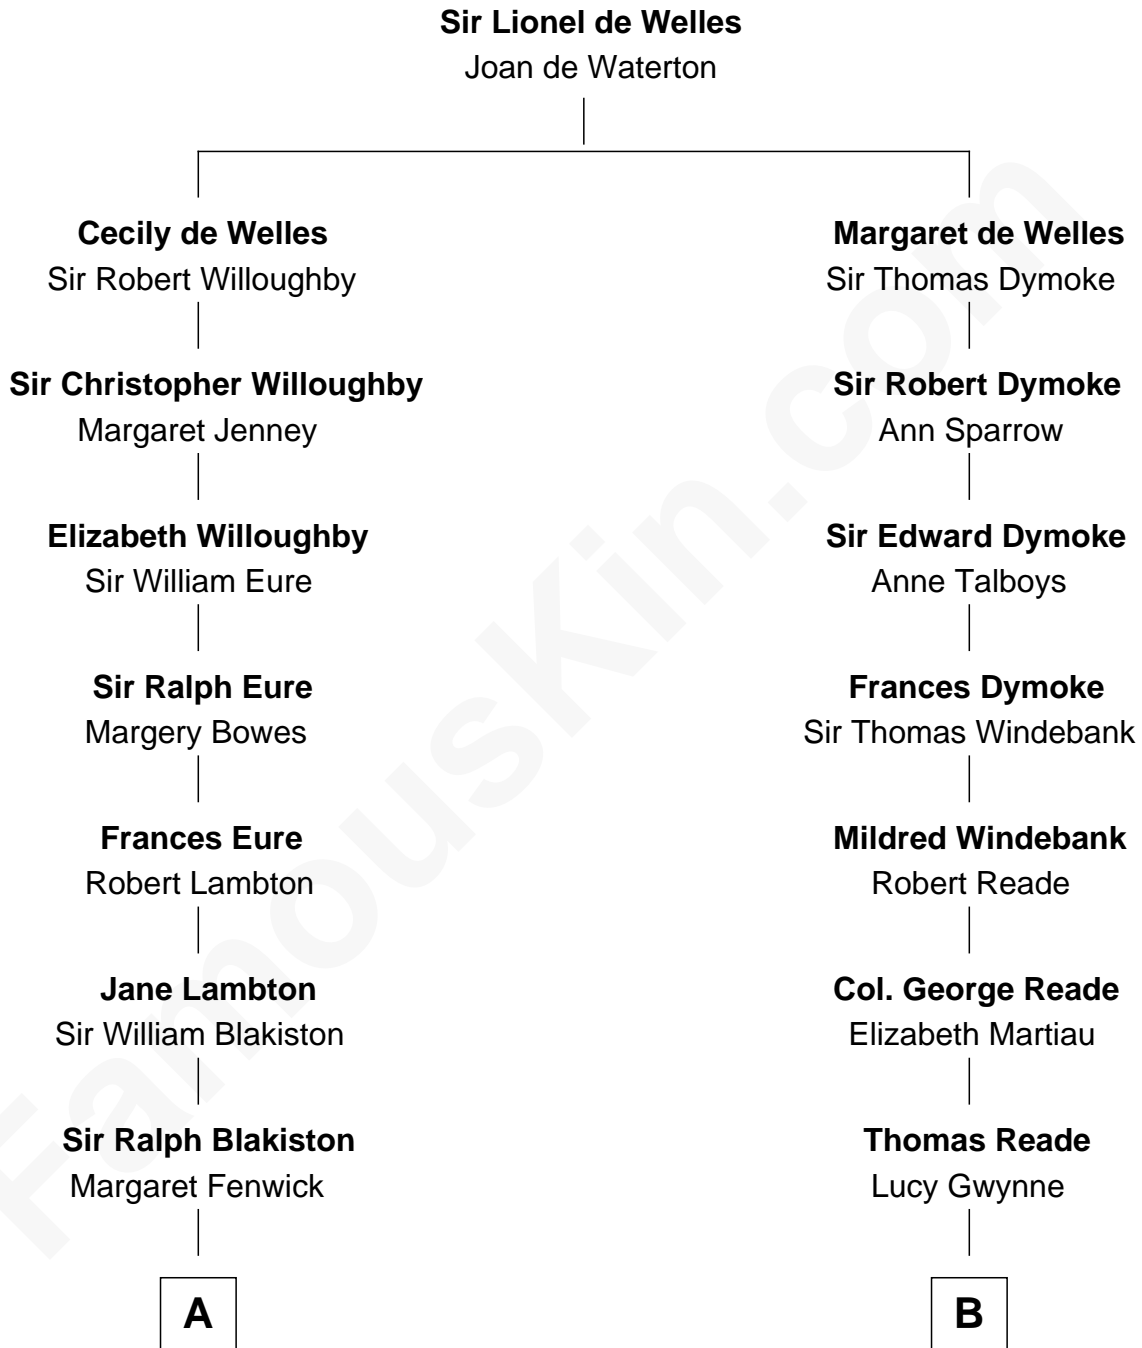

FamousKin.com

Relationship Chart of

Benedict Cumberbatch
Movie, Television and Stage Actor

14th cousin 3 times removed of

General George S. Patton
U.S. Army - World War II

A

Sir Francis Blakiston

Ann Bowes