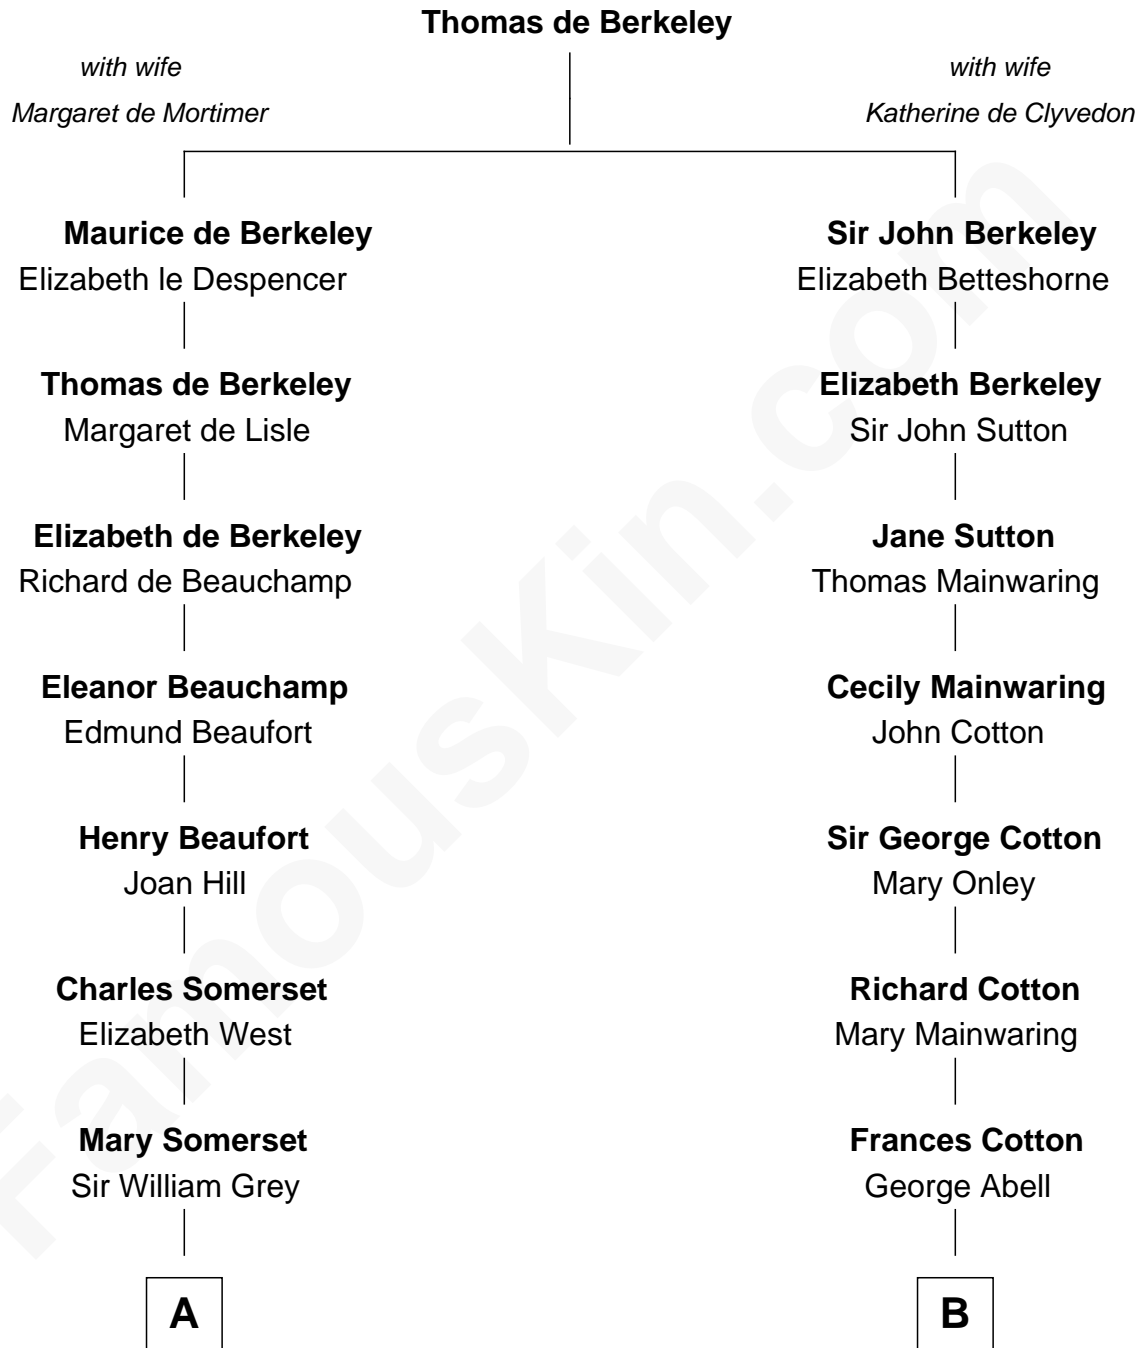

FamousKin.com Relationship Chart of

Benedict Cumberbatch
Movie, Television and Stage Actor

16th cousin 4 times removed of

Lizzie Borden
Accused Murderess

C

Henry Alfred Cumberbatch

Hélène Gertrude Rees

Henry Carlton Cumberbatch