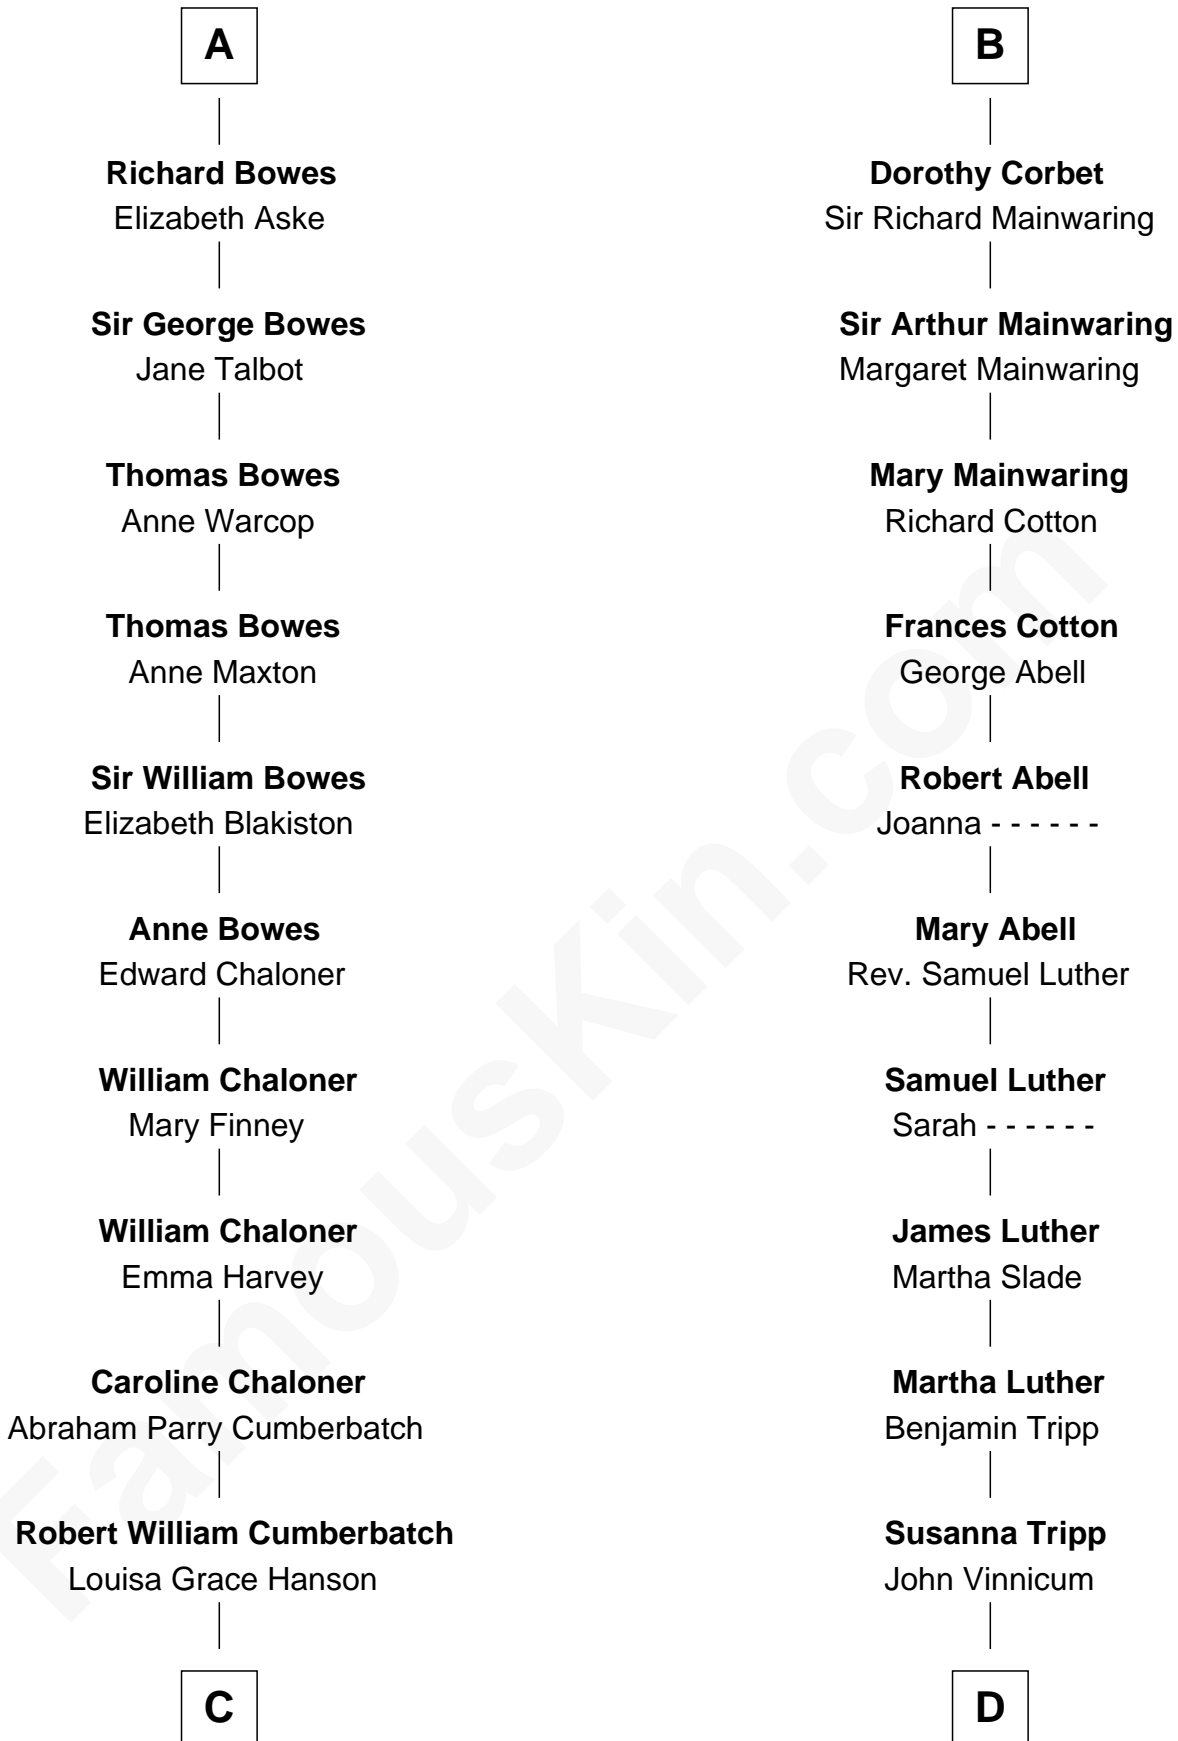

FamousKin.com

Relationship Chart of

Benedict Cumberbatch

Movie, Television and Stage Actor

20th cousin of

Lizzie Borden

Accused Murderess

C

Henry Alfred Cumberbatch
Hélène Gertrude Rees

Henry Carlton Cumberbatch
Pauline Ellen Laing Congdon

Timothy Carlton Congdon Cumberbatch
Wanda Venham

Benedict Cumberbatch
Movie, Television and Stage Actor

D

Sarah L. Vinnicum
Joseph Morse

Anthony Morse
Rhoda Morrison

Sarah Anthony Morse
Andrew Jackson Borden

Lizzie Borden
Accused Murderess