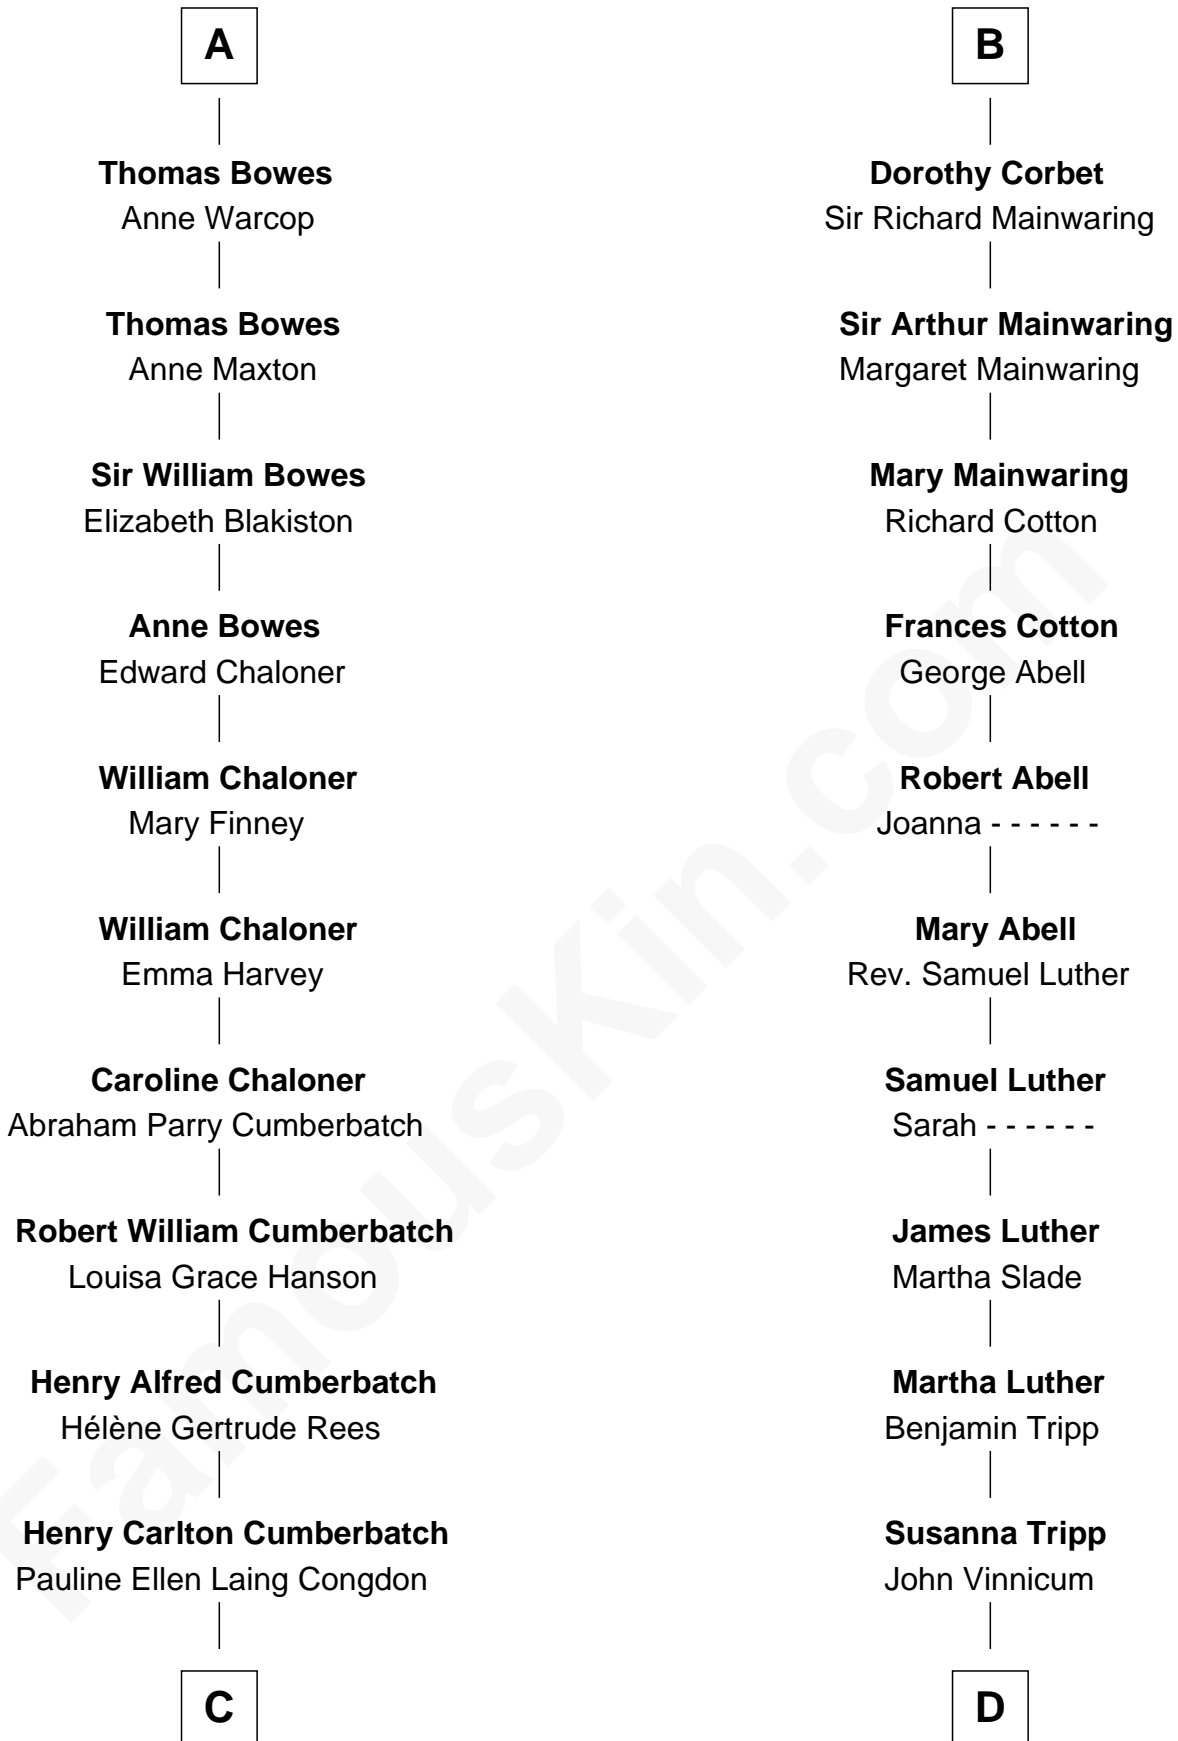

## Relationship Chart of

**Benedict Cumberbatch**

*Movie, Television and Stage Actor*

18th cousin 2 times removed of

**Lizzie Borden**

*Accused Murderess*

**Edmund Fitzalan**

Alice de Warenne

**C**

**Timothy Carlton Congdon Cumberbatch**

Wanda Ventham

**Benedict Cumberbatch**

*Movie, Television and Stage Actor*

**D**

**Sarah L. Vinnicum**

Joseph Morse

**Anthony Morse**

Rhoda Morrison

**Sarah Anthony Morse**

Andrew Jackson Borden

**Lizzie Borden**

*Accused Murderess*