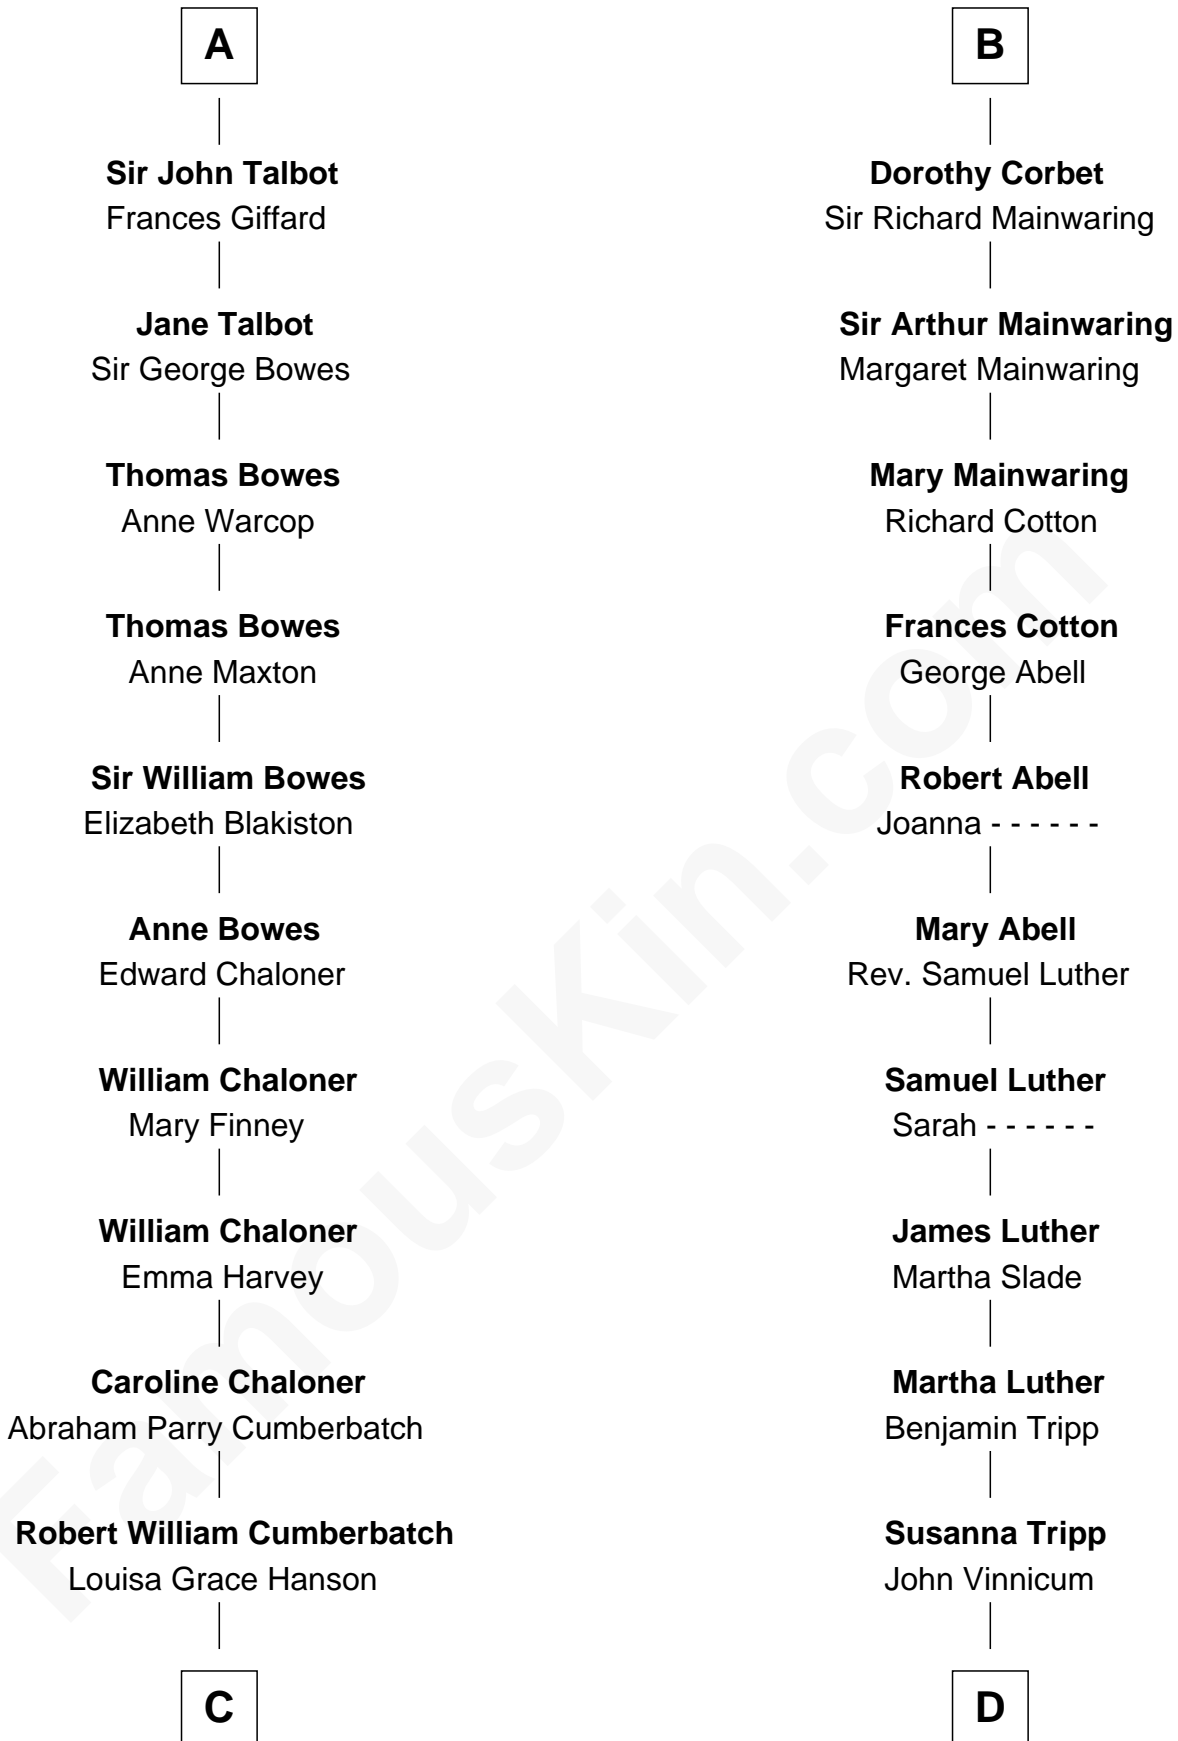

## Relationship Chart of

**Benedict Cumberbatch**  
*Movie, Television and Stage Actor*

20th cousin of

**Lizzie Borden**  
*Accused Murderess*

**Sir Richard de Burgh**  
 Margaret - - - - -

**C**

**Henry Alfred Cumberbatch**  
Hélène Gertrude Rees

**Henry Carlton Cumberbatch**  
Pauline Ellen Laing Congdon

**Timothy Carlton Congdon Cumberbatch**  
Wanda Ventham

**Benedict Cumberbatch**  
*Movie, Television and Stage Actor*

**D**

**Sarah L. Vinnicum**  
Joseph Morse

**Anthony Morse**  
Rhoda Morrison

**Sarah Anthony Morse**  
Andrew Jackson Borden

**Lizzie Borden**  
*Accused Murderess*