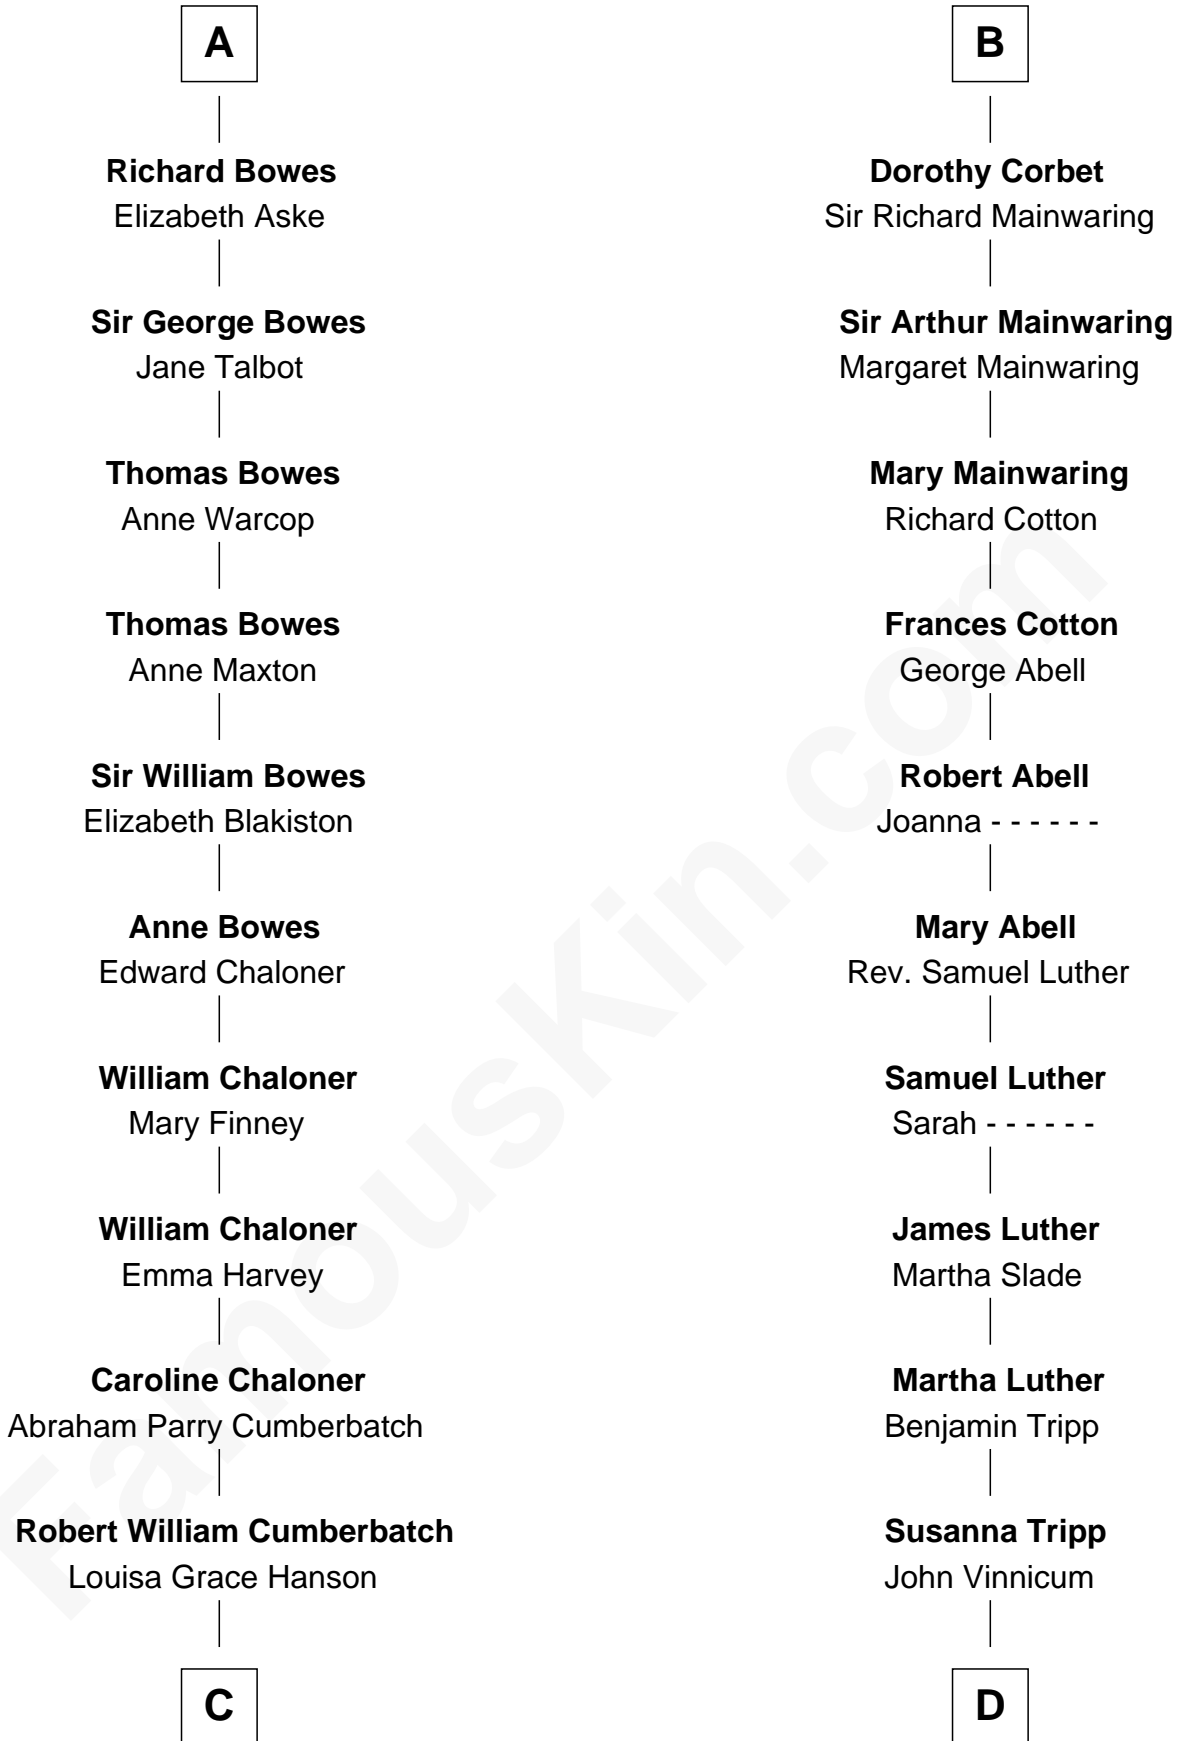

**FamousKin.com**  
**Relationship Chart of**  
**Benedict Cumberbatch**  
*Movie, Television and Stage Actor*

20th cousin of

**Lizzie Borden**  
*Accused Murderess*

**Ralph VII de Toeni**

Mary - - - - -

**C**

**Henry Alfred Cumberbatch**

Hélène Gertrude Rees

**Henry Carlton Cumberbatch**

Pauline Ellen Laing Congdon

**Timothy Carlton Congdon Cumberbatch**

Wanda Ventham

**Benedict Cumberbatch**

*Movie, Television and Stage Actor*

**D**

**Sarah L. Vinnicum**

Joseph Morse

**Anthony Morse**

Rhoda Morrison

**Sarah Anthony Morse**

Andrew Jackson Borden

**Lizzie Borden**

*Accused Murderess*