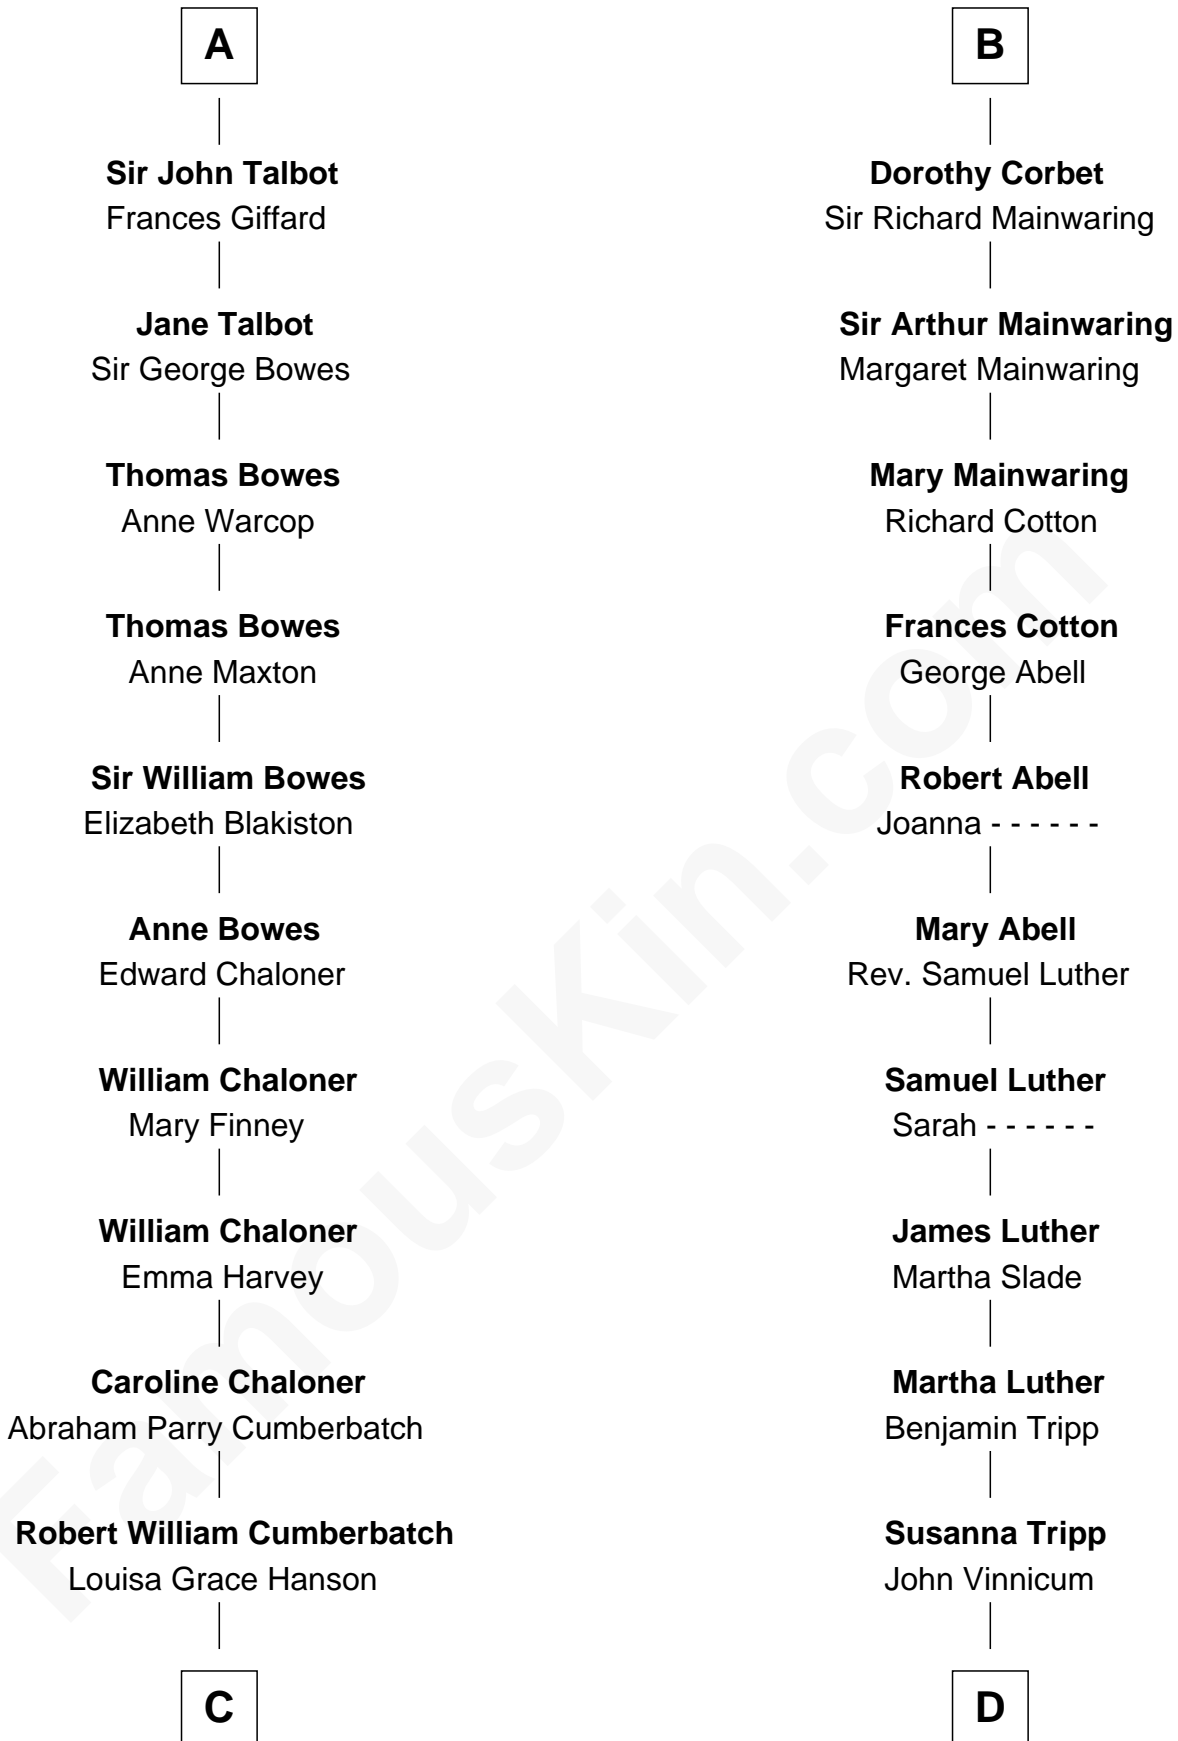

**FamousKin.com**  
**Relationship Chart of**  
**Benedict Cumberbatch**  
*Movie, Television and Stage Actor*

20th cousin of

**Lizzie Borden**  
*Accused Murderess*

**Humphrey de Bohun**  
 Elizabeth Plantagenet

**C**

**Henry Alfred Cumberbatch**  
Hélène Gertrude Rees

**Henry Carlton Cumberbatch**  
Pauline Ellen Laing Congdon

**Timothy Carlton Congdon Cumberbatch**  
Wanda Ventham

**Benedict Cumberbatch**  
*Movie, Television and Stage Actor*

**D**

**Sarah L. Vinnicum**  
Joseph Morse

**Anthony Morse**  
Rhoda Morrison

**Sarah Anthony Morse**  
Andrew Jackson Borden

**Lizzie Borden**  
*Accused Murderess*