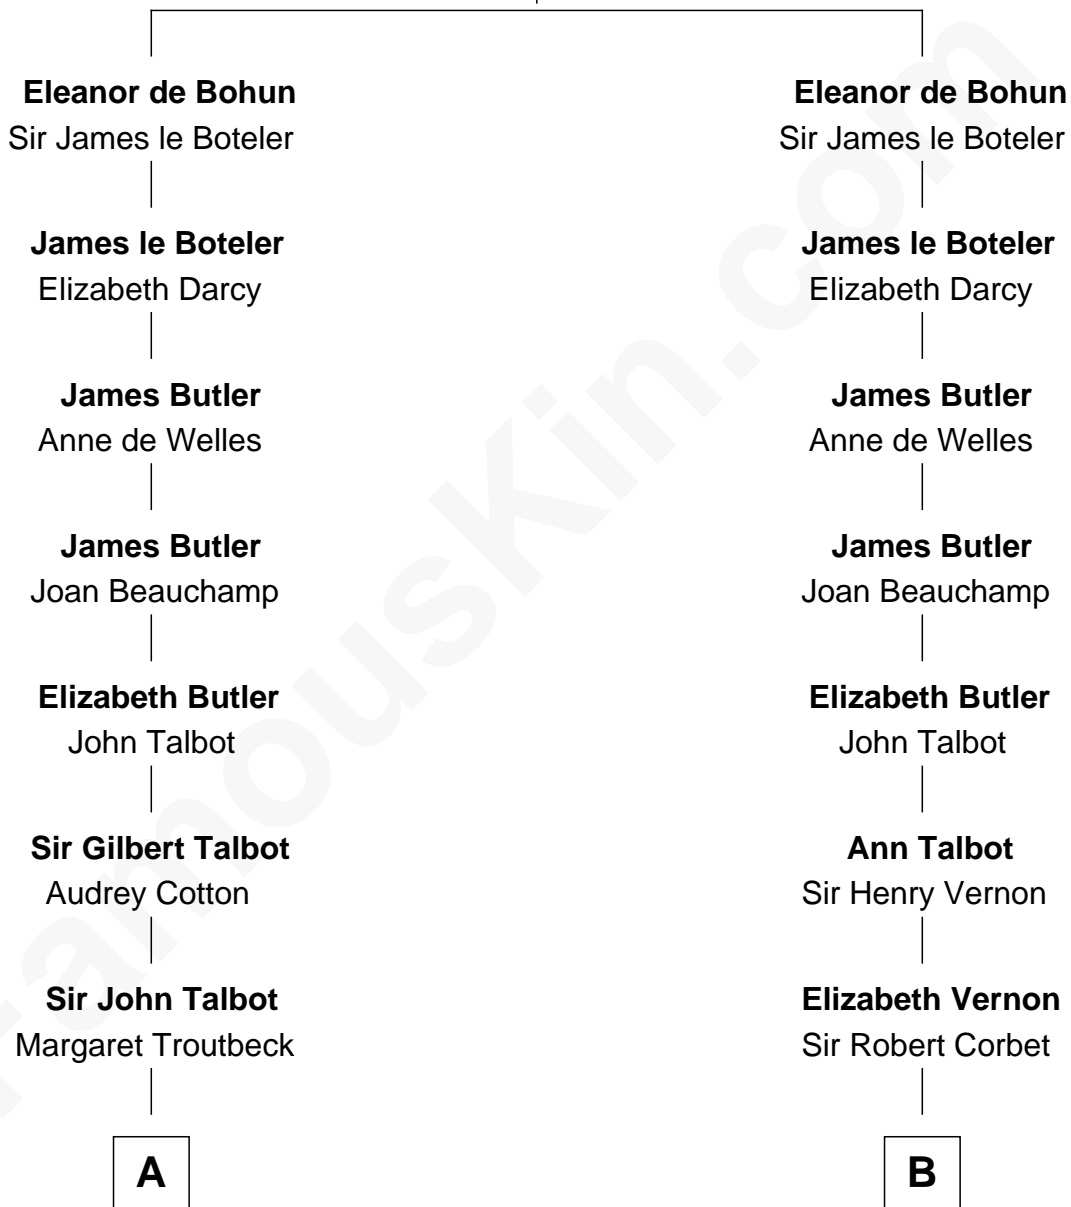

**FamousKin.com**  
**Relationship Chart of**  
**Benedict Cumberbatch**  
*Movie, Television and Stage Actor*

20th cousin of

**Lizzie Borden**  
*Accused Murderess*

**Humphrey de Bohun**  
 Elizabeth Plantagenet

**C**

**Henry Alfred Cumberbatch**  
Hélène Gertrude Rees

**Henry Carlton Cumberbatch**  
Pauline Ellen Laing Congdon

**Timothy Carlton Congdon Cumberbatch**  
Wanda Ventham

**Benedict Cumberbatch**  
*Movie, Television and Stage Actor*

**D**

**Sarah L. Vinnicum**  
Joseph Morse

**Anthony Morse**  
Rhoda Morrison

**Sarah Anthony Morse**  
Andrew Jackson Borden

**Lizzie Borden**  
*Accused Murderess*