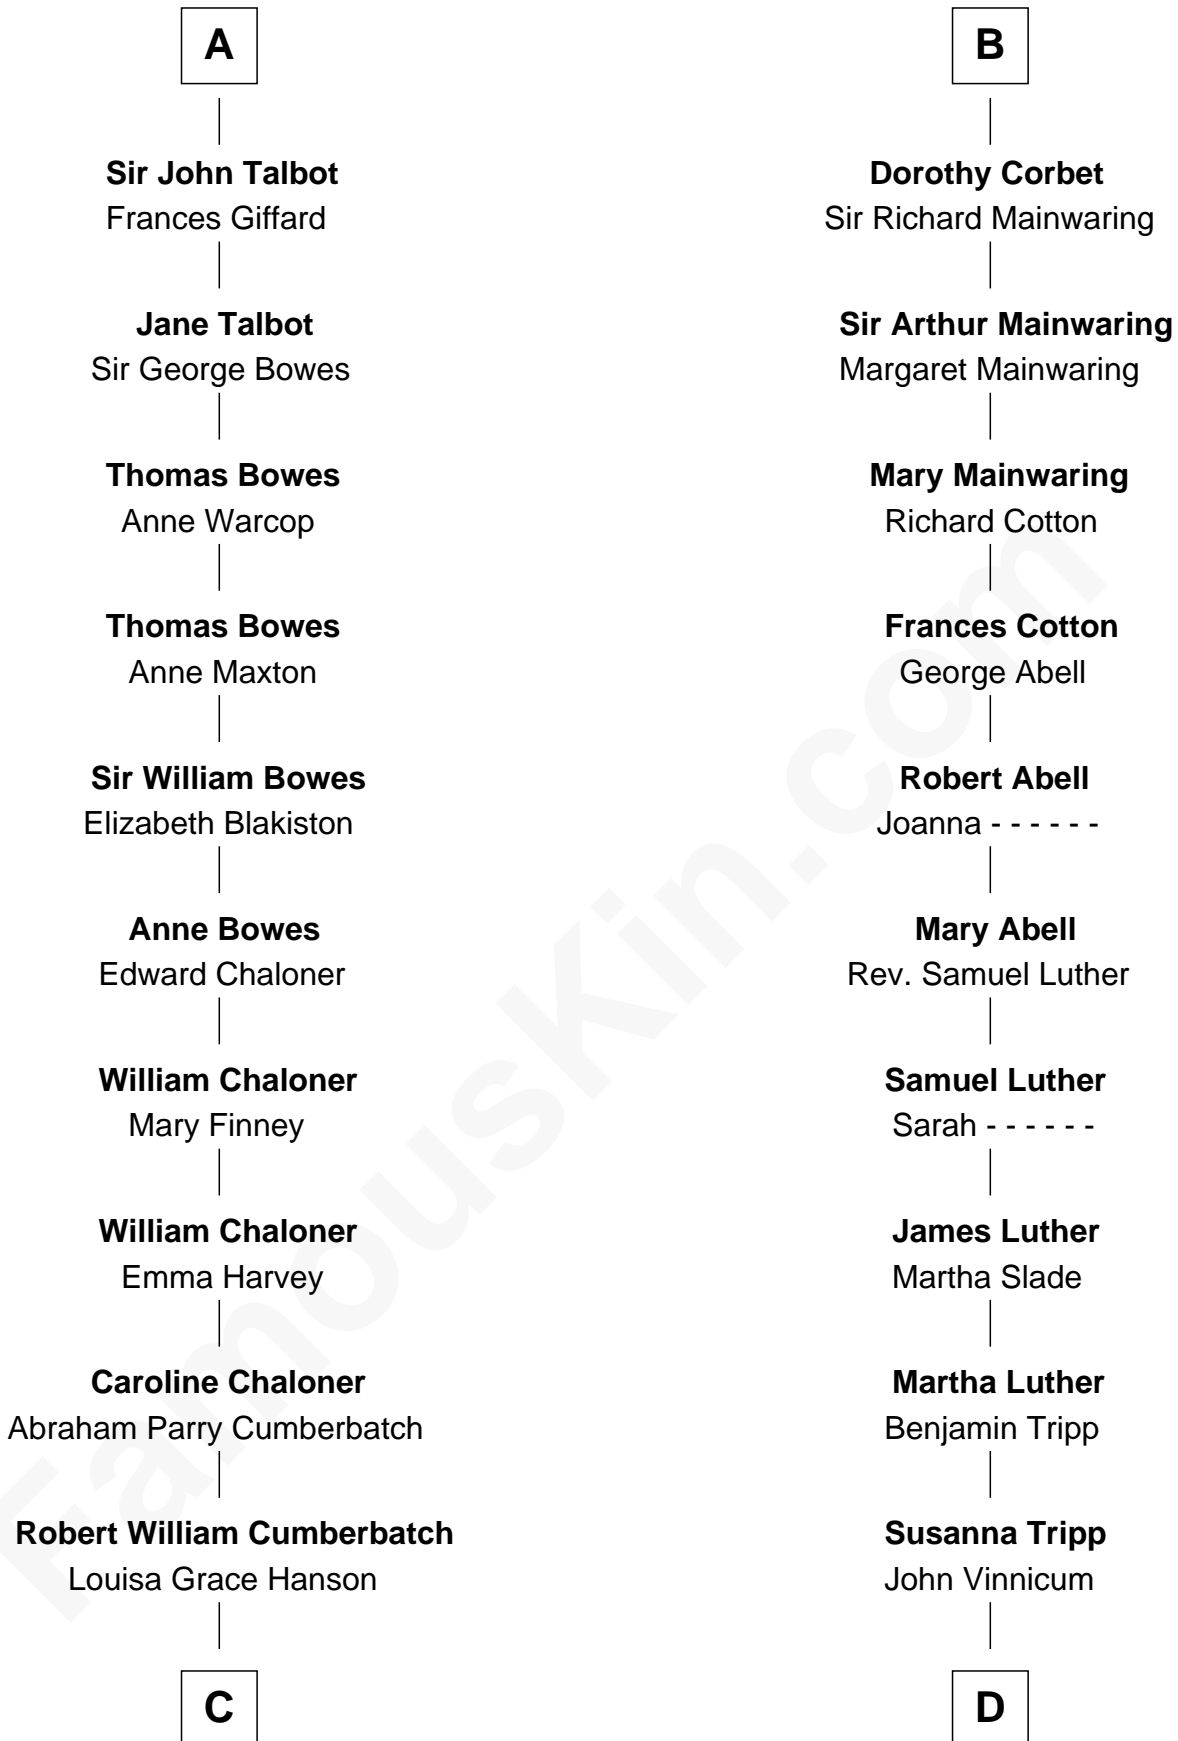

FamousKin.com
Relationship Chart of
Benedict Cumberbatch
Movie, Television and Stage Actor

20th cousin of

Lizzie Borden
Accused Murderess

Sir Edmund Boteler
 Joan FitzGerald

C

Henry Alfred Cumberbatch
Hélène Gertrude Rees

Henry Carlton Cumberbatch
Pauline Ellen Laing Congdon

Timothy Carlton Congdon Cumberbatch
Wanda Ventham

Benedict Cumberbatch
Movie, Television and Stage Actor

D

Sarah L. Vinnicum
Joseph Morse

Anthony Morse
Rhoda Morrison

Sarah Anthony Morse
Andrew Jackson Borden

Lizzie Borden
Accused Murderess