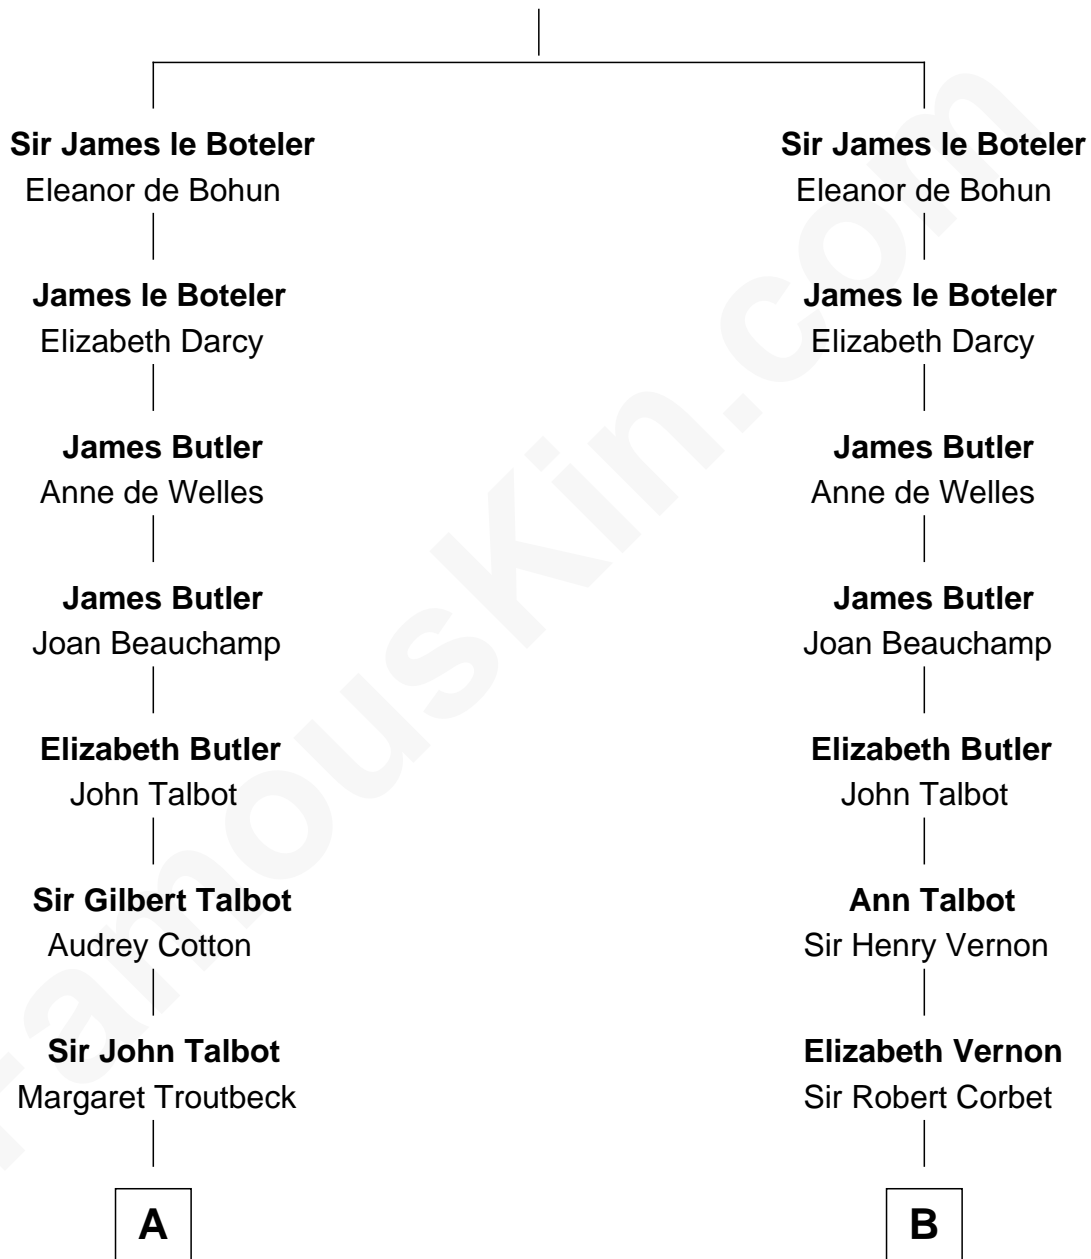

FamousKin.com
Relationship Chart of
Benedict Cumberbatch
Movie, Television and Stage Actor

20th cousin of

Lizzie Borden
Accused Murderess

Sir Edmund Boteler
 Joan FitzGerald

C

Henry Alfred Cumberbatch
Hélène Gertrude Rees

Henry Carlton Cumberbatch
Pauline Ellen Laing Congdon

Timothy Carlton Congdon Cumberbatch
Wanda Ventham

Benedict Cumberbatch
Movie, Television and Stage Actor

D

Sarah L. Vinnicum
Joseph Morse

Anthony Morse
Rhoda Morrison

Sarah Anthony Morse
Andrew Jackson Borden

Lizzie Borden
Accused Murderess