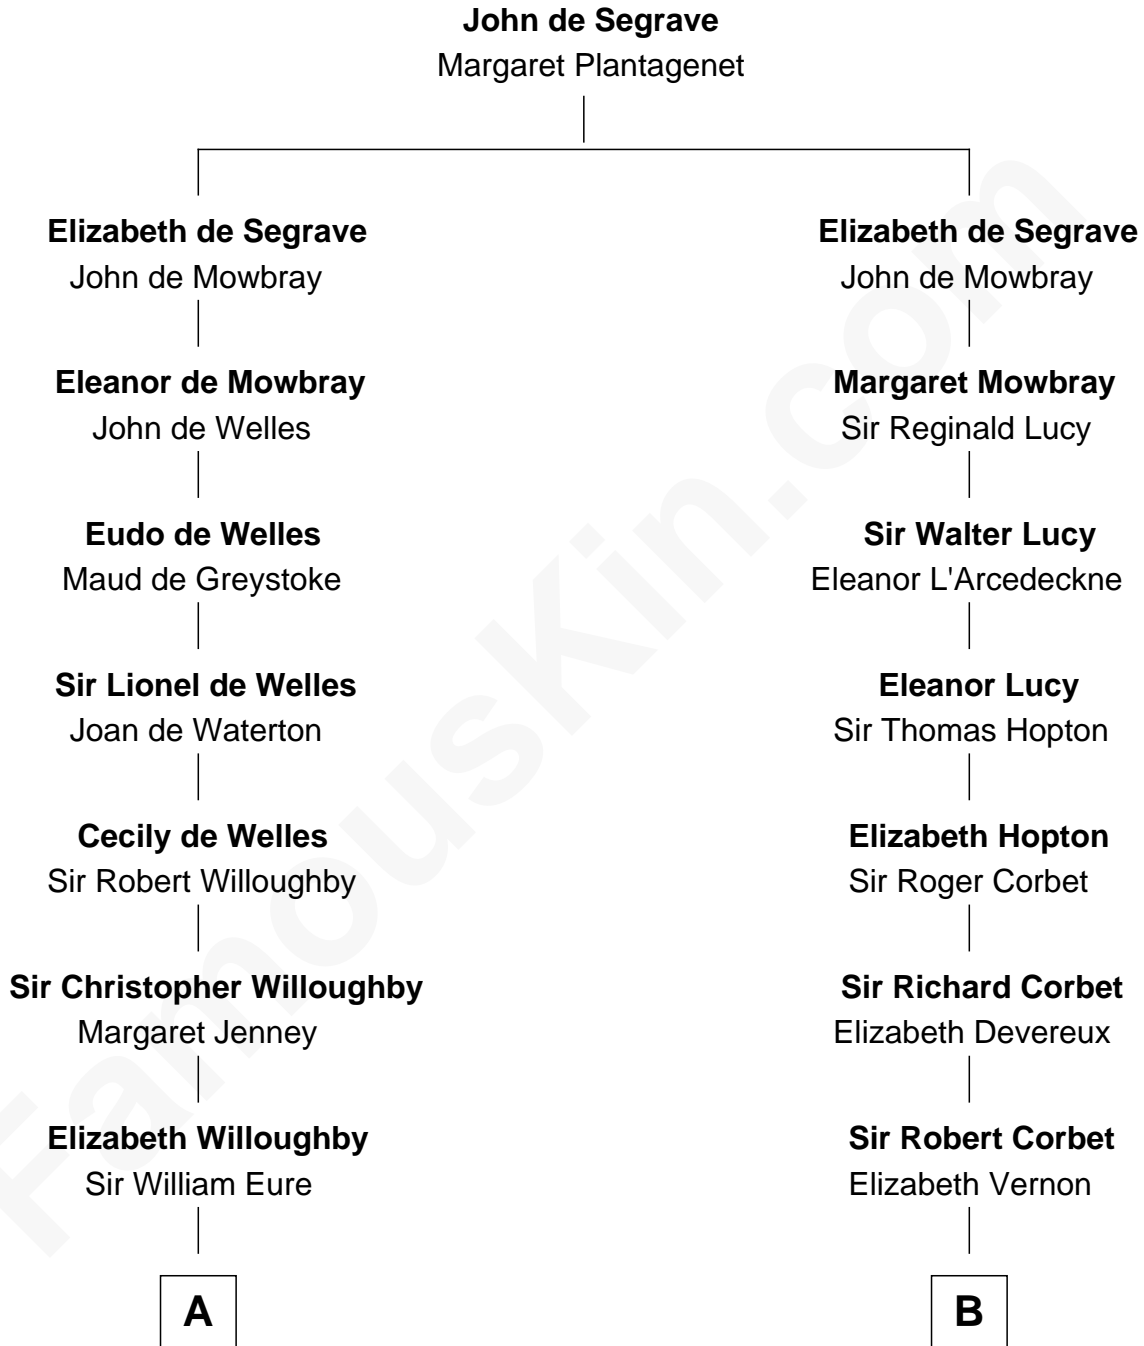

FamousKin.com

Relationship Chart of

Benedict Cumberbatch
Movie, Television and Stage Actor

20th cousin 1 time removed of

Lizzie Borden
Accused Murderess

C

Robert William Cumberbatch

Louisa Grace Hanson

Henry Alfred Cumberbatch

Hélène Gertrude Rees

Henry Carlton Cumberbatch

Pauline Ellen Laing Congdon

Timothy Carlton Congdon Cumberbatch

Wanda Ventham

Benedict Cumberbatch

Movie, Television and Stage Actor

Accused Murderess