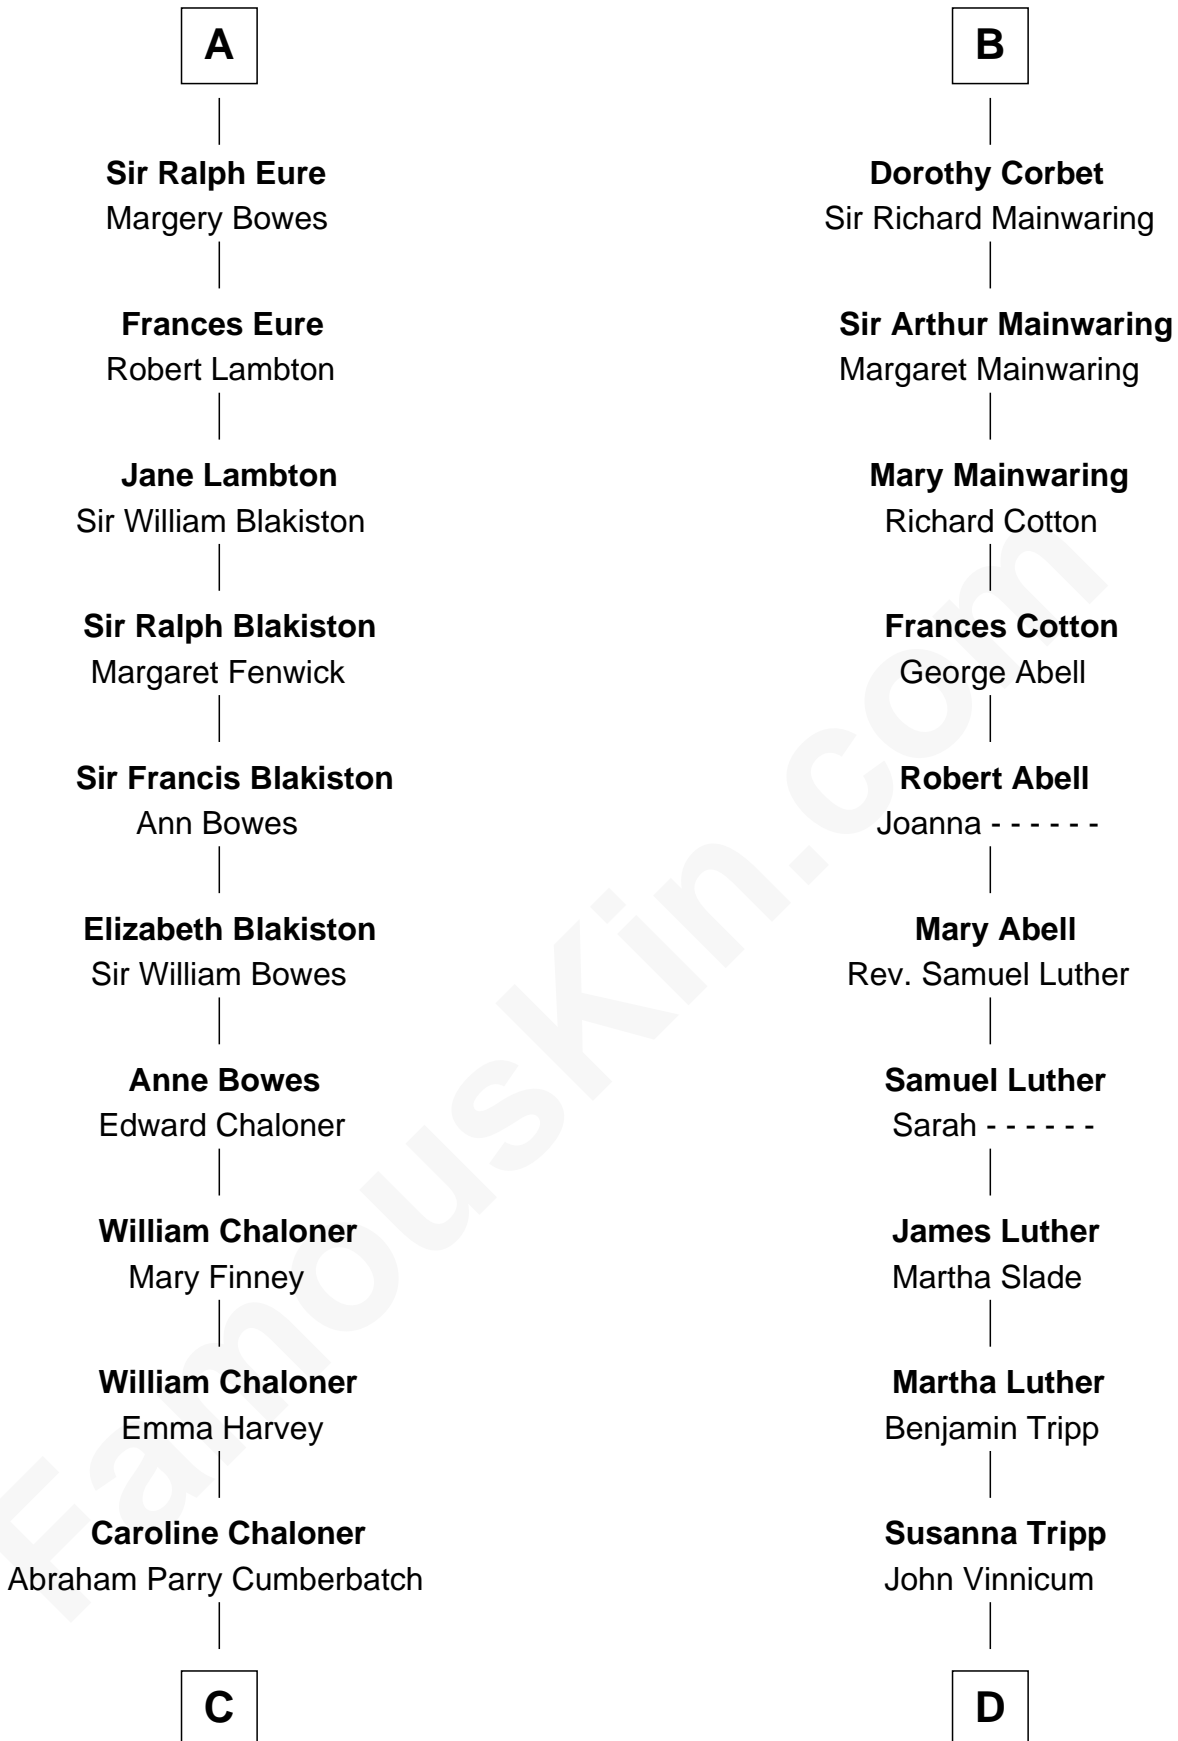

FamousKin.com

Relationship Chart of

Benedict Cumberbatch
Movie, Television and Stage Actor

20th cousin 1 time removed of

Lizzie Borden
Accused Murderess

C

Robert William Cumberbatch

Louisa Grace Hanson

Henry Alfred Cumberbatch

Hélène Gertrude Rees

Henry Carlton Cumberbatch

Pauline Ellen Laing Congdon

Timothy Carlton Congdon Cumberbatch

Wanda Ventham

Benedict Cumberbatch

Movie, Television and Stage Actor

Accused Murderess