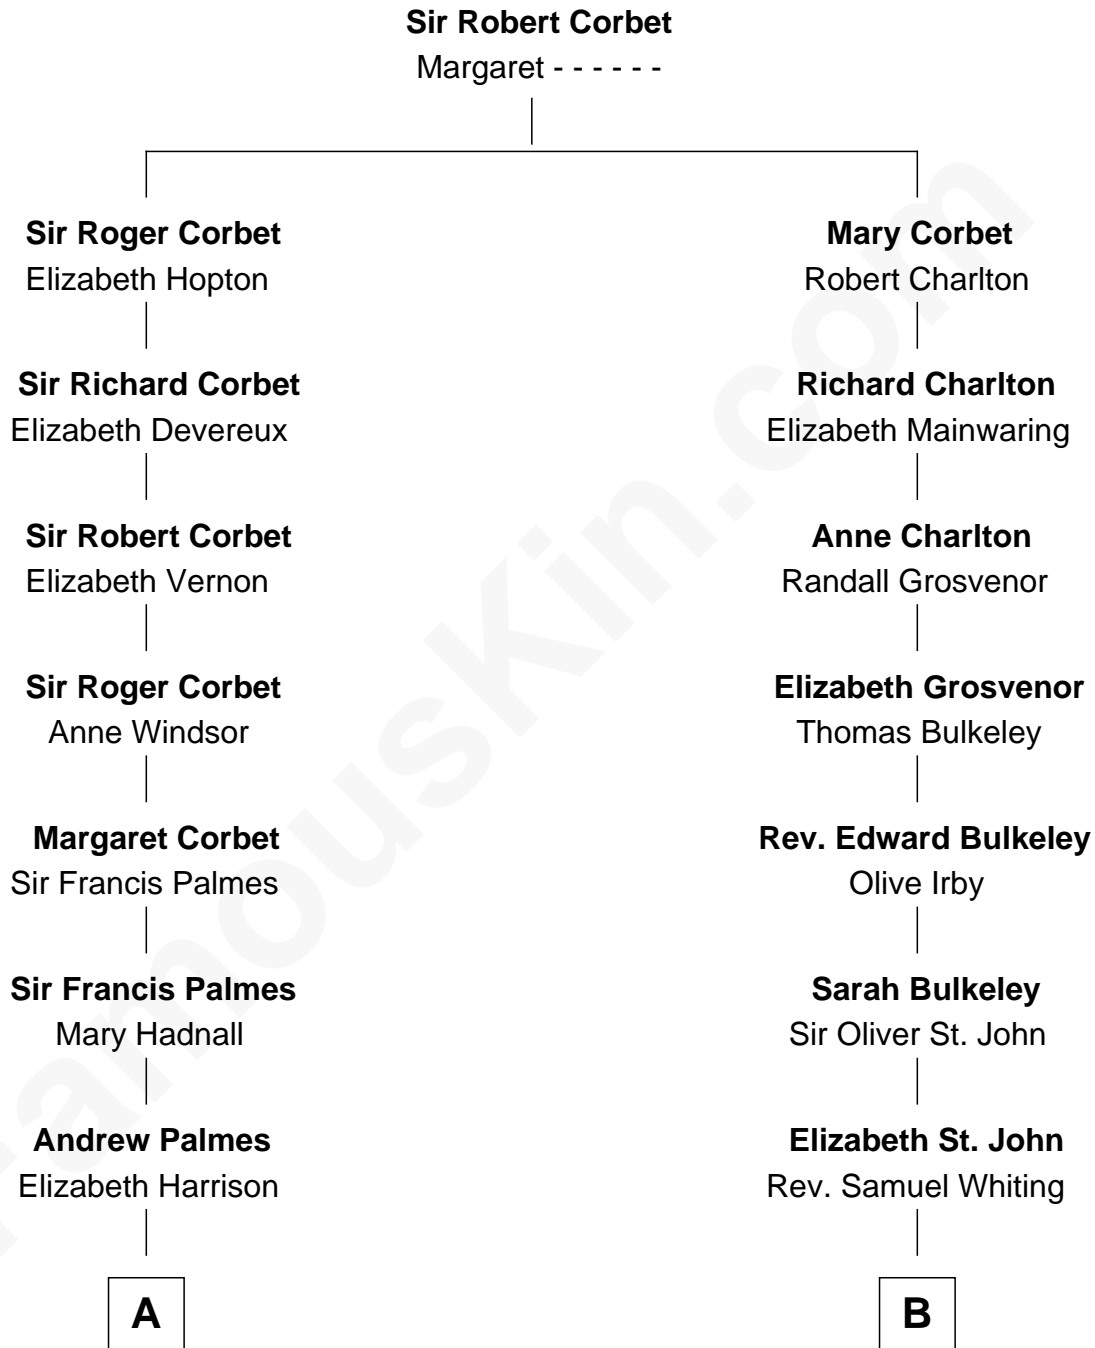

# FamousKin.com

## Relationship Chart of

**Benedict Cumberbatch**  
*Movie, Television and Stage Actor*

17th cousin 1 time removed of

**Orson Bean**  
*TV Actor*

**Timothy Carlton Congdon Cumberbatch**

Wanda Ventham

**Benedict Cumberbatch**