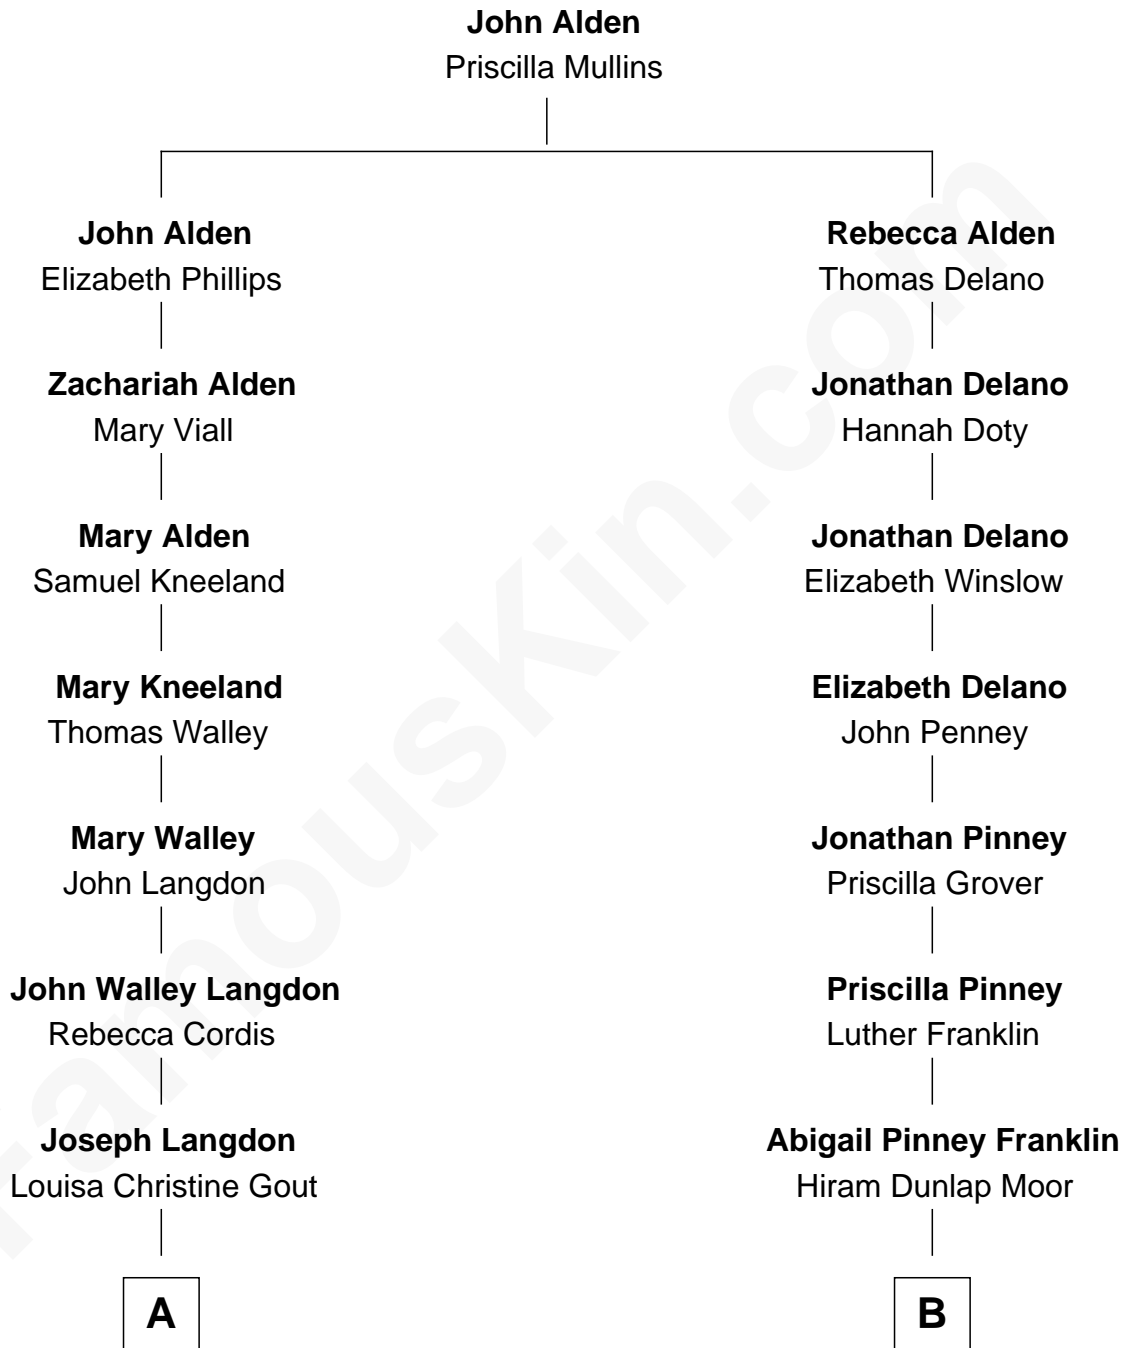

FamousKin.com

Relationship Chart of

Benedict Cumberbatch
Movie, Television and Stage Actor

10th cousin 1 time removed of

Orson Bean
TV Actor

A

Ida Josephine Langdon

Thomas Bowen Rees

Hélène Gertrude Rees

Henry Alfred Cumberbatch

Henry Carlton Cumberbatch

Pauline Ellen Laing Congdon

Timothy Carlton Congdon Cumberbatch

Wanda Ventham

Benedict Cumberbatch

Movie, Television and Stage Actor

B

Sarah Jane Moor

Don Carlos Pollard

Dallas Frank Pollard

Katharine Putnam Ainsworth

Marion Ainsworth Pollard

George Frederick Burrows

Orson Bean