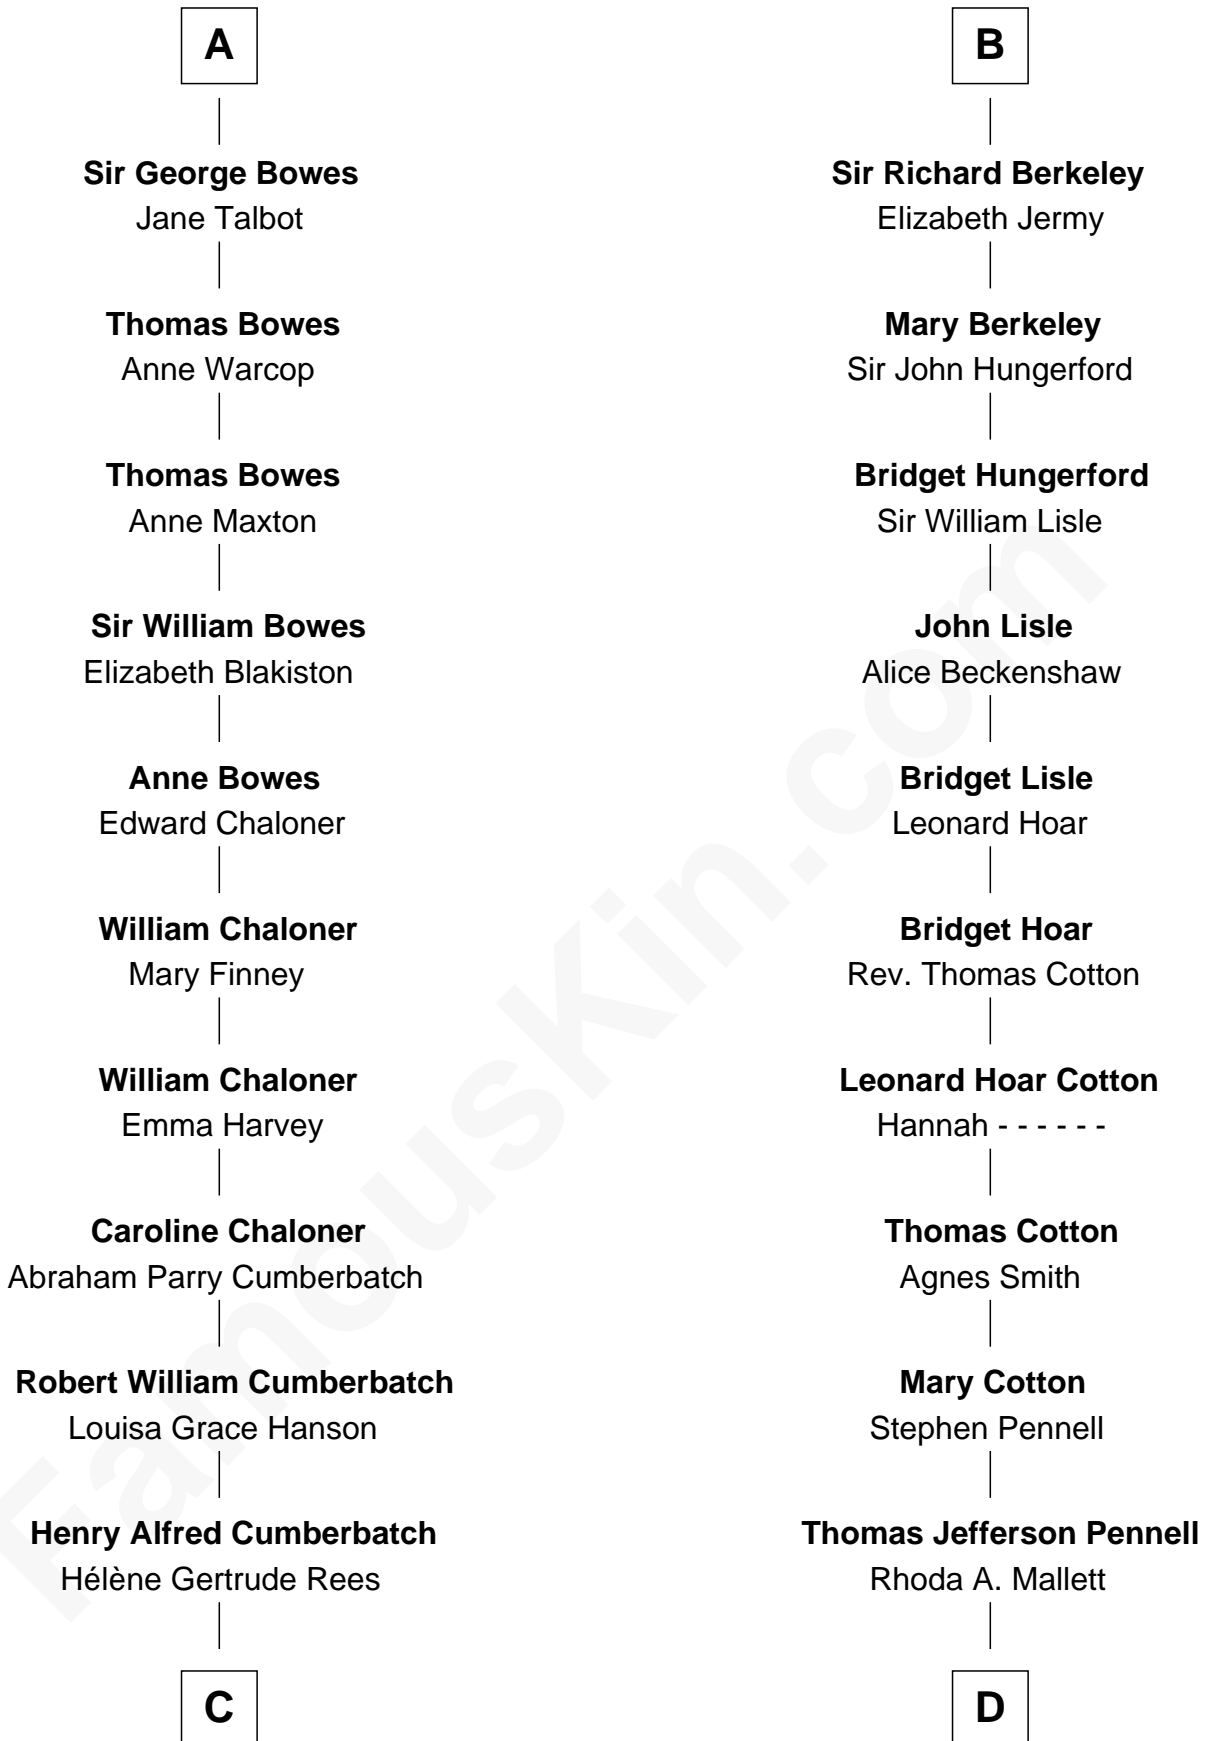

FamousKin.com

Relationship Chart of

Benedict Cumberbatch

Movie, Television and Stage Actor

19th cousin 2 times removed of

Warren Buffett

Chairman & CEO, Berkshire Hathaway

Sir Maurice de Berkeley

Eve la Zouche

C

Henry Carlton Cumberbatch

Pauline Ellen Laing Congdon

Timothy Carlton Congdon Cumberbatch

Wanda Ventham

Benedict Cumberbatch

Movie, Television and Stage Actor