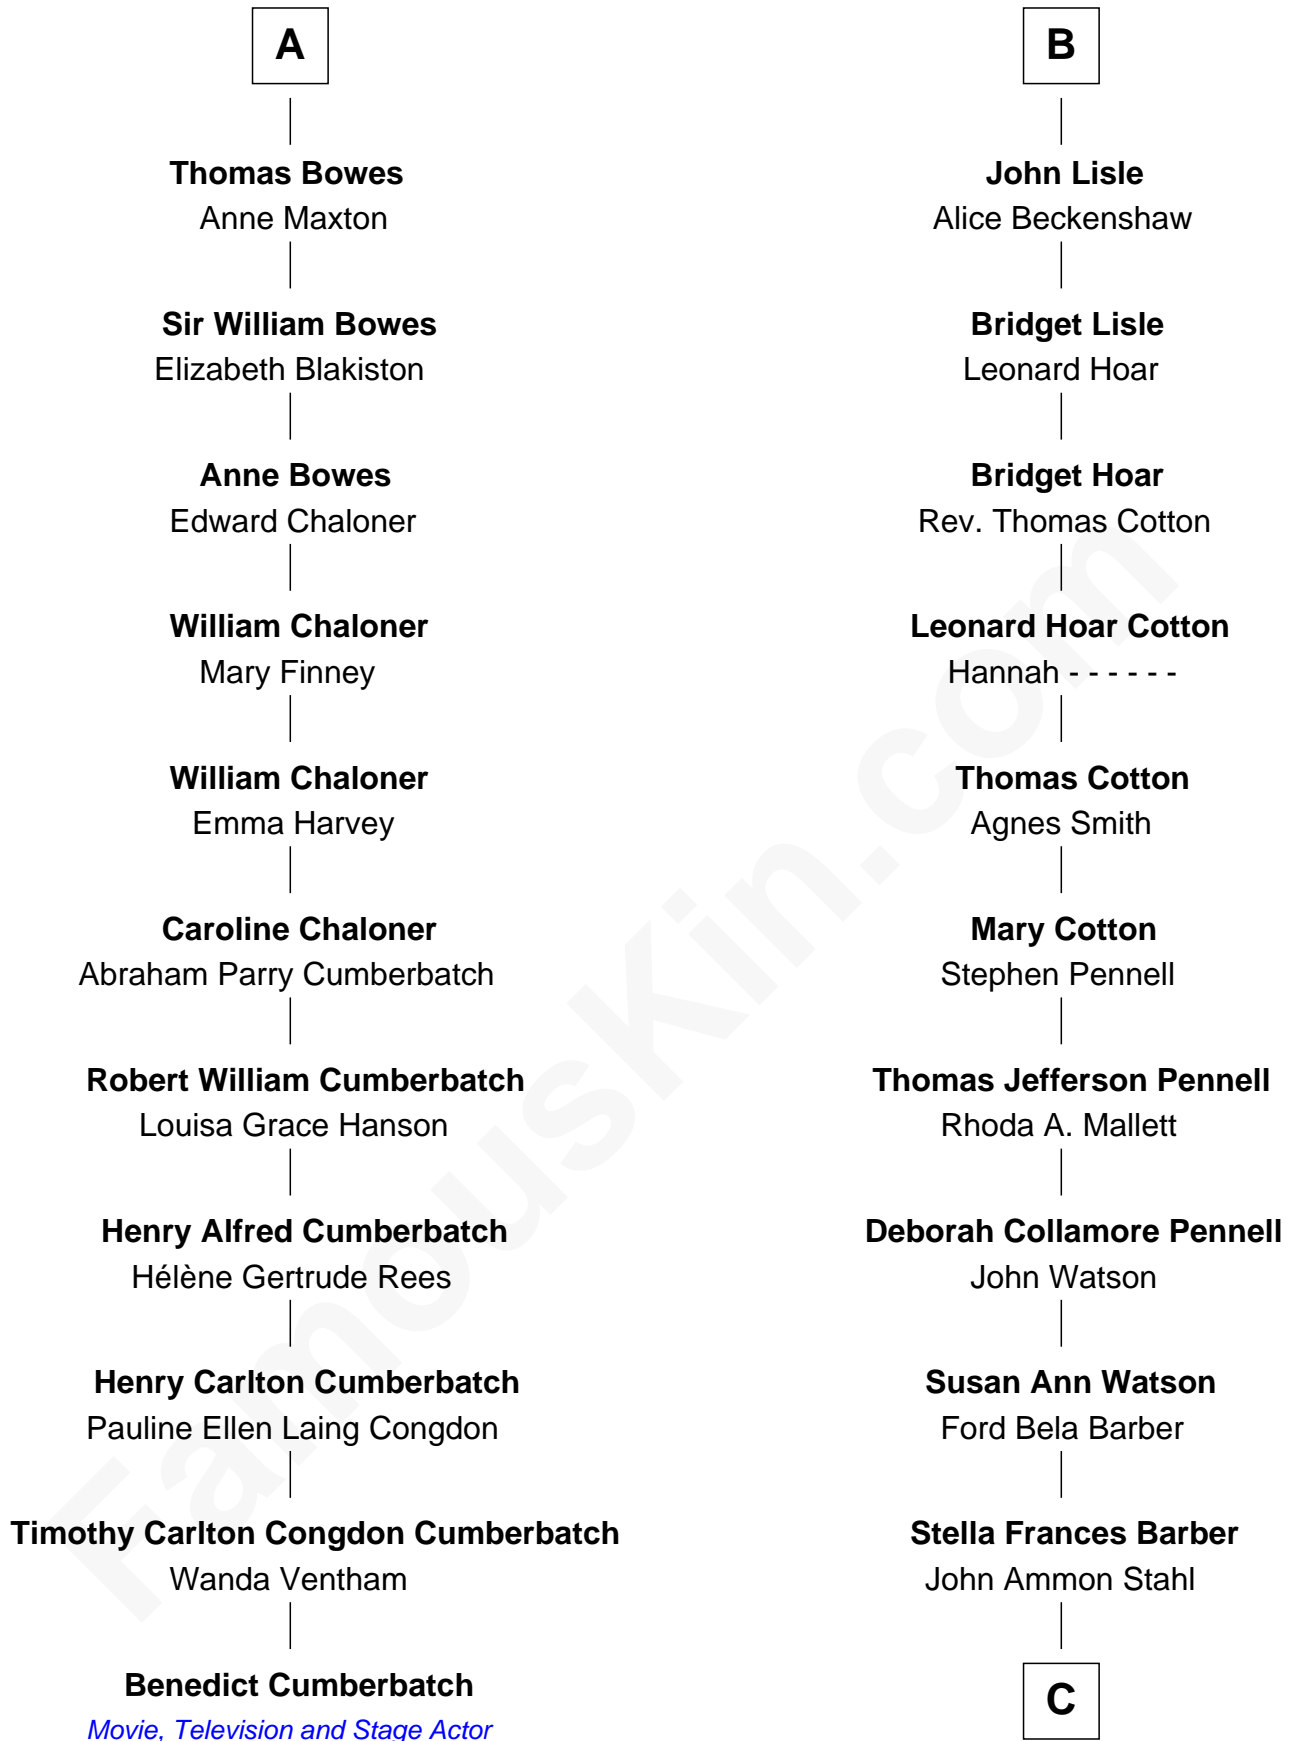

# FamousKin.com Relationship Chart of

**Benedict Cumberbatch**  
Movie, Television and Stage Actor

17th cousin 1 time removed of

**Warren Buffett**

Chairman & CEO, Berkshire Hathaway

Leila Stahl  
Howard Homan Buffett