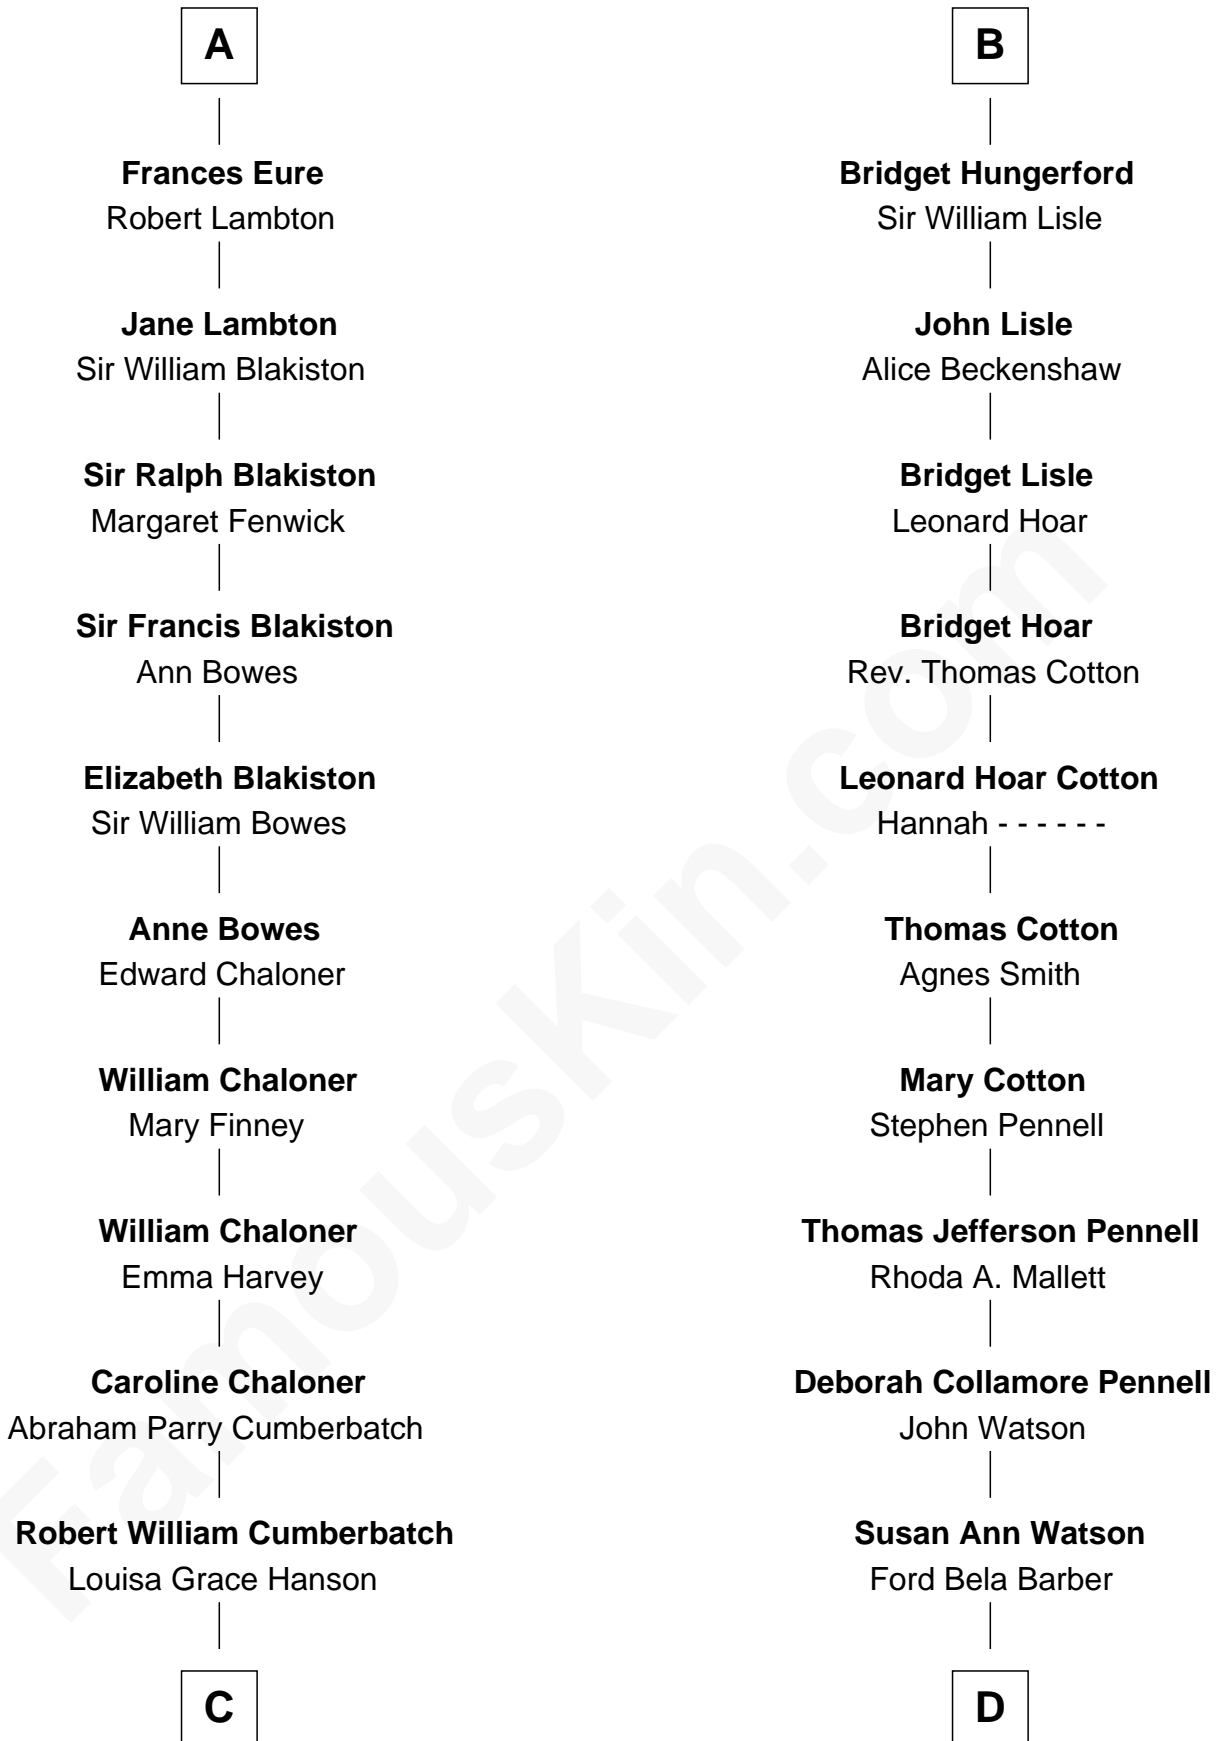

FamousKin.com Relationship Chart of

Benedict Cumberbatch
Movie, Television and Stage Actor

19th cousin 1 time removed of

Warren Buffett
Chairman & CEO, Berkshire Hathaway

C

Henry Alfred Cumberbatch
Hélène Gertrude Rees

Henry Carlton Cumberbatch
Pauline Ellen Laing Congdon

Timothy Carlton Congdon Cumberbatch
Wanda Venham

Benedict Cumberbatch
Movie, Television and Stage Actor

D

Stella Frances Barber
John Ammon Stahl

Leila Stahl
Howard Homan Buffett