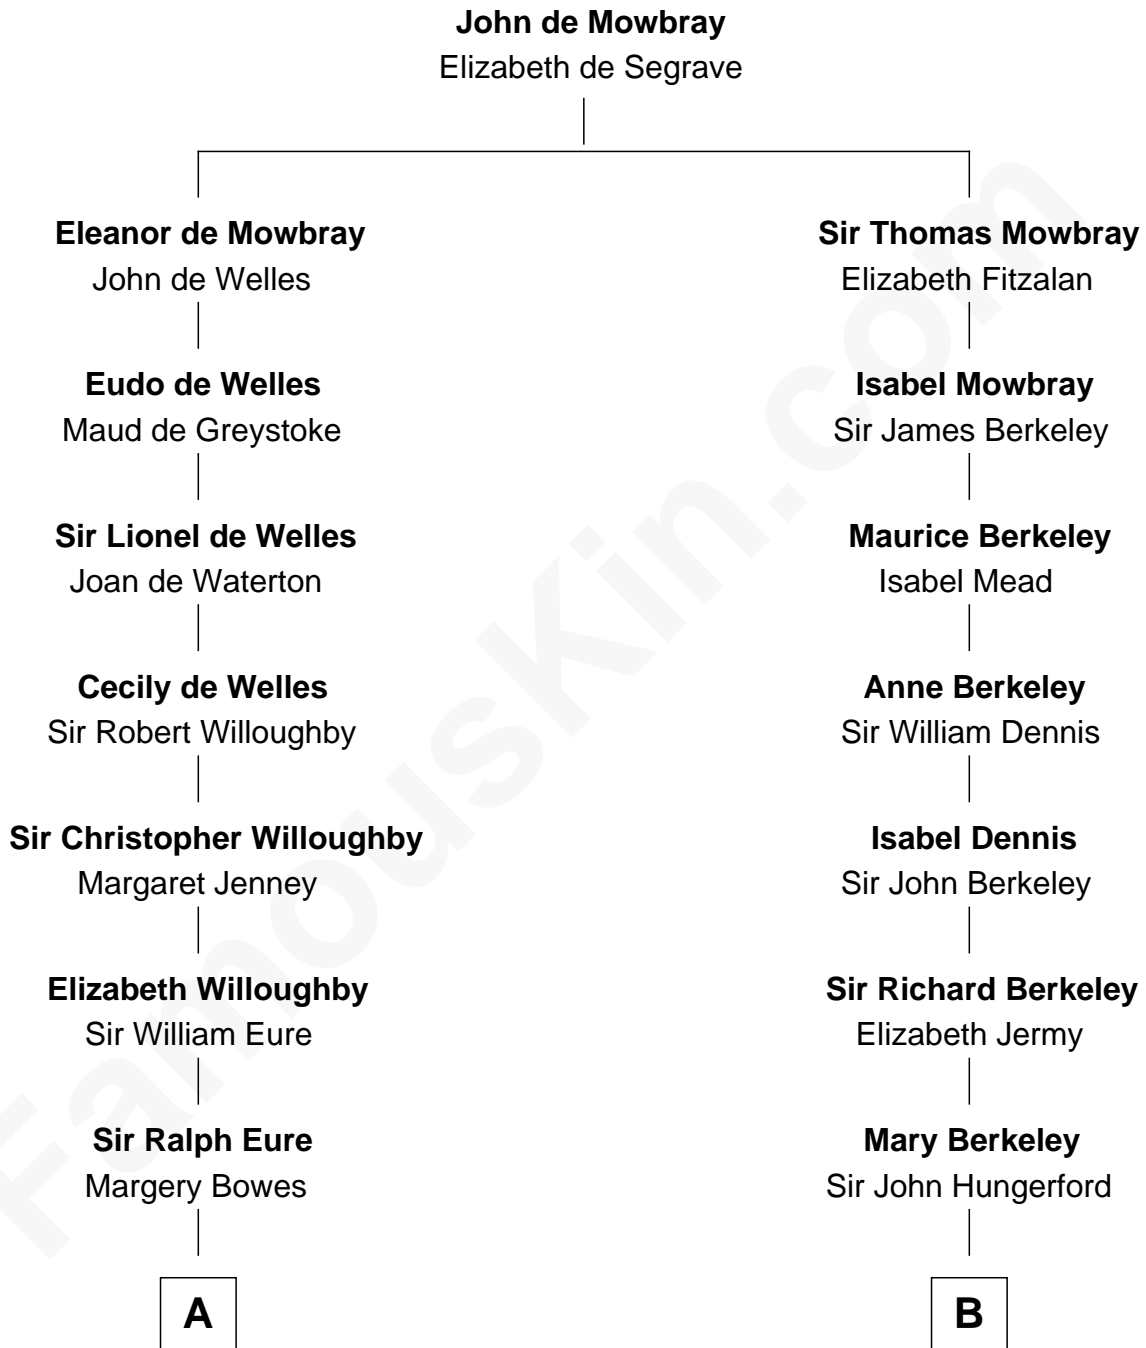

FamousKin.com Relationship Chart of

Benedict Cumberbatch
Movie, Television and Stage Actor

19th cousin 1 time removed of

Warren Buffett
Chairman & CEO, Berkshire Hathaway

C

Henry Alfred Cumberbatch
Hélène Gertrude Rees

Henry Carlton Cumberbatch
Pauline Ellen Laing Congdon

Timothy Carlton Congdon Cumberbatch
Wanda Venham

Benedict Cumberbatch
Movie, Television and Stage Actor

D

Stella Frances Barber
John Ammon Stahl

Leila Stahl
Howard Homan Buffett