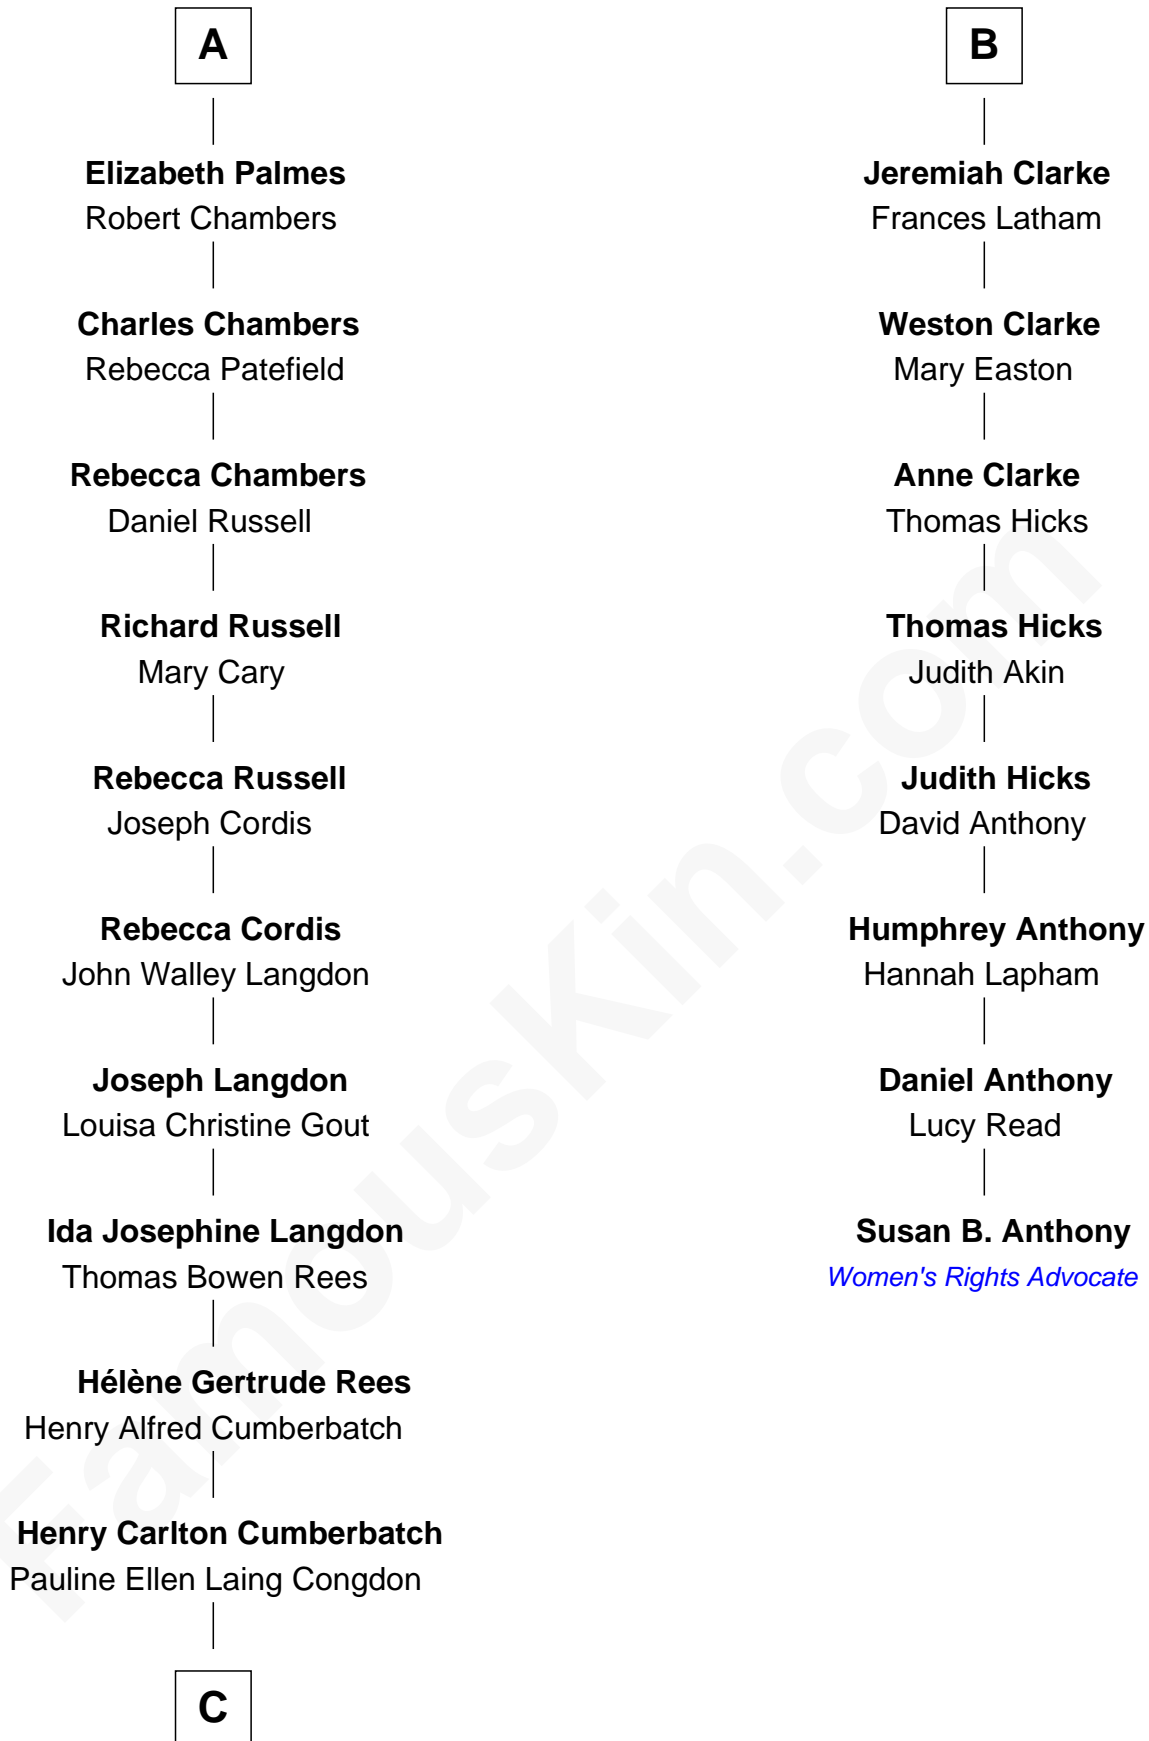

FamousKin.com Relationship Chart of

Benedict Cumberbatch

Movie, Television and Stage Actor

14th cousin 4 times removed of

Susan B. Anthony

Women's Rights Advocate

Sir Thomas Blount

Margaret de Gresley

Timothy Carlton Congdon Cumberbatch

Wanda Ventham

Benedict Cumberbatch

Movie, Television and Stage Actor

FamousKin.com