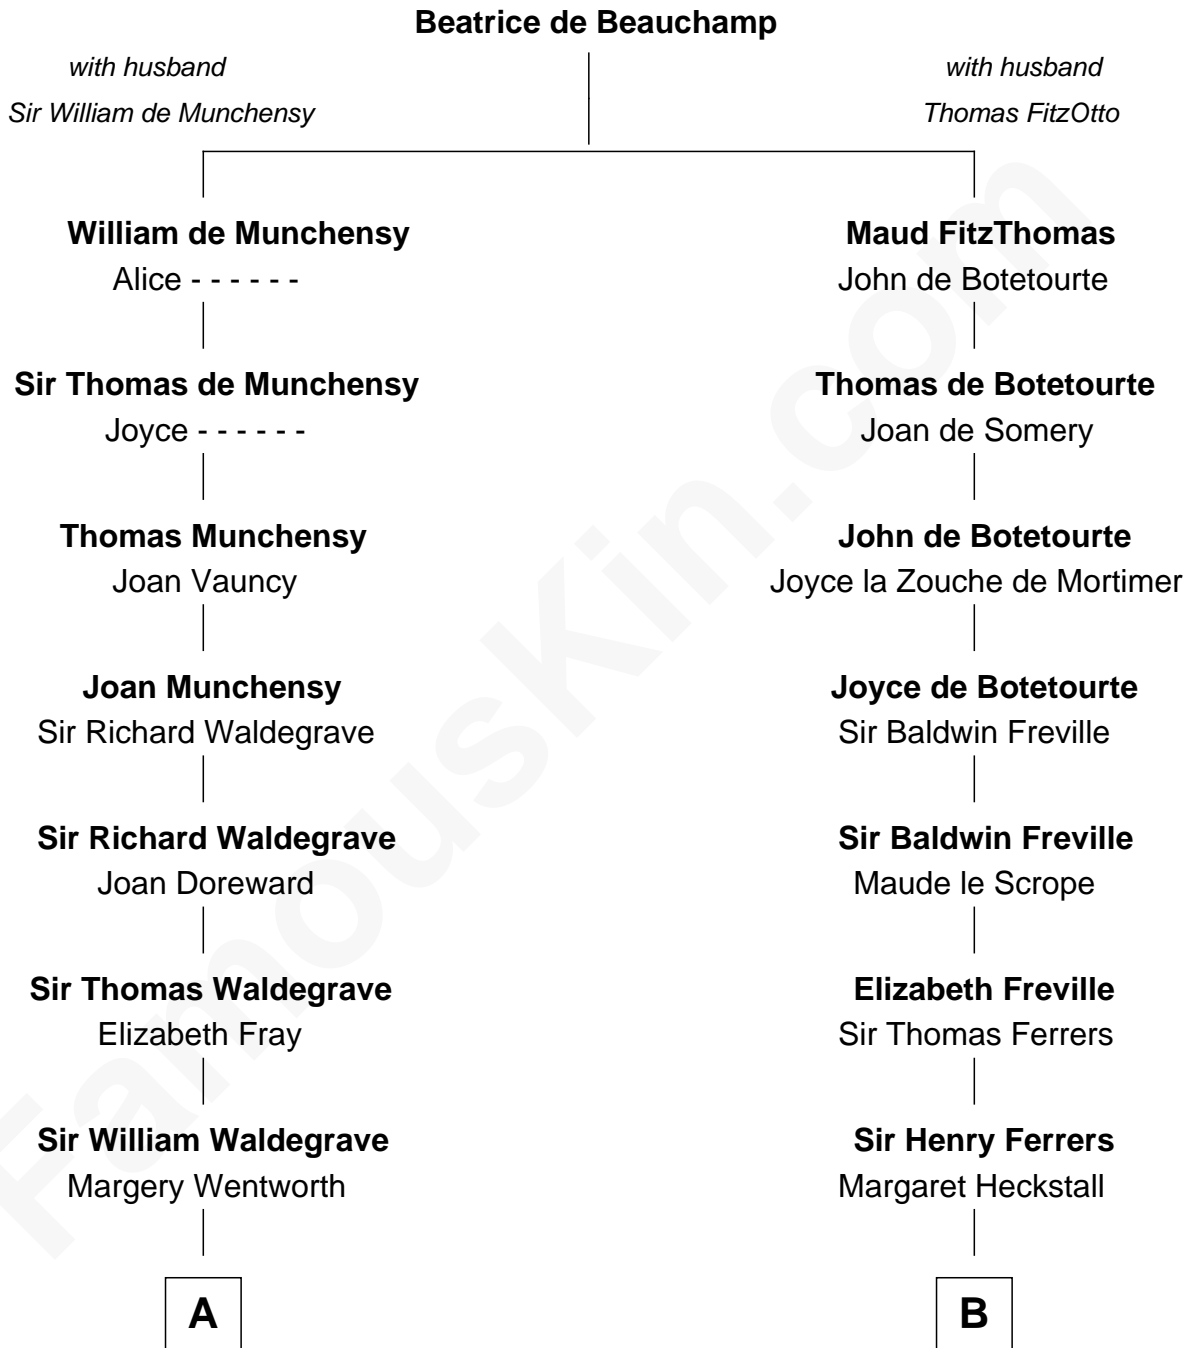

FamousKin.com Relationship Chart of

Benedict Cumberbatch
Movie, Television and Stage Actor

18th cousin 3 times removed of

Susan B. Anthony
Women's Rights Advocate

C

Robert William Cumberbatch

Louisa Grace Hanson

Henry Alfred Cumberbatch

Hélène Gertrude Rees

Henry Carlton Cumberbatch

Pauline Ellen Laing Congdon

Timothy Carlton Congdon Cumberbatch

Wanda Ventham

Benedict Cumberbatch

Movie, Television and Stage Actor

D

Daniel Anthony

Lucy Read

Susan B. Anthony

Women's Rights Advocate