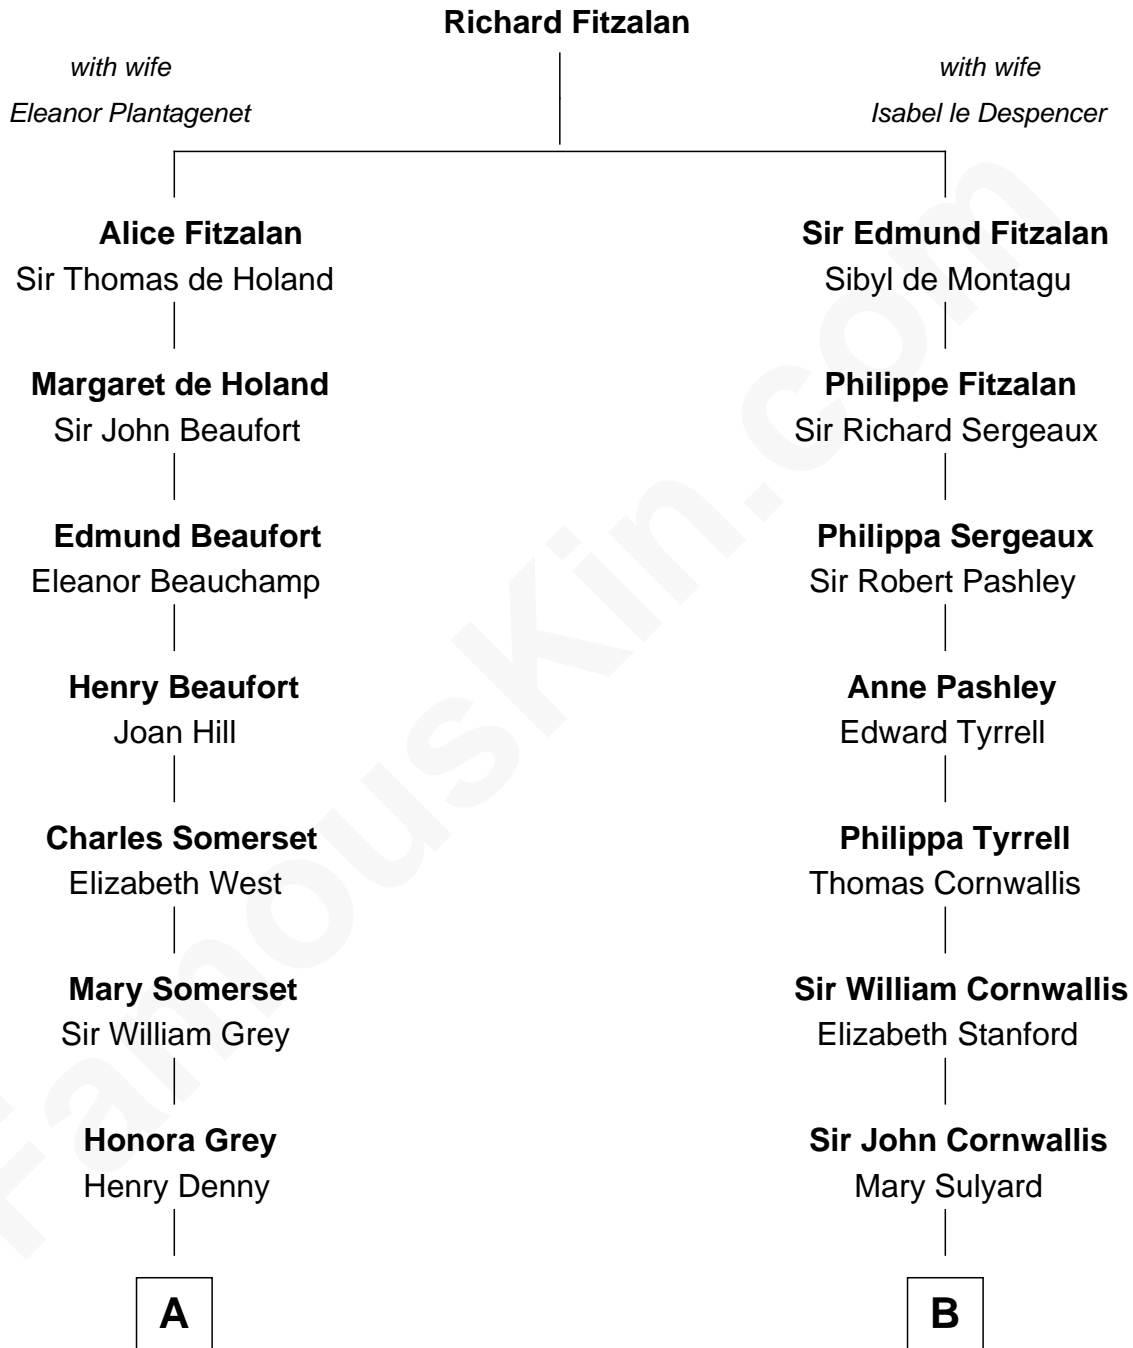

FamousKin.com Relationship Chart of

Benedict Cumberbatch
Movie, Television and Stage Actor

17th cousin 2 times removed of

Susan B. Anthony
Women's Rights Advocate

C

Henry Carlton Cumberbatch

Pauline Ellen Laing Congdon