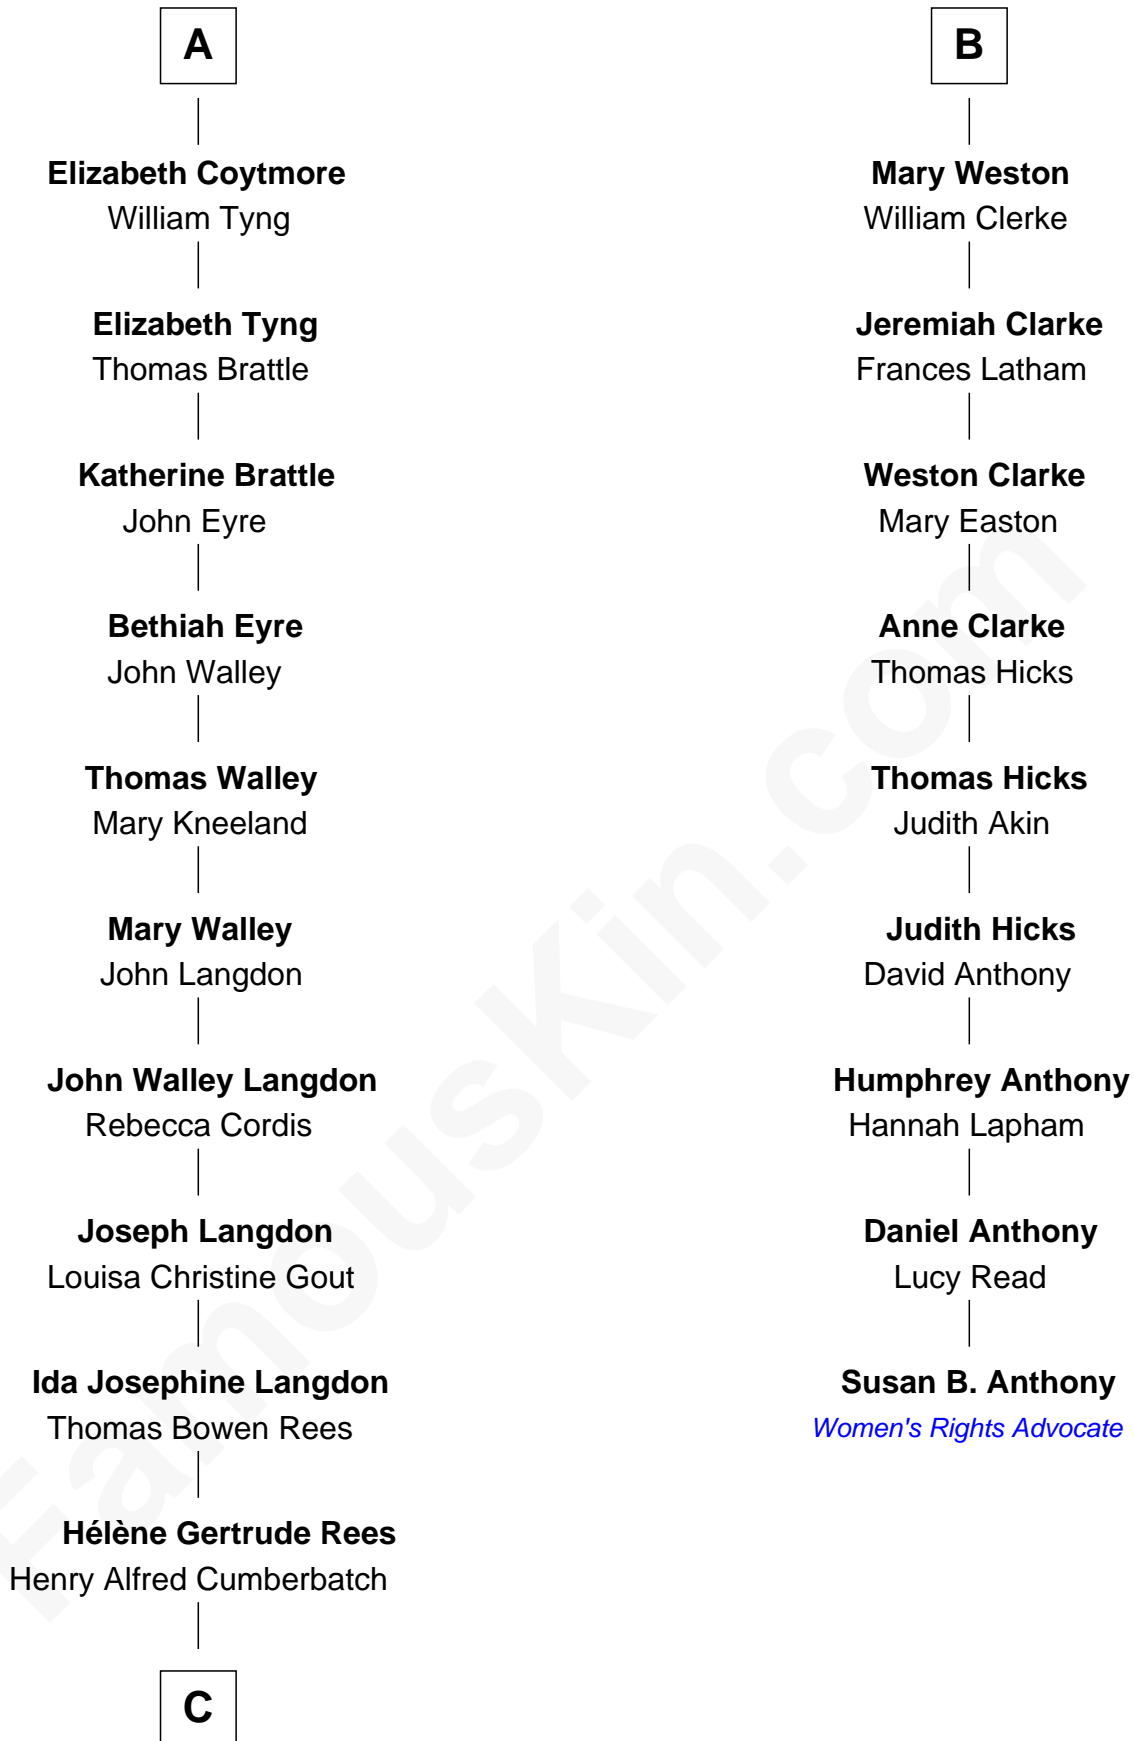

FamousKin.com Relationship Chart of

Benedict Cumberbatch

Movie, Television and Stage Actor

15th cousin 4 times removed of

Susan B. Anthony

Women's Rights Advocate

Sir William Stradling

Isabel St. Barbe

Sir Edward Stradling

Jane Beaufort

Sir Henry Stradling

Elizabeth Herbert

Thomas Stradling

Janet Mathew

Jane Stradling

Sir William Griffith

Joan Dauntsey

Edmund Stradling

Elizabeth Arundell

John Stradling

Alice Langford

Anne Stradling

Sir John Danvers

Anne Danvers

Thomas Lovett

Elizabeth Lovett

Anthony Cave

Mary Cave

Sir Jerome Weston

B

C

Henry Carlton Cumberbatch