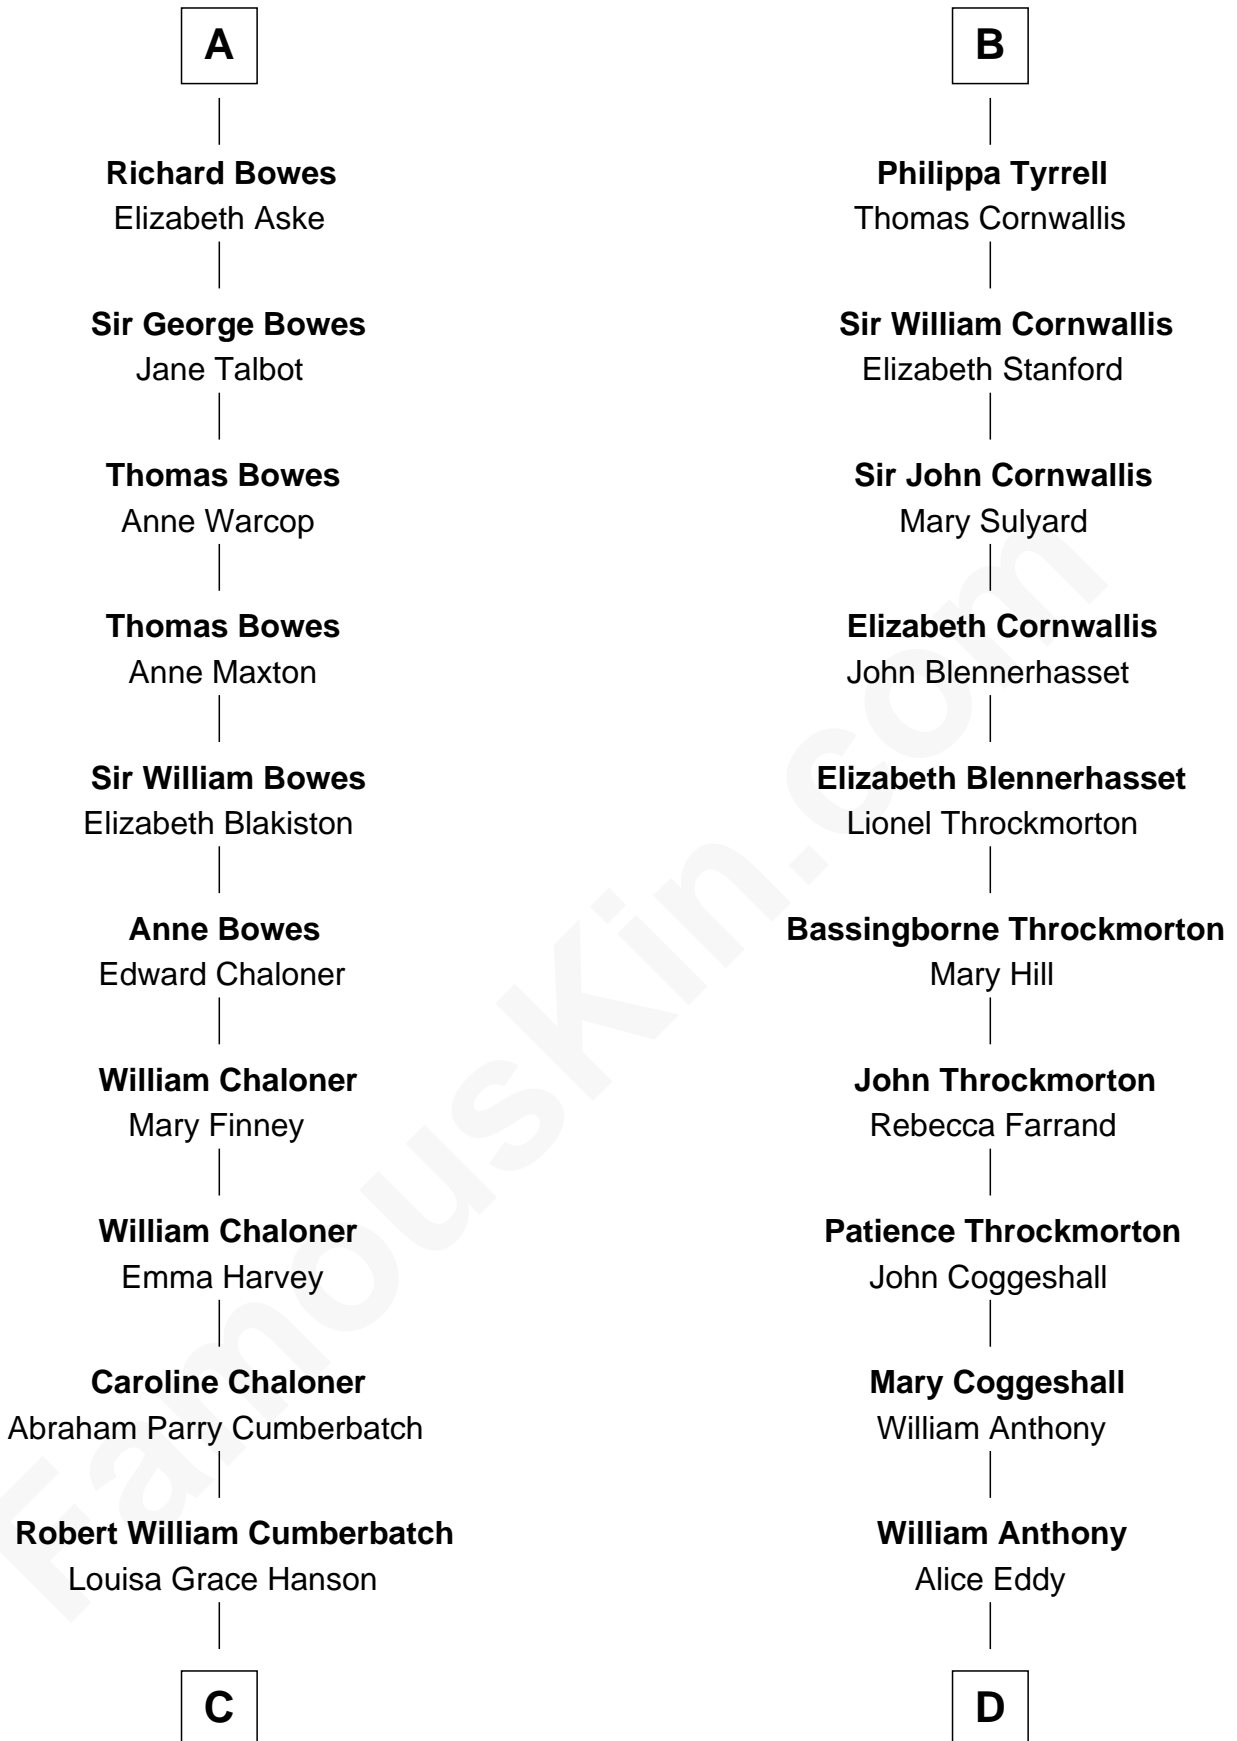

**FamousKin.com**  
**Relationship Chart of**  
**Benedict Cumberbatch**  
*Movie, Television and Stage Actor*

20th cousin of

**Susan B. Anthony**  
*Women's Rights Advocate*

**C**

**Henry Alfred Cumberbatch**

Hélène Gertrude Rees

**Henry Carlton Cumberbatch**

Pauline Ellen Laing Congdon

**Timothy Carlton Congdon Cumberbatch**

Wanda Ventham

**Benedict Cumberbatch**

*Movie, Television and Stage Actor*

**D**