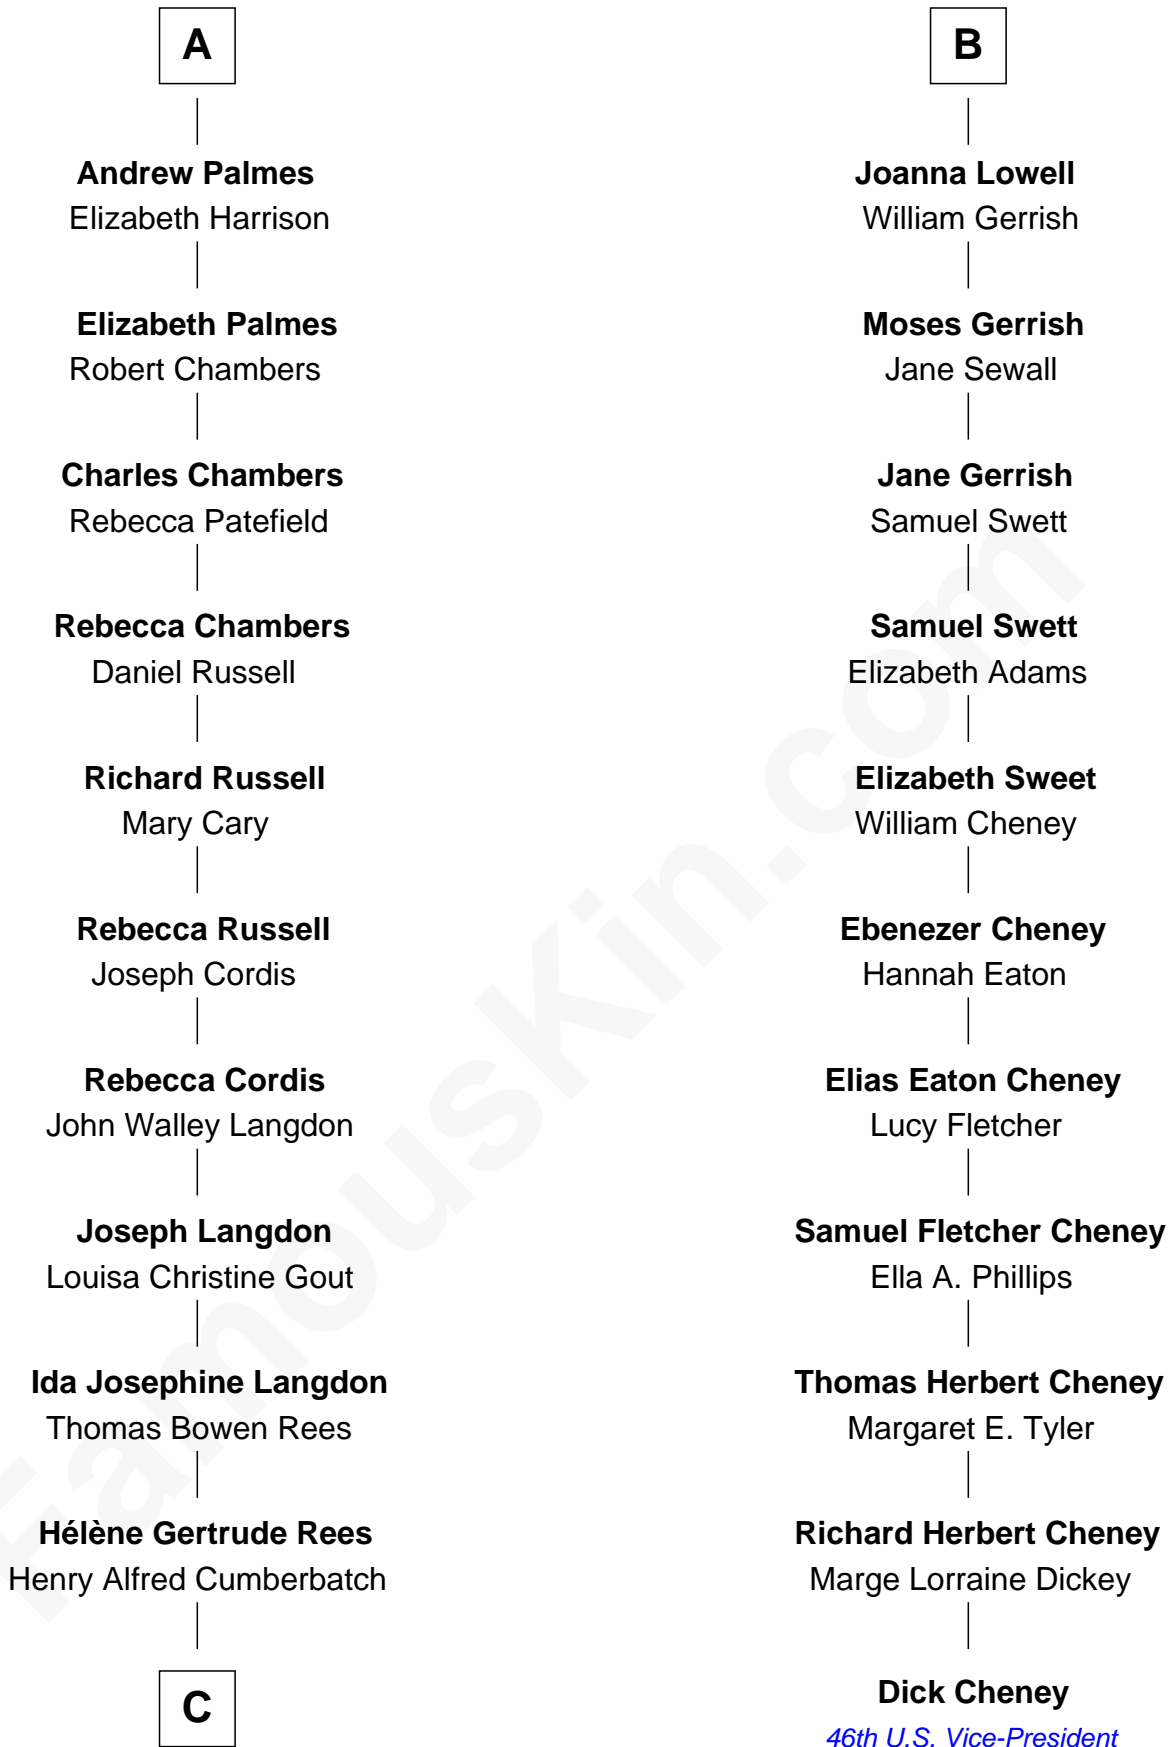

# FamousKin.com Relationship Chart of

**Benedict Cumberbatch**  
*Movie, Television and Stage Actor*

17th cousin 2 times removed of

**Dick Cheney**  
*46th U.S. Vice-President*

**C**

Henry Carlton Cumberbatch

Pauline Ellen Laing Congdon

Timothy Carlton Congdon Cumberbatch

Wanda Ventham

**Benedict Cumberbatch**

*Movie, Television and Stage Actor*

FamousKin.com