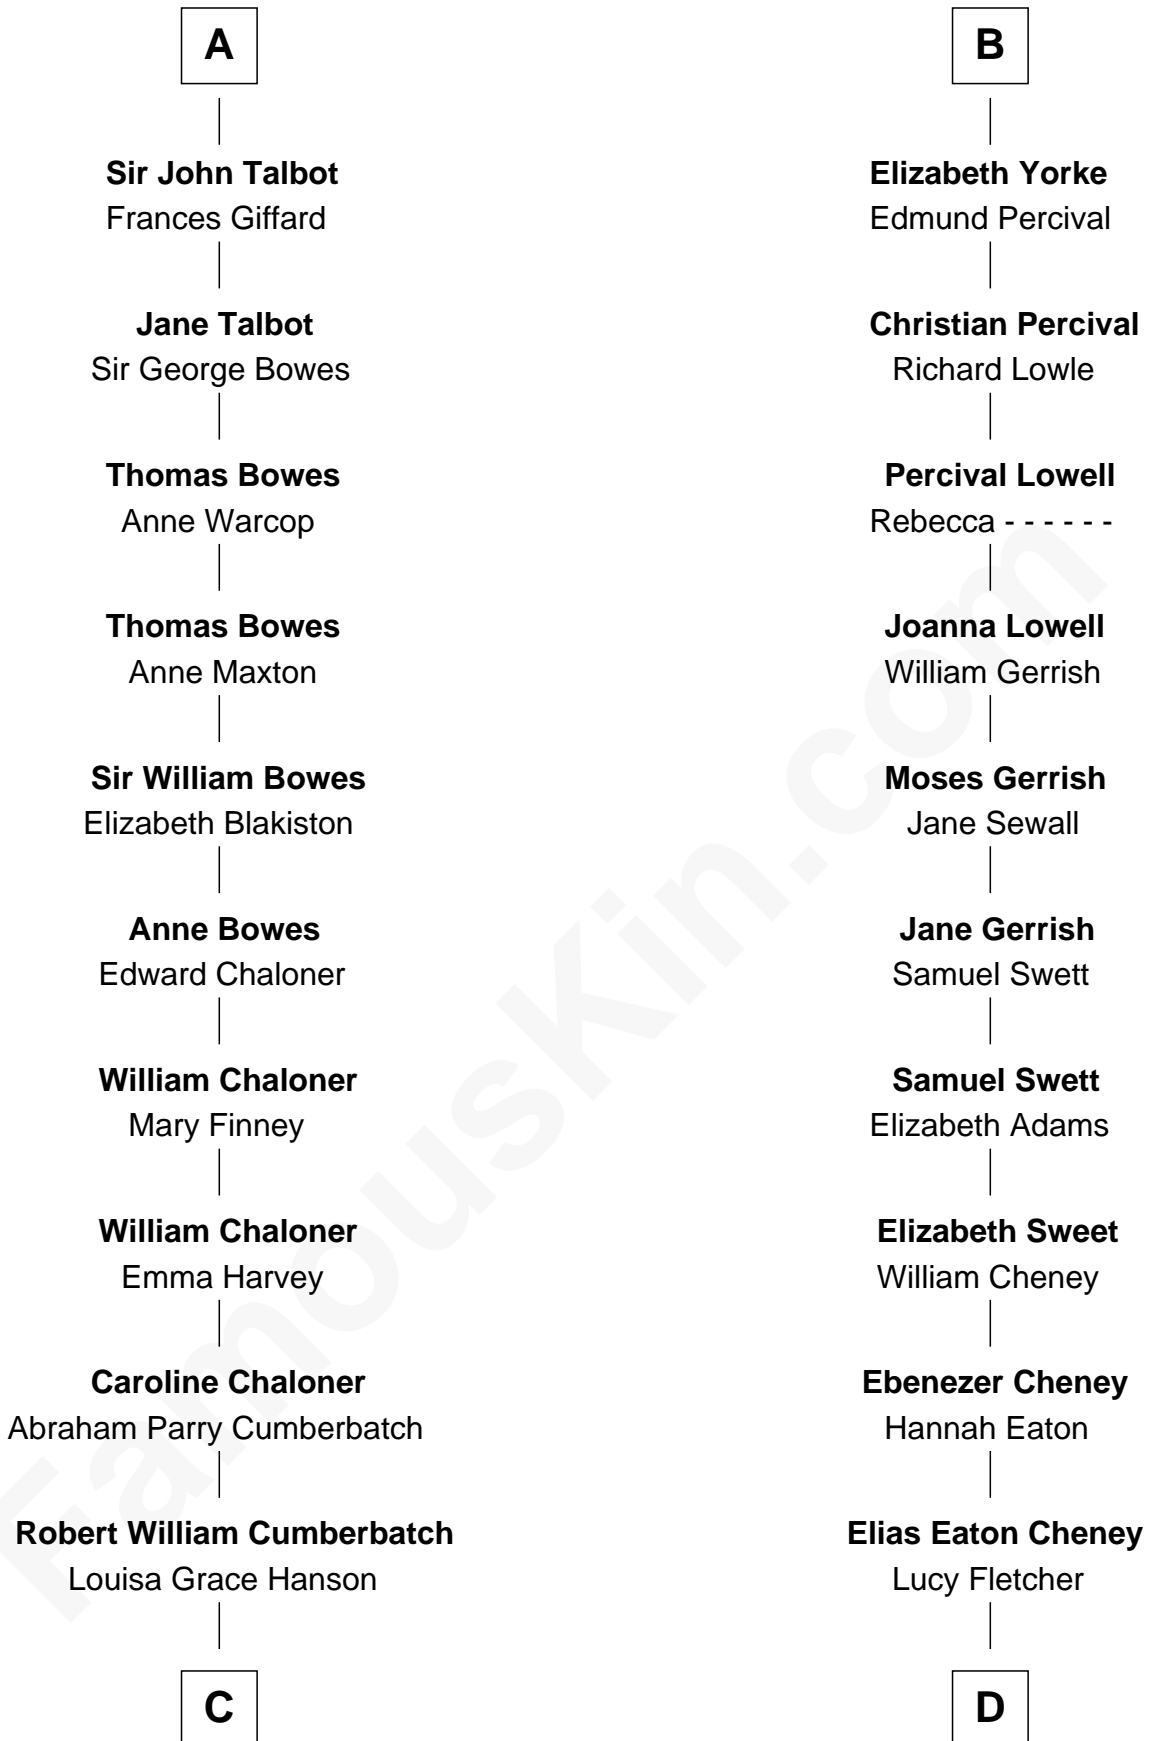

FamousKin.com
Relationship Chart of
Benedict Cumberbatch
Movie, Television and Stage Actor

20th cousin of
Dick Cheney
46th U.S. Vice-President

C

Henry Alfred Cumberbatch

Hélène Gertrude Rees

Henry Carlton Cumberbatch

Pauline Ellen Laing Congdon

Timothy Carlton Congdon Cumberbatch

Wanda Ventham

Benedict Cumberbatch

Movie, Television and Stage Actor

D

Samuel Fletcher Cheney

Ella A. Phillips