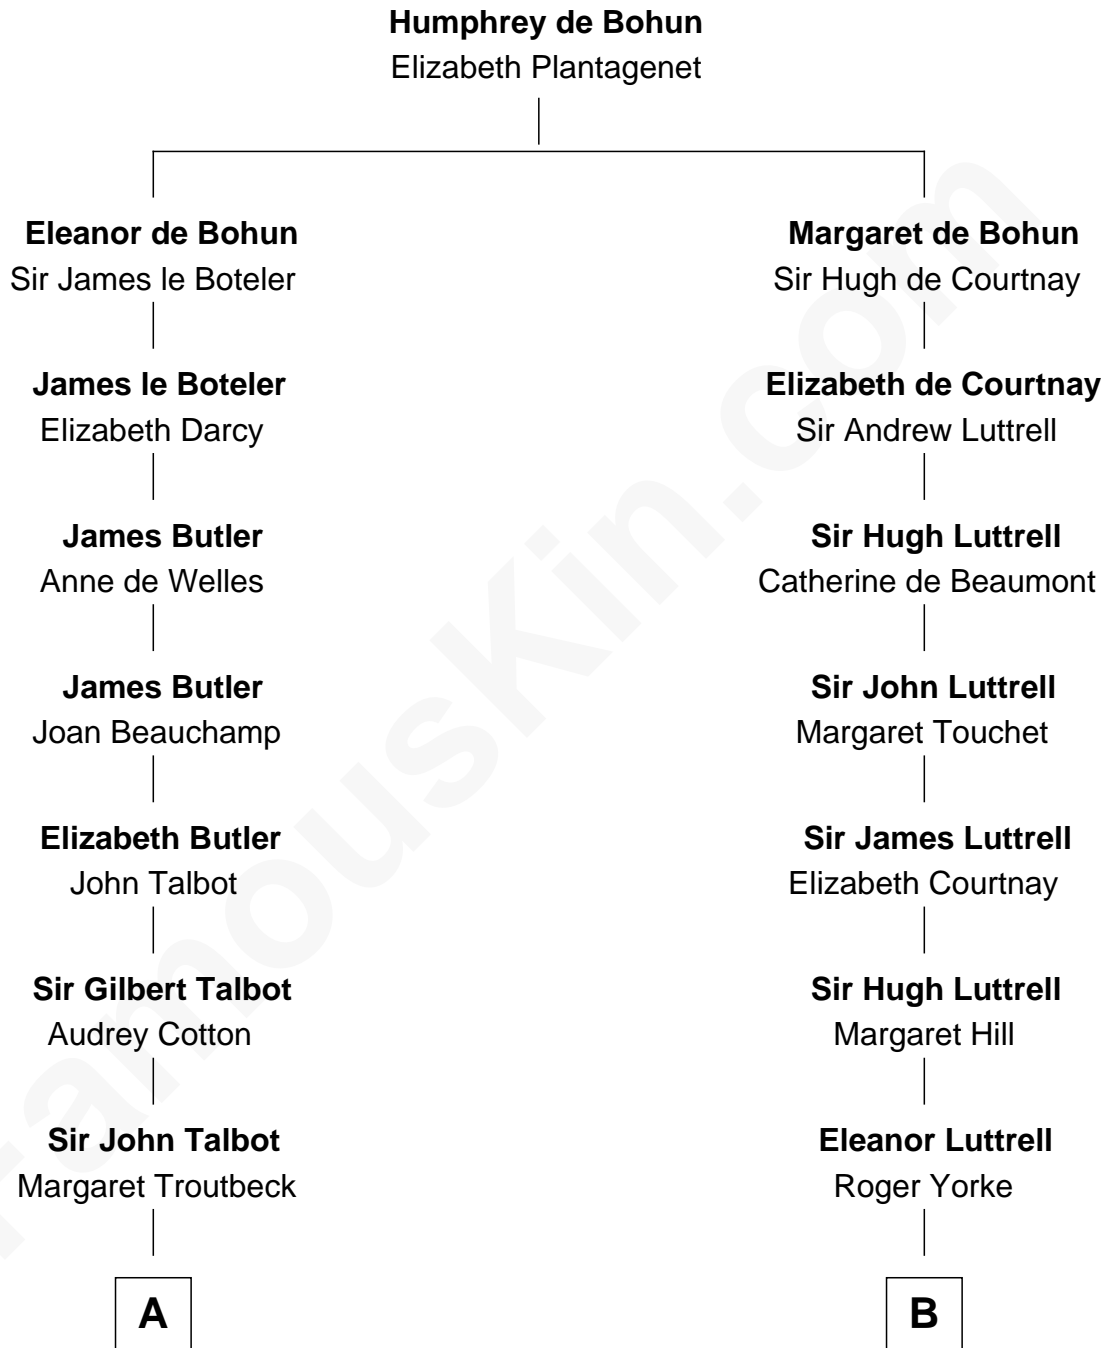

FamousKin.com
Relationship Chart of
Benedict Cumberbatch
Movie, Television and Stage Actor

20th cousin of
Dick Cheney
46th U.S. Vice-President

C

Henry Alfred Cumberbatch

Hélène Gertrude Rees

Henry Carlton Cumberbatch

Pauline Ellen Laing Congdon

Timothy Carlton Congdon Cumberbatch

Wanda Ventham

Benedict Cumberbatch

Movie, Television and Stage Actor

D

Samuel Fletcher Cheney

Ella A. Phillips

Thomas Herbert Cheney

Margaret E. Tyler

Richard Herbert Cheney

Marge Lorraine Dickey

Dick Cheney

46th U.S. Vice-President