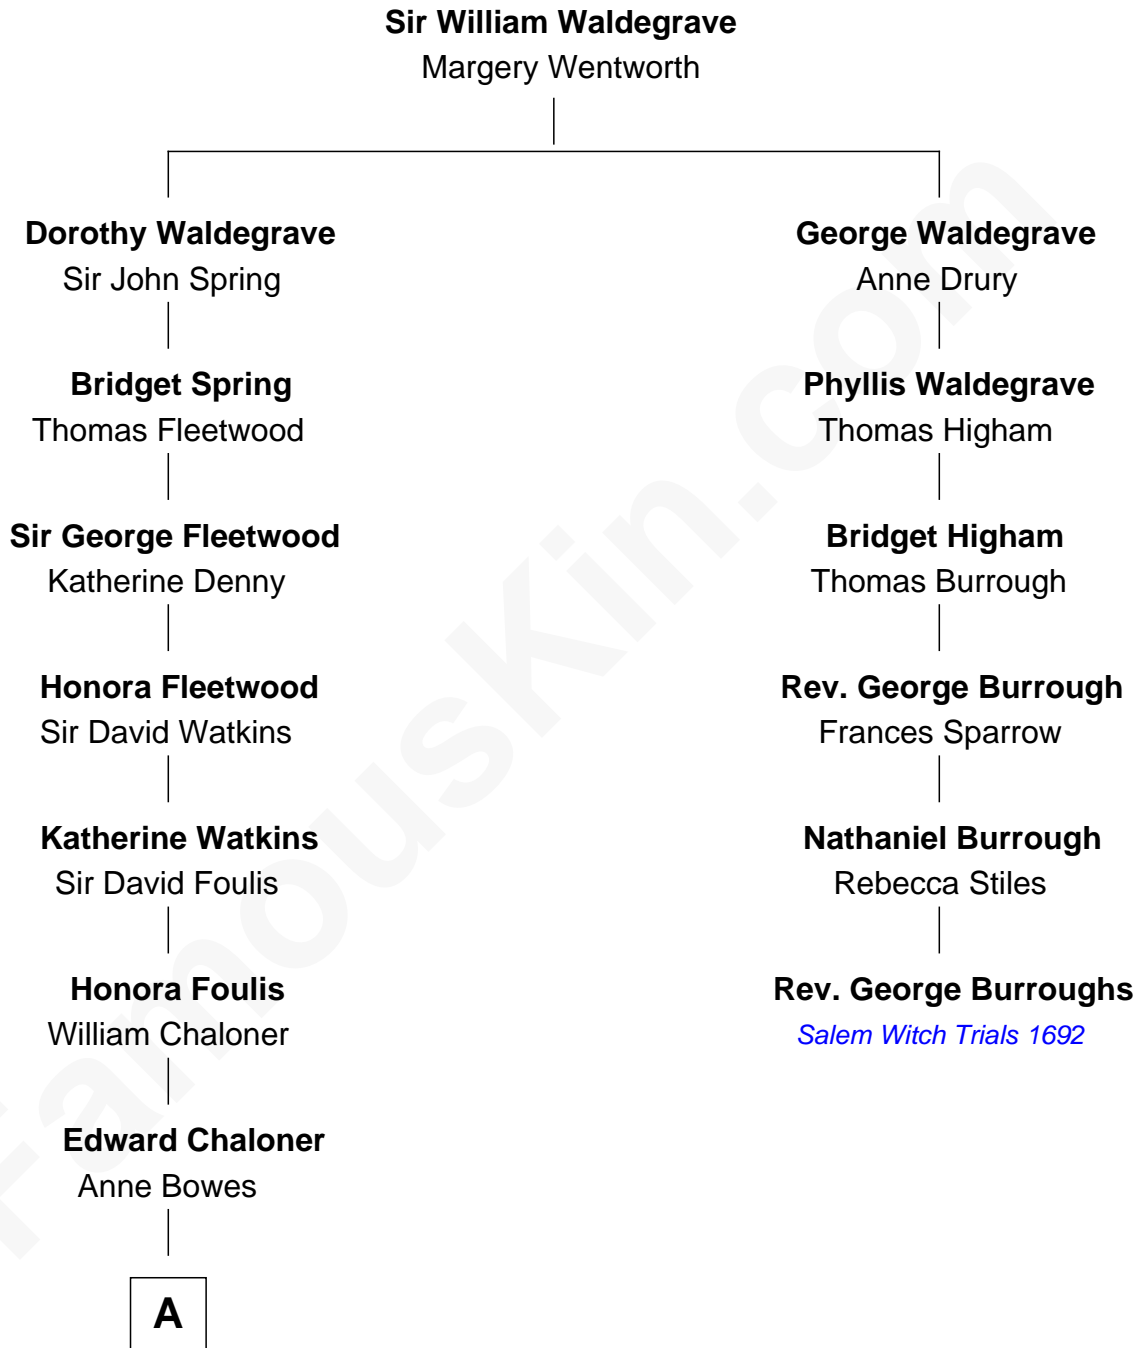

FamousKin.com Relationship Chart of

Benedict Cumberbatch

Movie, Television and Stage Actor

5th cousin 9 times removed of

Rev. George Burroughs

Executed for Witchcraft, Salem 1692

A

William Chaloner

Mary Finney

William Chaloner

Emma Harvey

Caroline Chaloner

Abraham Parry Cumberbatch

Robert William Cumberbatch

Louisa Grace Hanson

Henry Alfred Cumberbatch