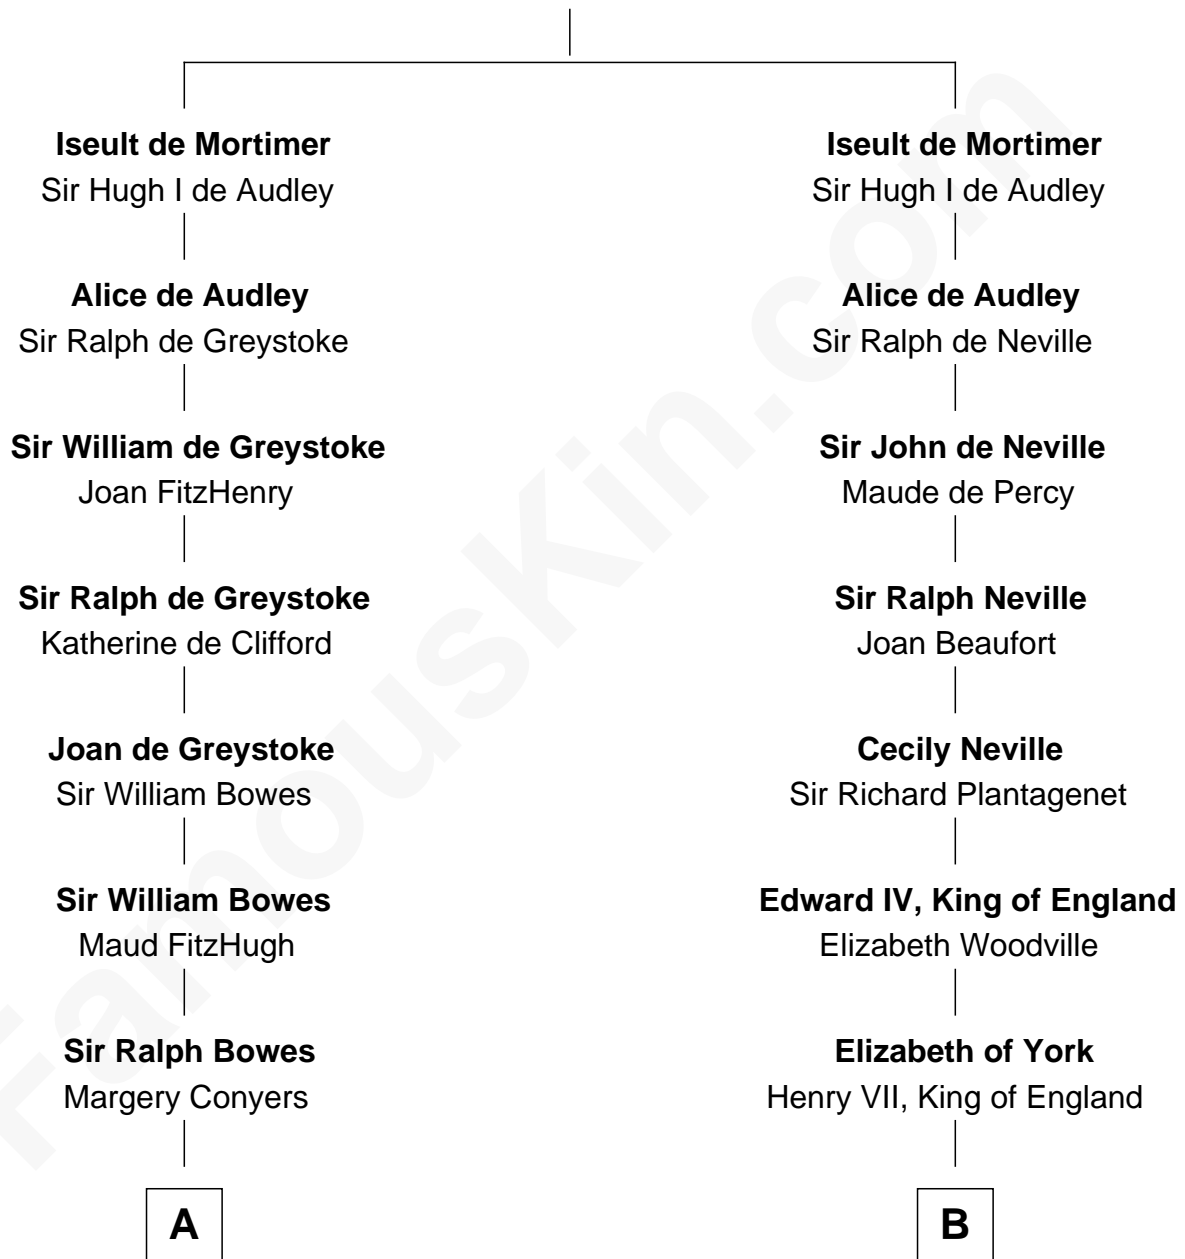

FamousKin.com
Relationship Chart of
Benedict Cumberbatch
Movie, Television and Stage Actor
 9th cousin 11 times removed of

Mary Stuart
Queen of Scots

Sir Edmund Mortimer
 Margaret de Fiennes

C

Henry Alfred Cumberbatch

Hélène Gertrude Rees

Henry Carlton Cumberbatch

Pauline Ellen Laing Congdon

Timothy Carlton Congdon Cumberbatch

Wanda Ventham

Benedict Cumberbatch

Movie, Television and Stage Actor