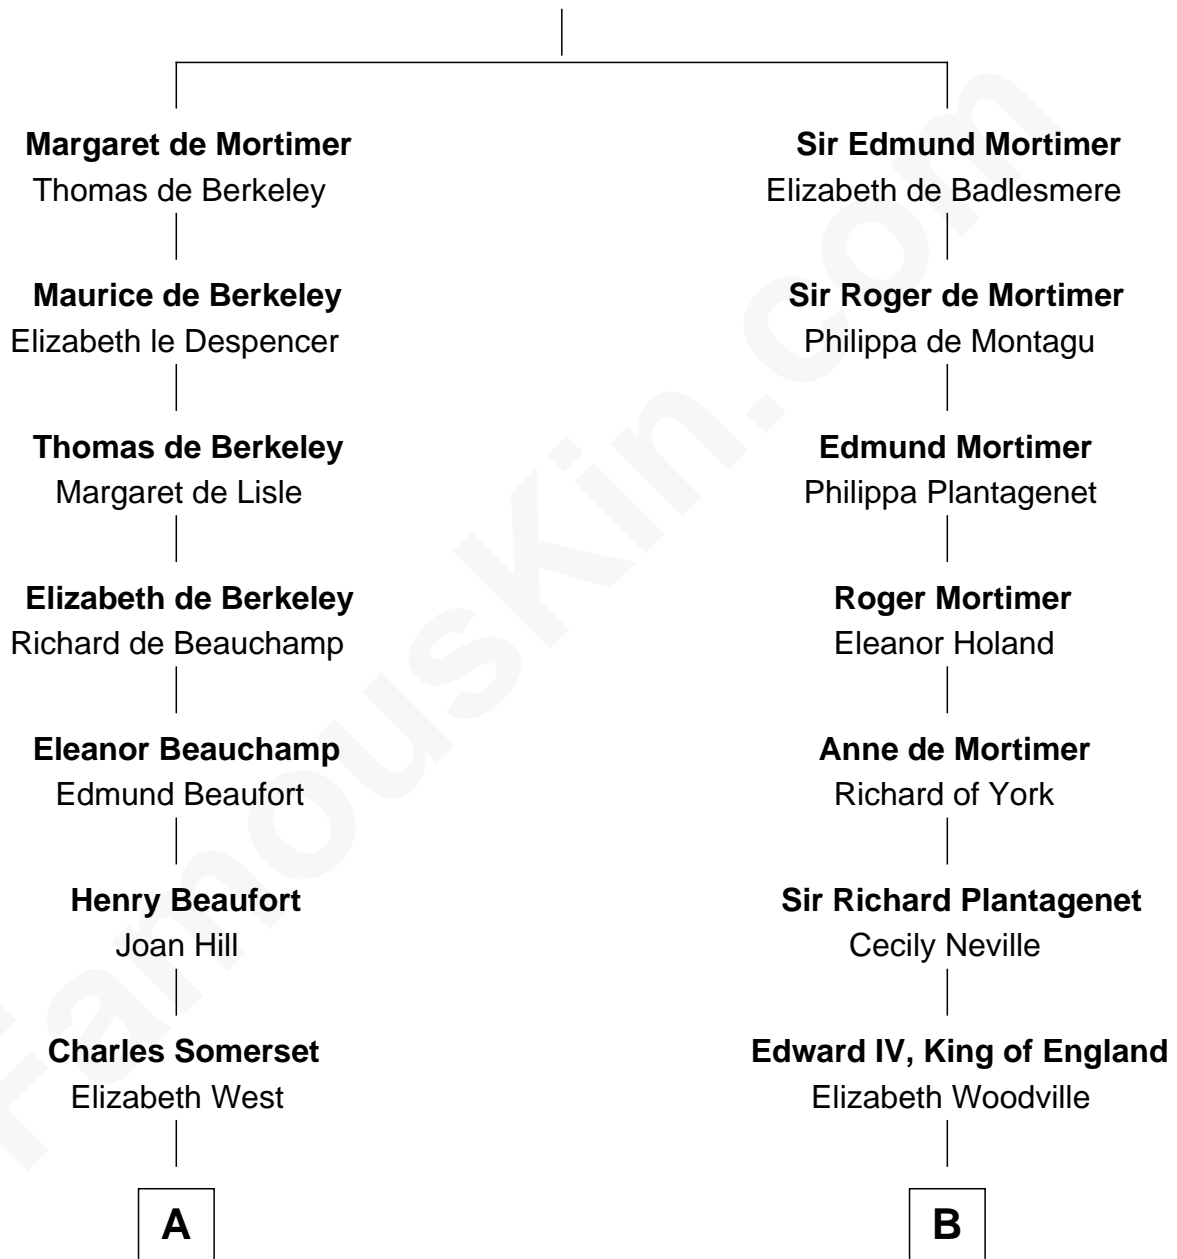

# FamousKin.com Relationship Chart of

**Benedict Cumberbatch**

*Movie, Television and Stage Actor*

10th cousin 11 times removed of

**Mary Stuart**

*Queen of Scots*

**Roger de Mortimer**

Joan de Geneville

**C**

Robert William Cumberbatch

Louisa Grace Hanson

Henry Alfred Cumberbatch

Hélène Gertrude Rees

Henry Carlton Cumberbatch

Pauline Ellen Laing Congdon

Timothy Carlton Congdon Cumberbatch

Wanda Ventham

**Benedict Cumberbatch**

*Movie, Television and Stage Actor*