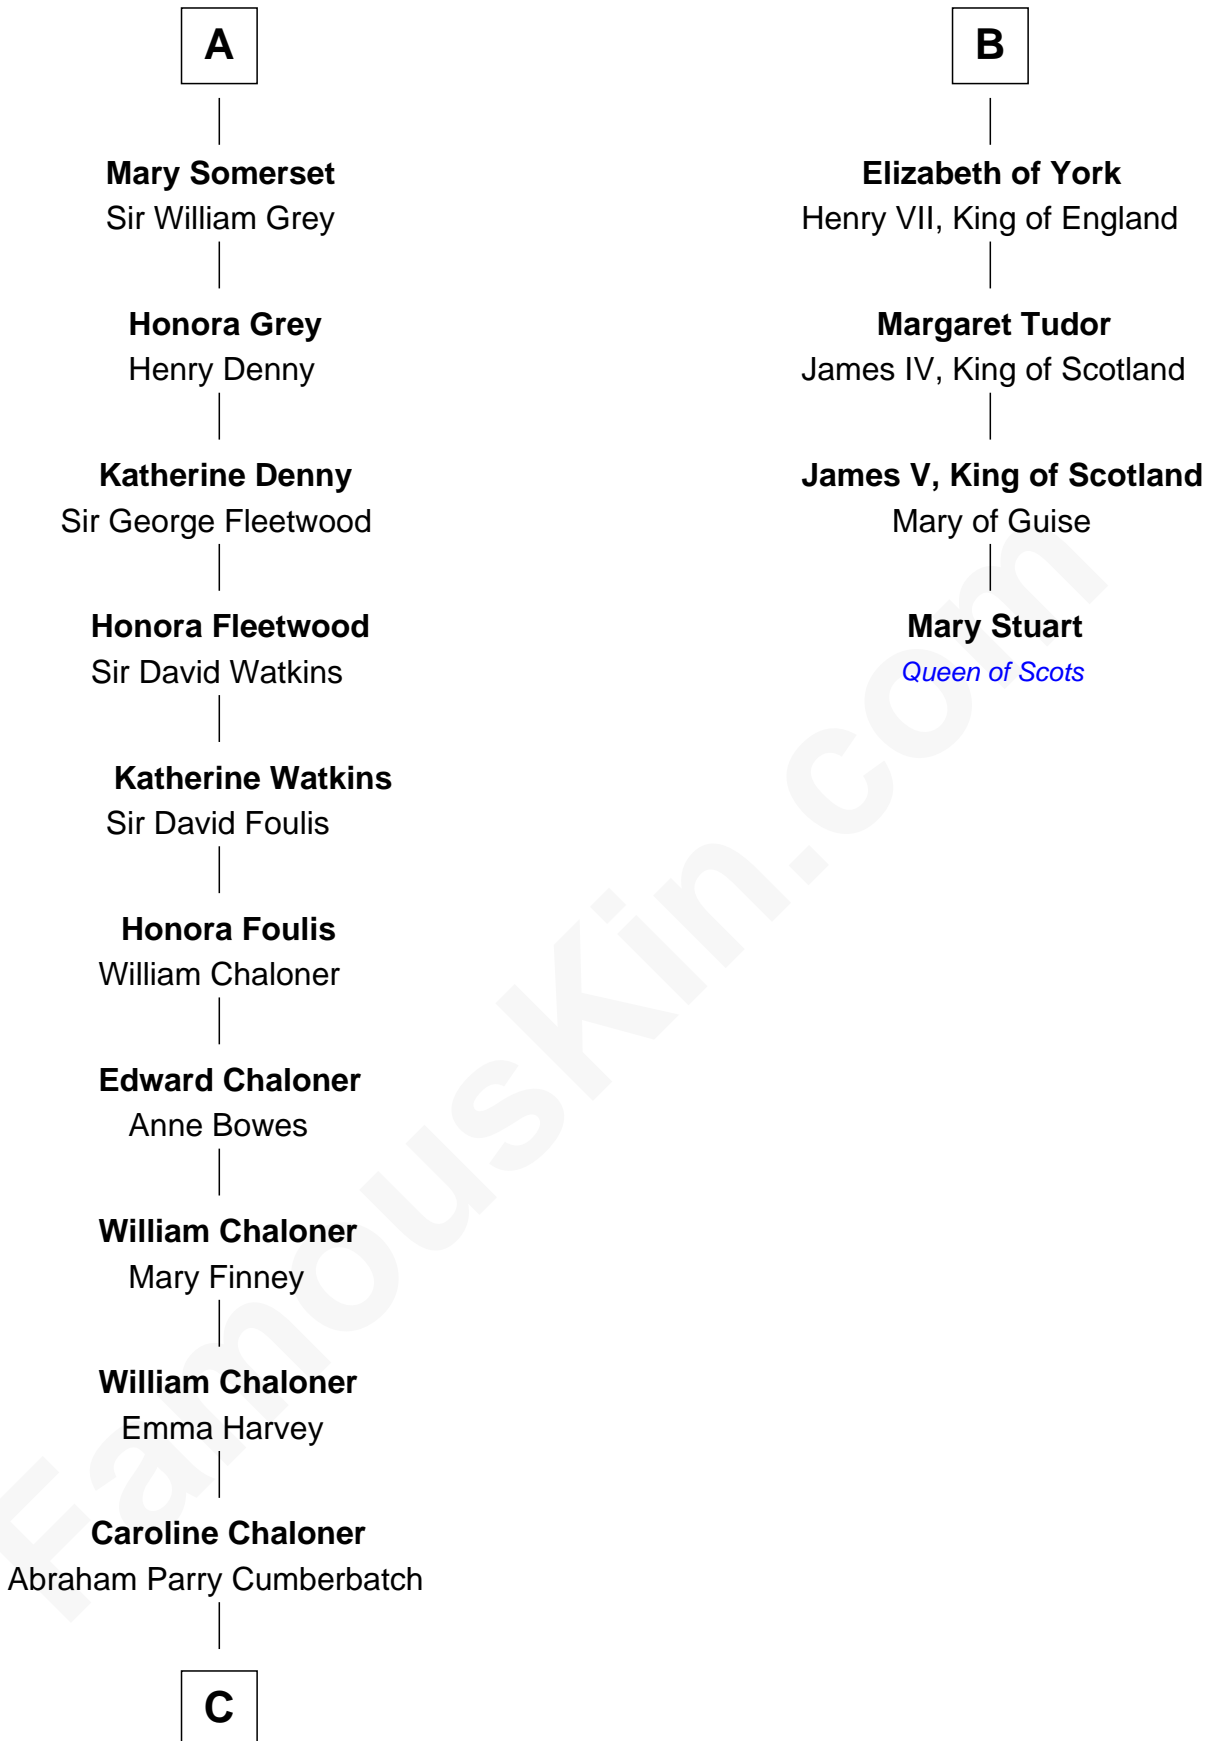

# FamousKin.com Relationship Chart of

**Benedict Cumberbatch**

*Movie, Television and Stage Actor*

10th cousin 11 times removed of

**Mary Stuart**

*Queen of Scots*

**Roger de Mortimer**

Joan de Geneville

**C**

Robert William Cumberbatch

Louisa Grace Hanson

Henry Alfred Cumberbatch

Hélène Gertrude Rees

Henry Carlton Cumberbatch

Pauline Ellen Laing Congdon

Timothy Carlton Congdon Cumberbatch