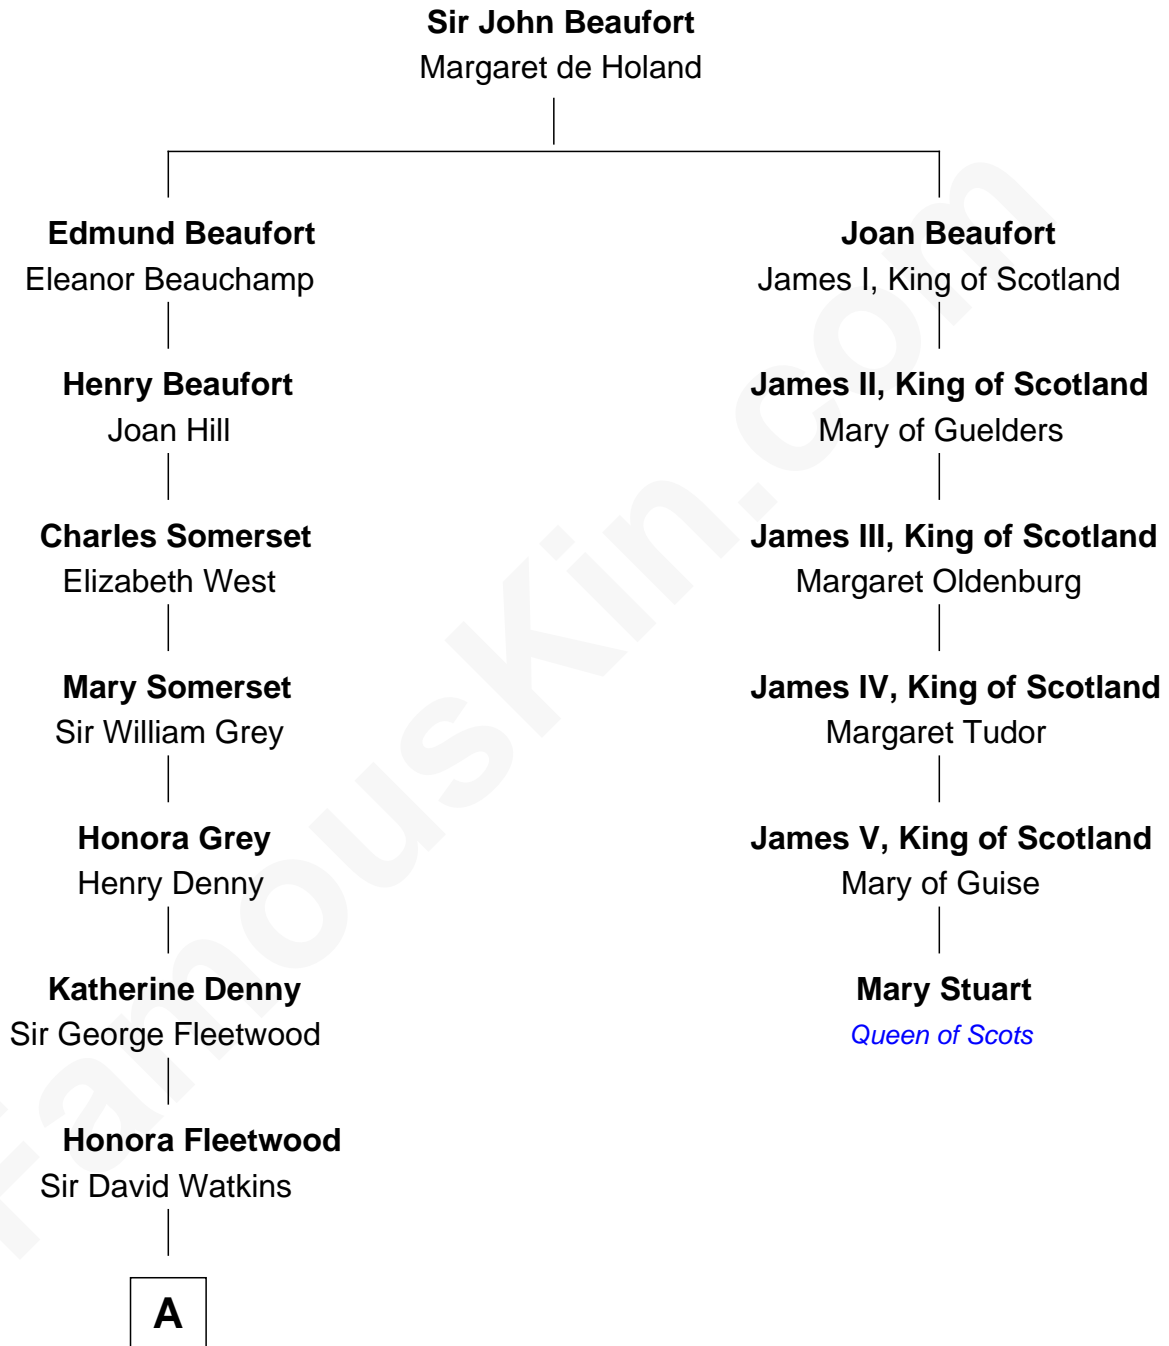

FamousKin.com

Relationship Chart of

Benedict Cumberbatch

Movie, Television and Stage Actor

5th cousin 12 times removed of

Mary Stuart

Queen of Scots

A

Katherine Watkins

Sir David Foulis

Honora Foulis

William Chaloner

Edward Chaloner

Anne Bowes

William Chaloner

Mary Finney

William Chaloner

Emma Harvey

Caroline Chaloner

Abraham Parry Cumberbatch

Robert William Cumberbatch

Louisa Grace Hanson

Henry Alfred Cumberbatch

Hélène Gertrude Rees