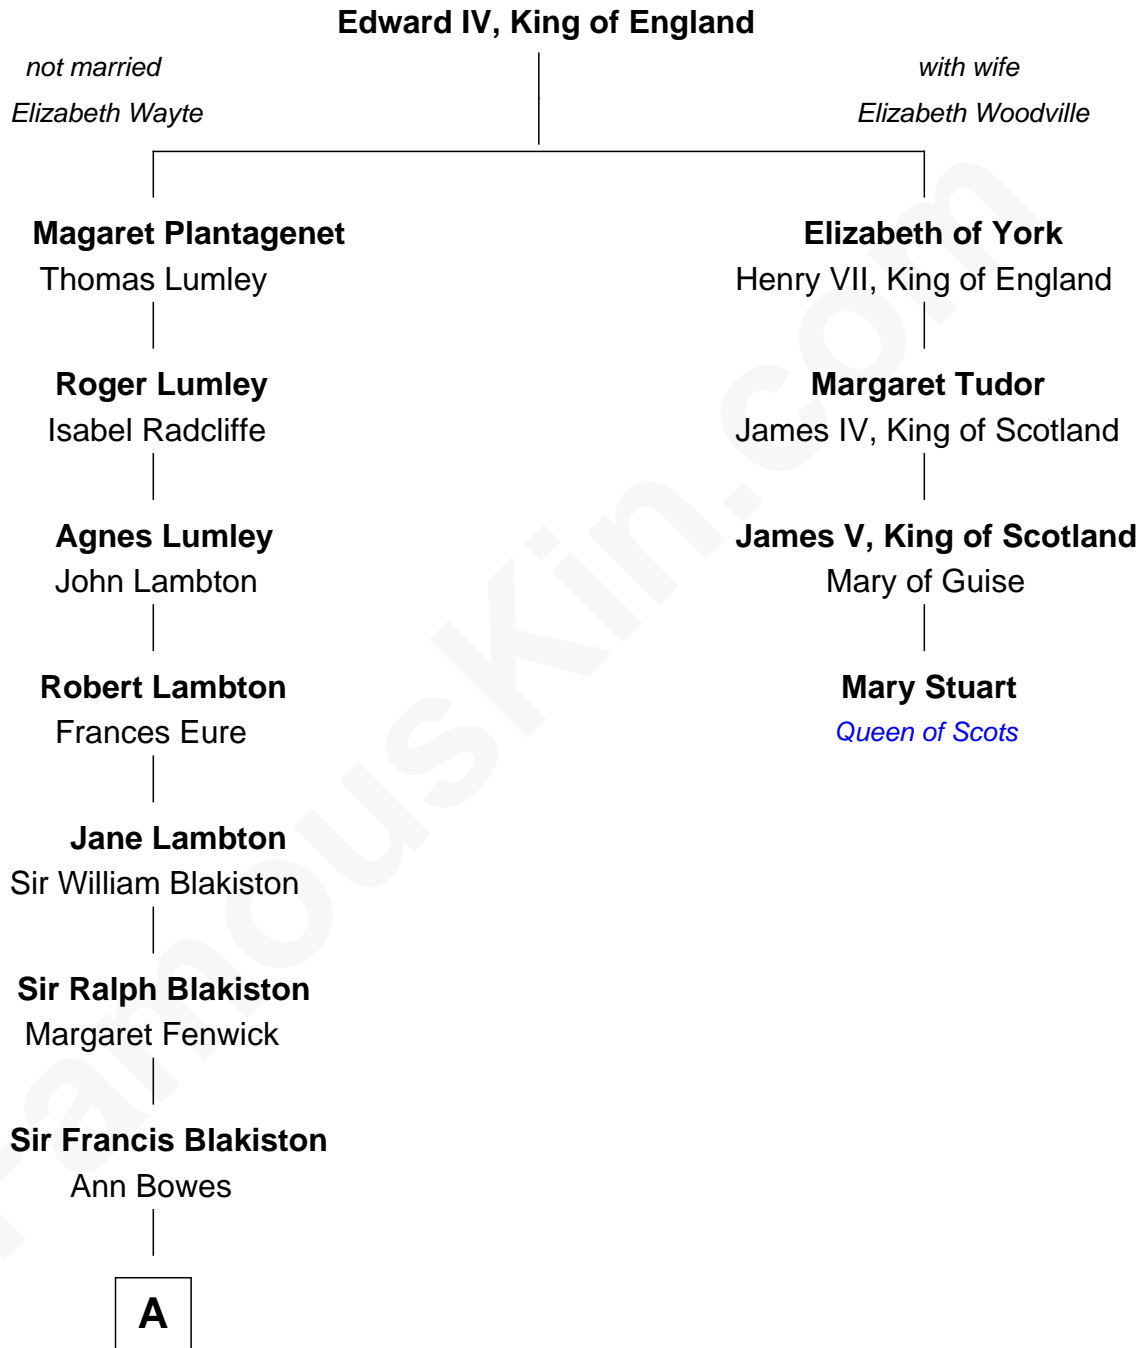

FamousKin.com Relationship Chart of

Benedict Cumberbatch
Movie, Television and Stage Actor
3rd cousin 13 times removed of

Mary Stuart
Queen of Scots

A

Elizabeth Blakiston

Sir William Bowes

Anne Bowes

Edward Chaloner

William Chaloner

Mary Finney

William Chaloner

Emma Harvey

Caroline Chaloner

Abraham Parry Cumberbatch

Robert William Cumberbatch

Louisa Grace Hanson