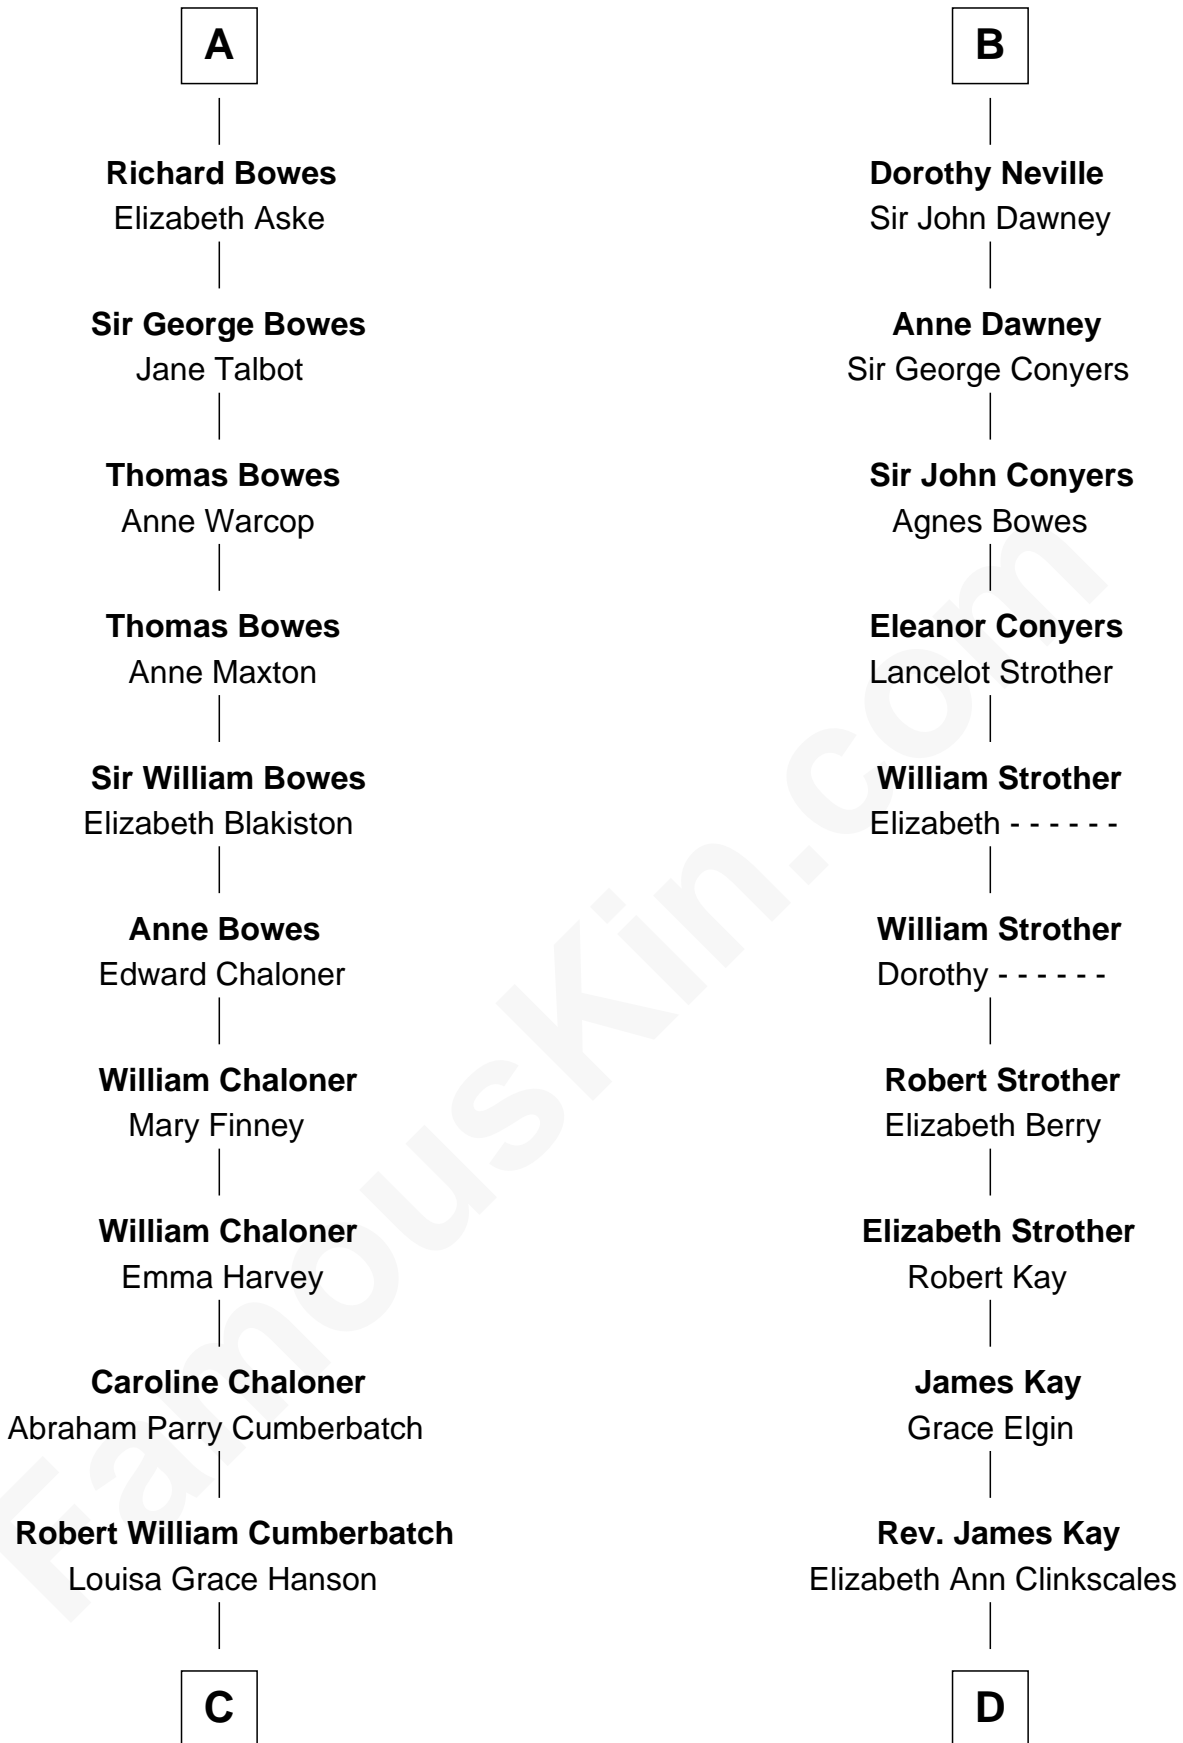

## Relationship Chart of

**Benedict Cumberbatch**  
*Movie, Television and Stage Actor*

20th cousin 1 time removed of

**Jimmy Carter**  
*39th U.S. President*

**Sir Edmund Mortimer**  
 Margaret de Fiennes

**C**

**Henry Alfred Cumberbatch**  
Hélène Gertrude Rees

**Henry Carlton Cumberbatch**  
Pauline Ellen Laing Congdon

**Timothy Carlton Congdon Cumberbatch**  
Wanda Ventham

**Benedict Cumberbatch**  
*Movie, Television and Stage Actor*

**D**

**Mary Kay**  
John Pratt

**James E. Pratt**  
Sophronia C. Cowan

**Nina Pratt**  
William Archibald Carter

**Earl Carter**  
Lillian Gordy

**Jimmy Carter**  
*39th U.S. President*