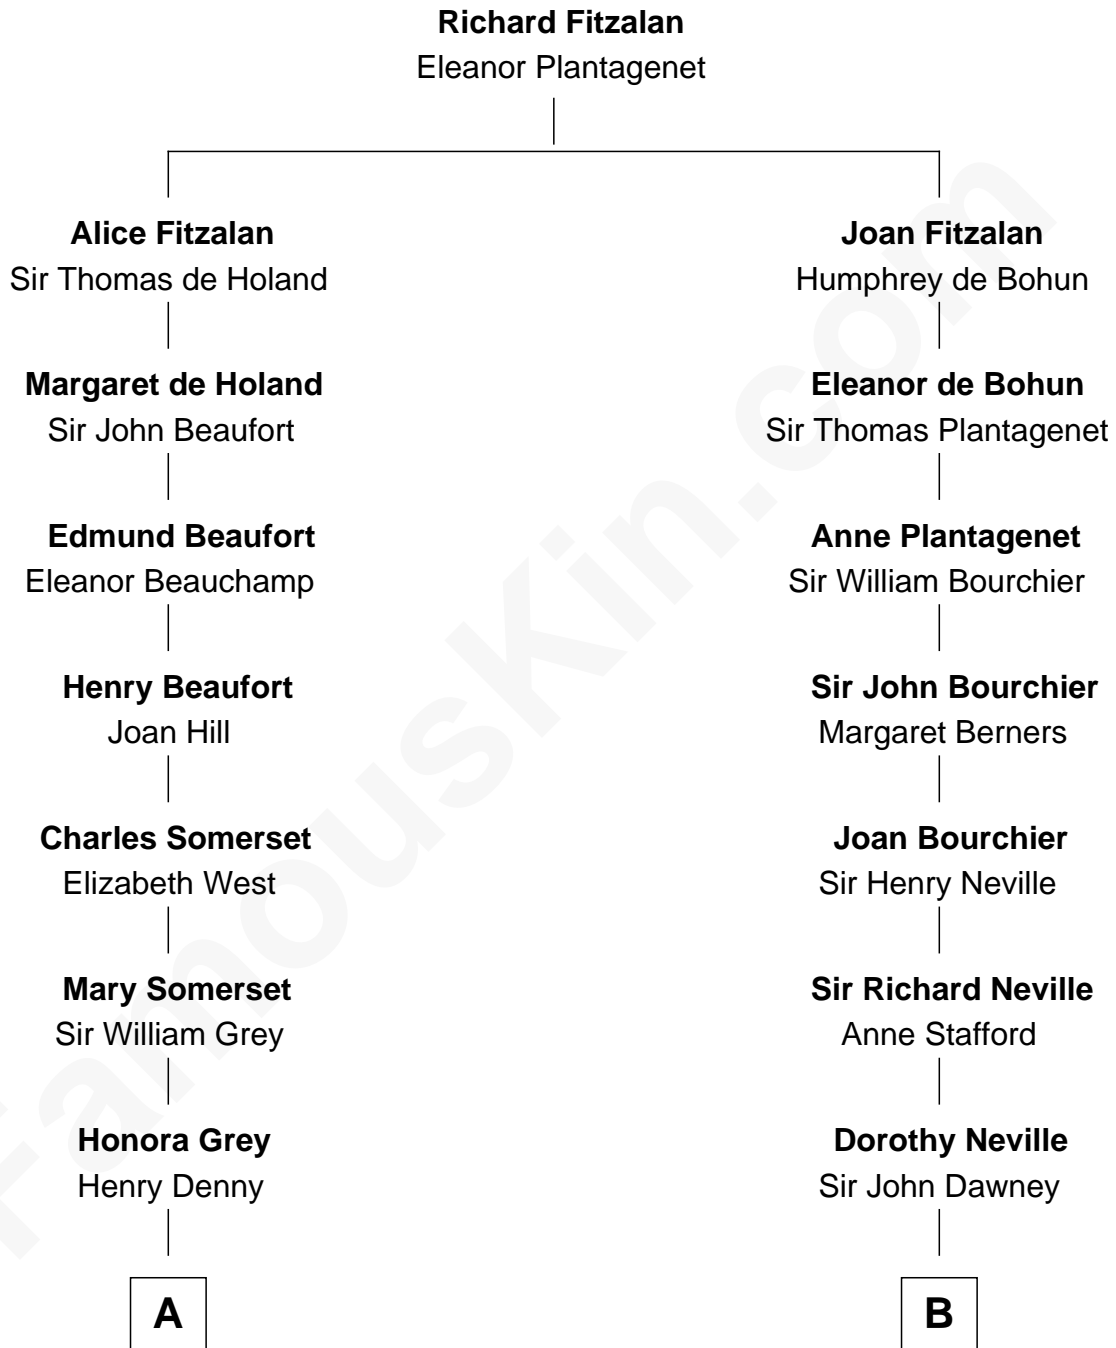

FamousKin.com
Relationship Chart of
Benedict Cumberbatch
Movie, Television and Stage Actor

19th cousin 1 time removed of

Jimmy Carter
39th U.S. President

C

Henry Carlton Cumberbatch

Pauline Ellen Laing Congdon

Timothy Carlton Congdon Cumberbatch

Wanda Ventham

Benedict Cumberbatch

Movie, Television and Stage Actor

D

James E. Pratt

Sophonra C. Cowan

Nina Pratt

William Archibald Carter

Earl Carter

Lillian Gordy

Jimmy Carter

39th U.S. President