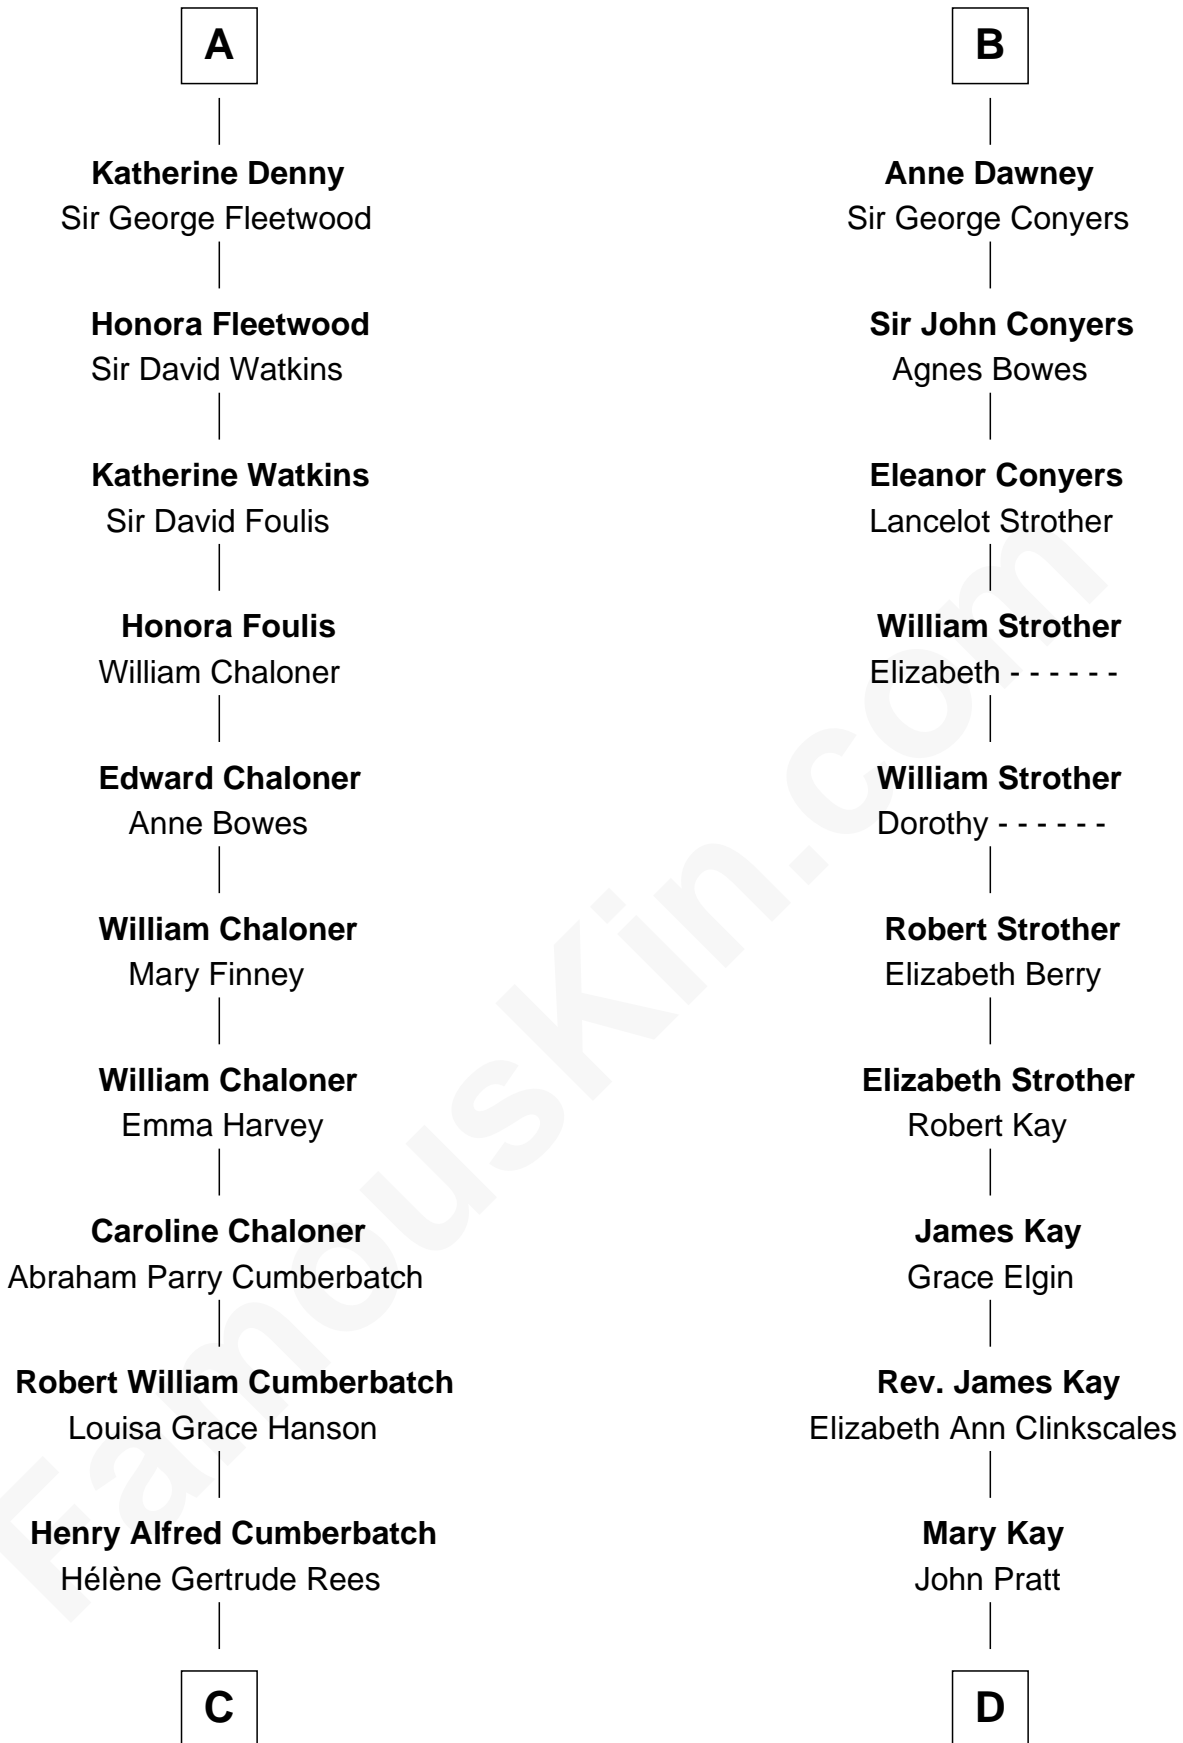

FamousKin.com
Relationship Chart of
Benedict Cumberbatch
Movie, Television and Stage Actor

19th cousin 1 time removed of

Jimmy Carter
39th U.S. President

C

Henry Carlton Cumberbatch

Pauline Ellen Laing Congdon

William Archibald Carter

Earl Carter

Lillian Gordy

Jimmy Carter

39th U.S. President