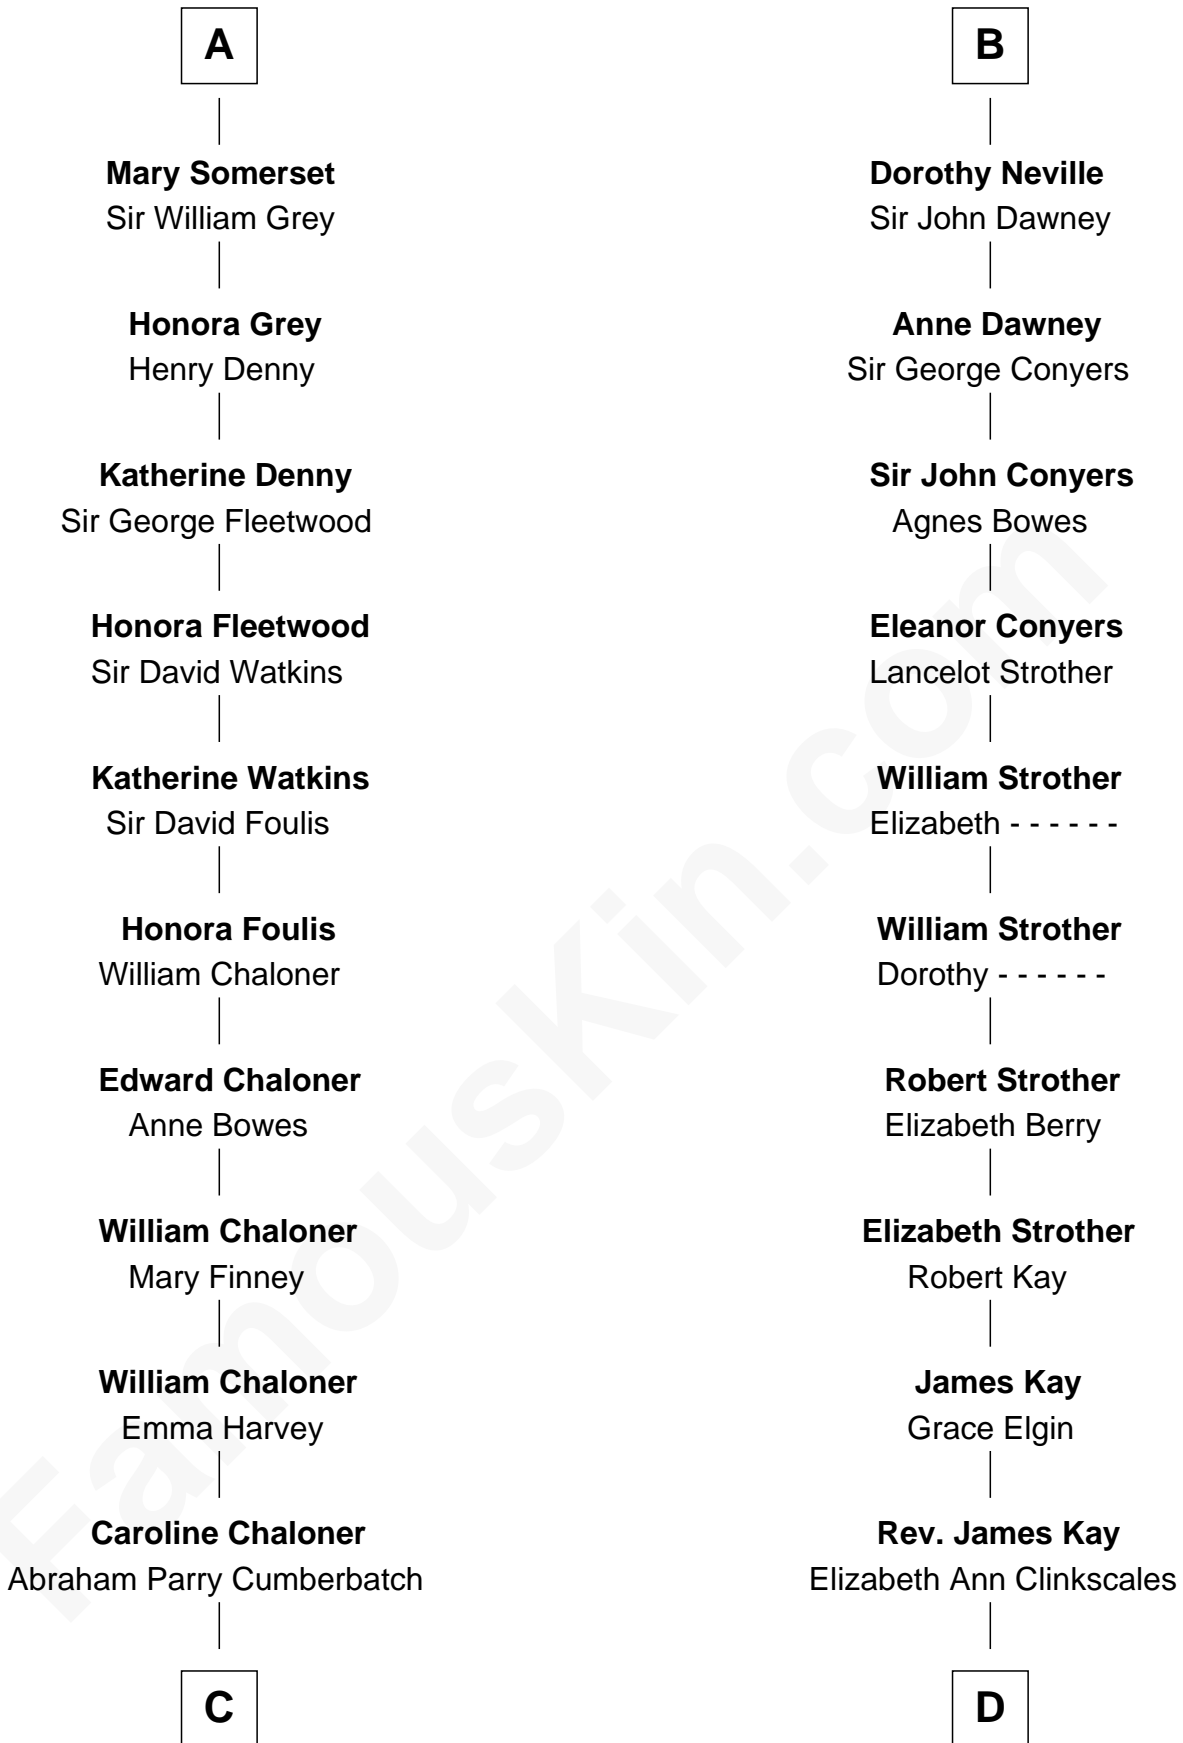

**FamousKin.com**  
**Relationship Chart of**  
**Benedict Cumberbatch**  
*Movie, Television and Stage Actor*

**21st cousin of**

**Jimmy Carter**  
*39th U.S. President*

**King Philip IV of France**  
 Joan of Navarre

**C**

**Robert William Cumberbatch**

Louisa Grace Hanson

**Henry Alfred Cumberbatch**

Hélène Gertrude Rees

**Henry Carlton Cumberbatch**

Pauline Ellen Laing Congdon

**Timothy Carlton Congdon Cumberbatch**

**Nina Pratt**

William Archibald Carter

**Earl Carter**

Lillian Gordy

**Jimmy Carter**

*39th U.S. President*