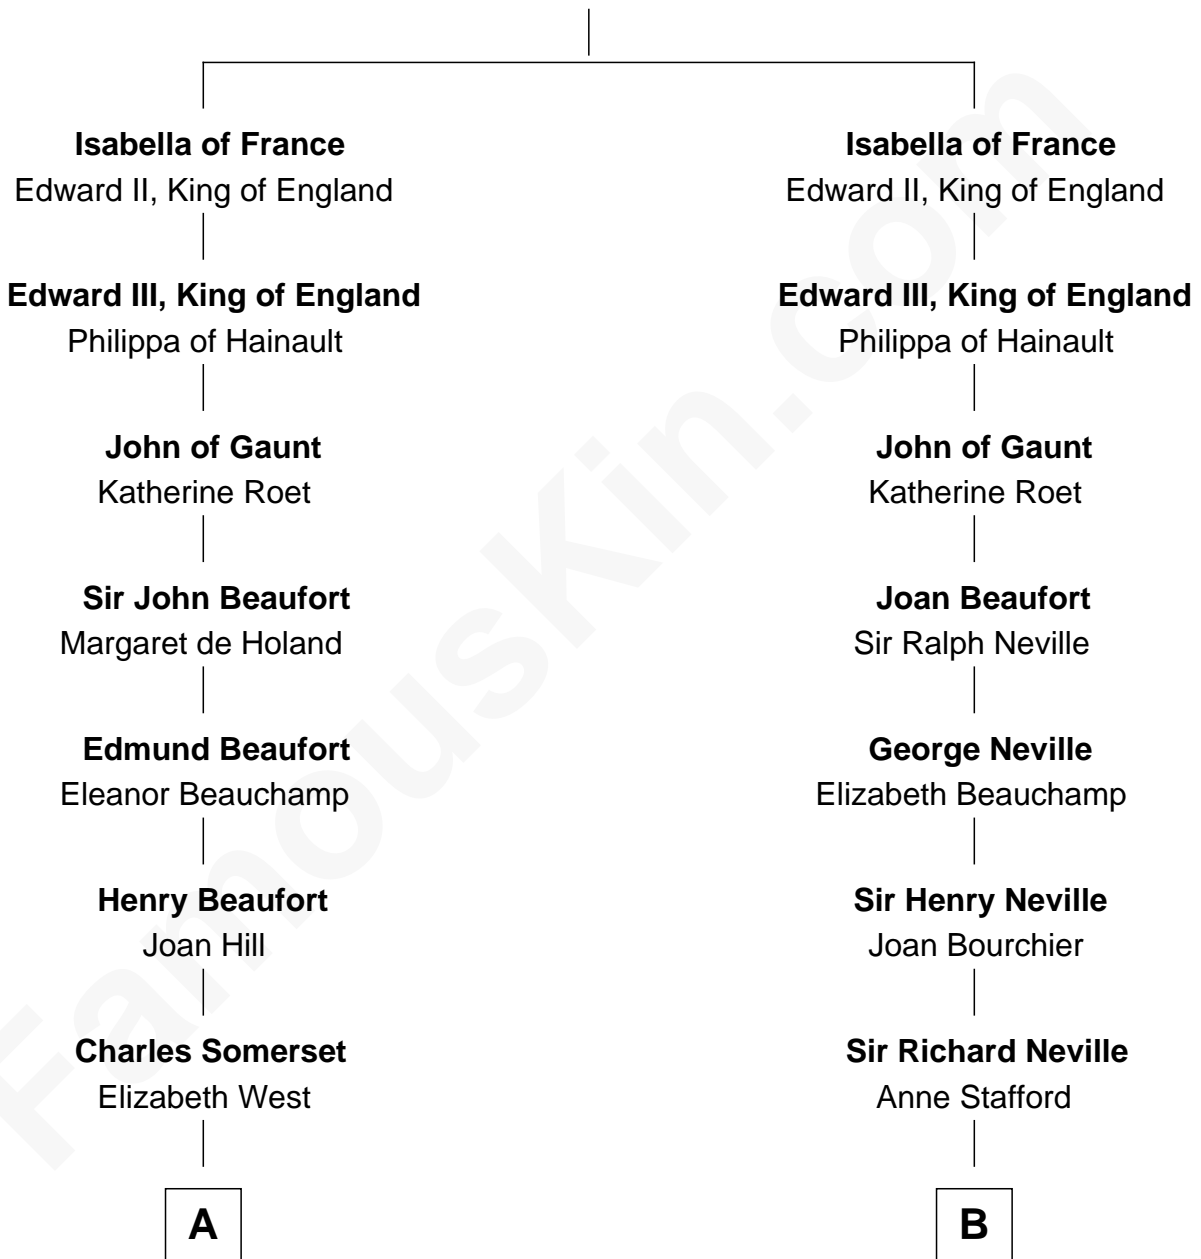

**FamousKin.com**  
**Relationship Chart of**  
**Benedict Cumberbatch**  
*Movie, Television and Stage Actor*

**21st cousin of**

**Jimmy Carter**  
*39th U.S. President*

**King Philip IV of France**  
 Joan of Navarre

**C**

**Robert William Cumberbatch**

Louisa Grace Hanson

**Henry Alfred Cumberbatch**

Hélène Gertrude Rees

**Henry Carlton Cumberbatch**

Pauline Ellen Laing Congdon

**Timothy Carlton Congdon Cumberbatch**

Wanda Ventham

**Benedict Cumberbatch**

*Movie, Television and Stage Actor*

**D**

**Mary Kay**

John Pratt

**James E. Pratt**

Sophonra C. Cowan

**Nina Pratt**

William Archibald Carter

**Earl Carter**

Lillian Gordy

**Jimmy Carter**

*39th U.S. President*