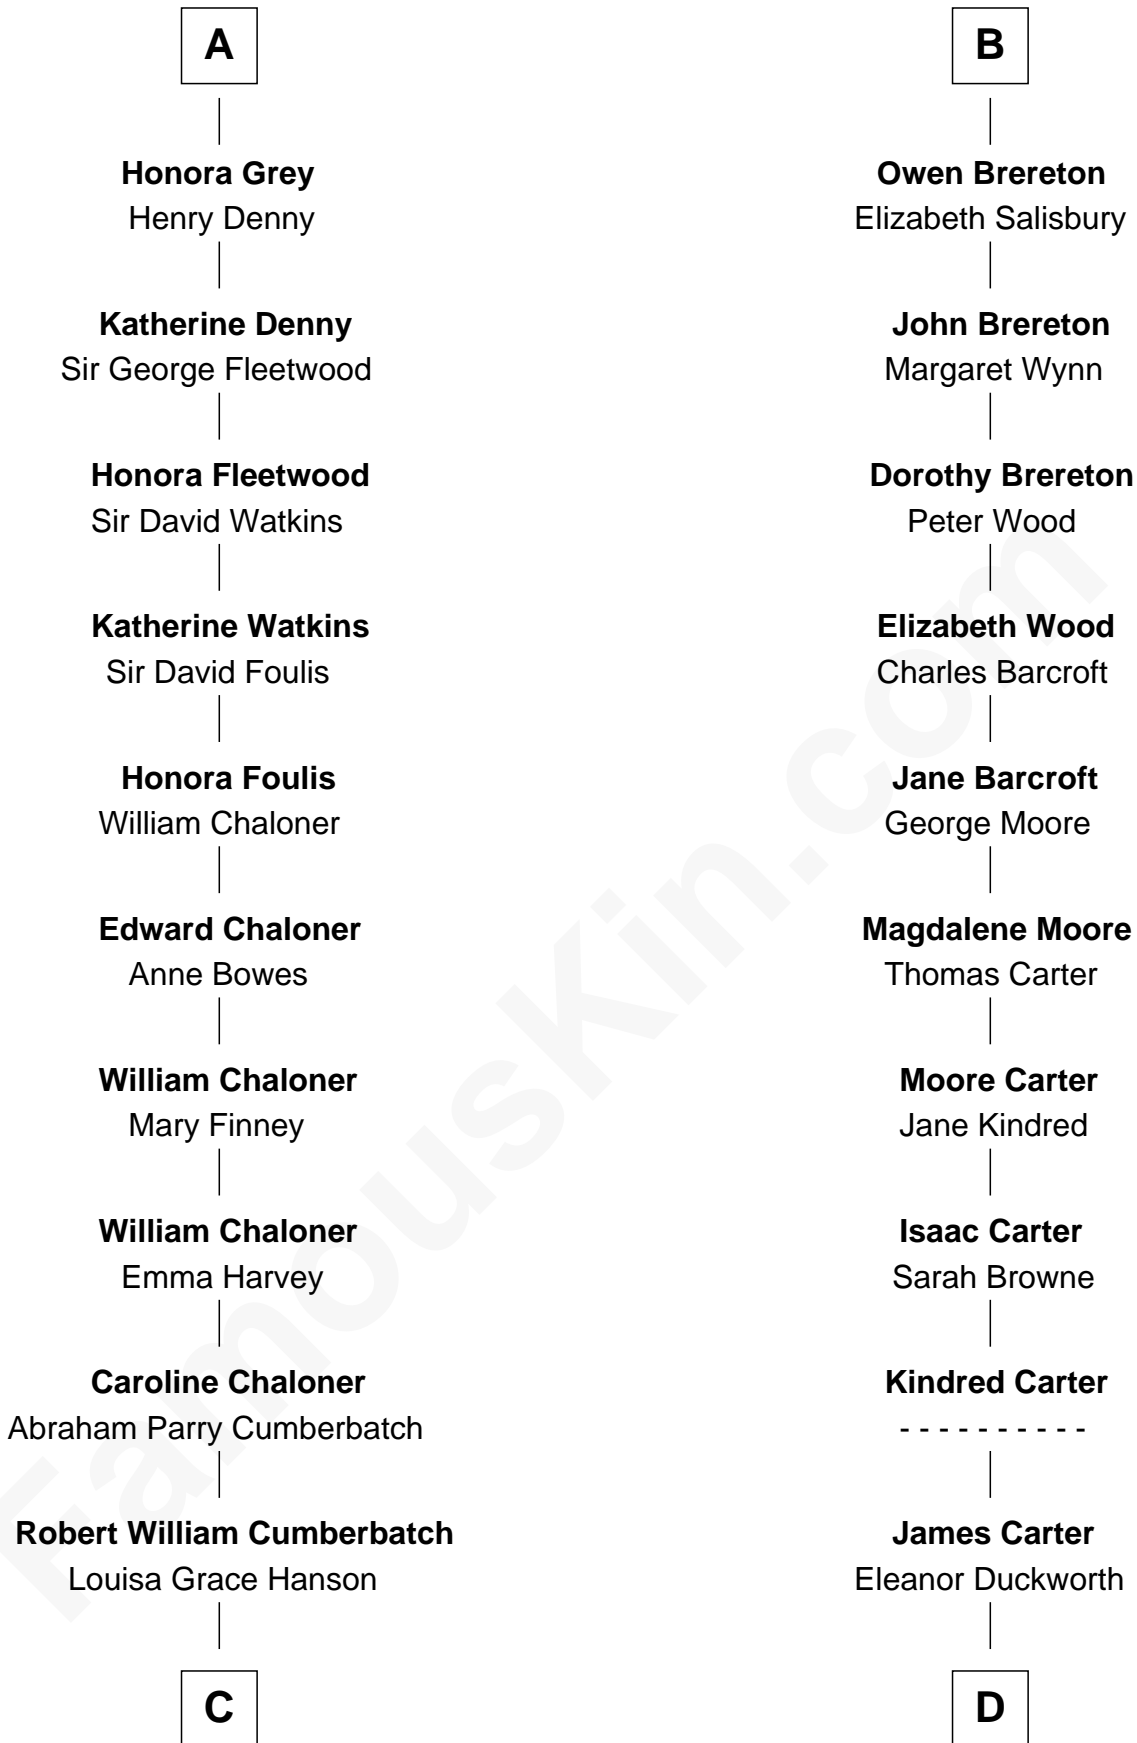

FamousKin.com
Relationship Chart of
Benedict Cumberbatch
Movie, Television and Stage Actor

20th cousin 1 time removed of

Jimmy Carter
39th U.S. President

C

Henry Alfred Cumberbatch

Hélène Gertrude Rees

Henry Carlton Cumberbatch

Littleberry Walker Carter

Mary Ann Diligent Seals

William Archibald Carter

Nina Pratt

Earl Carter

Lillian Gordy

Jimmy Carter

39th U.S. President