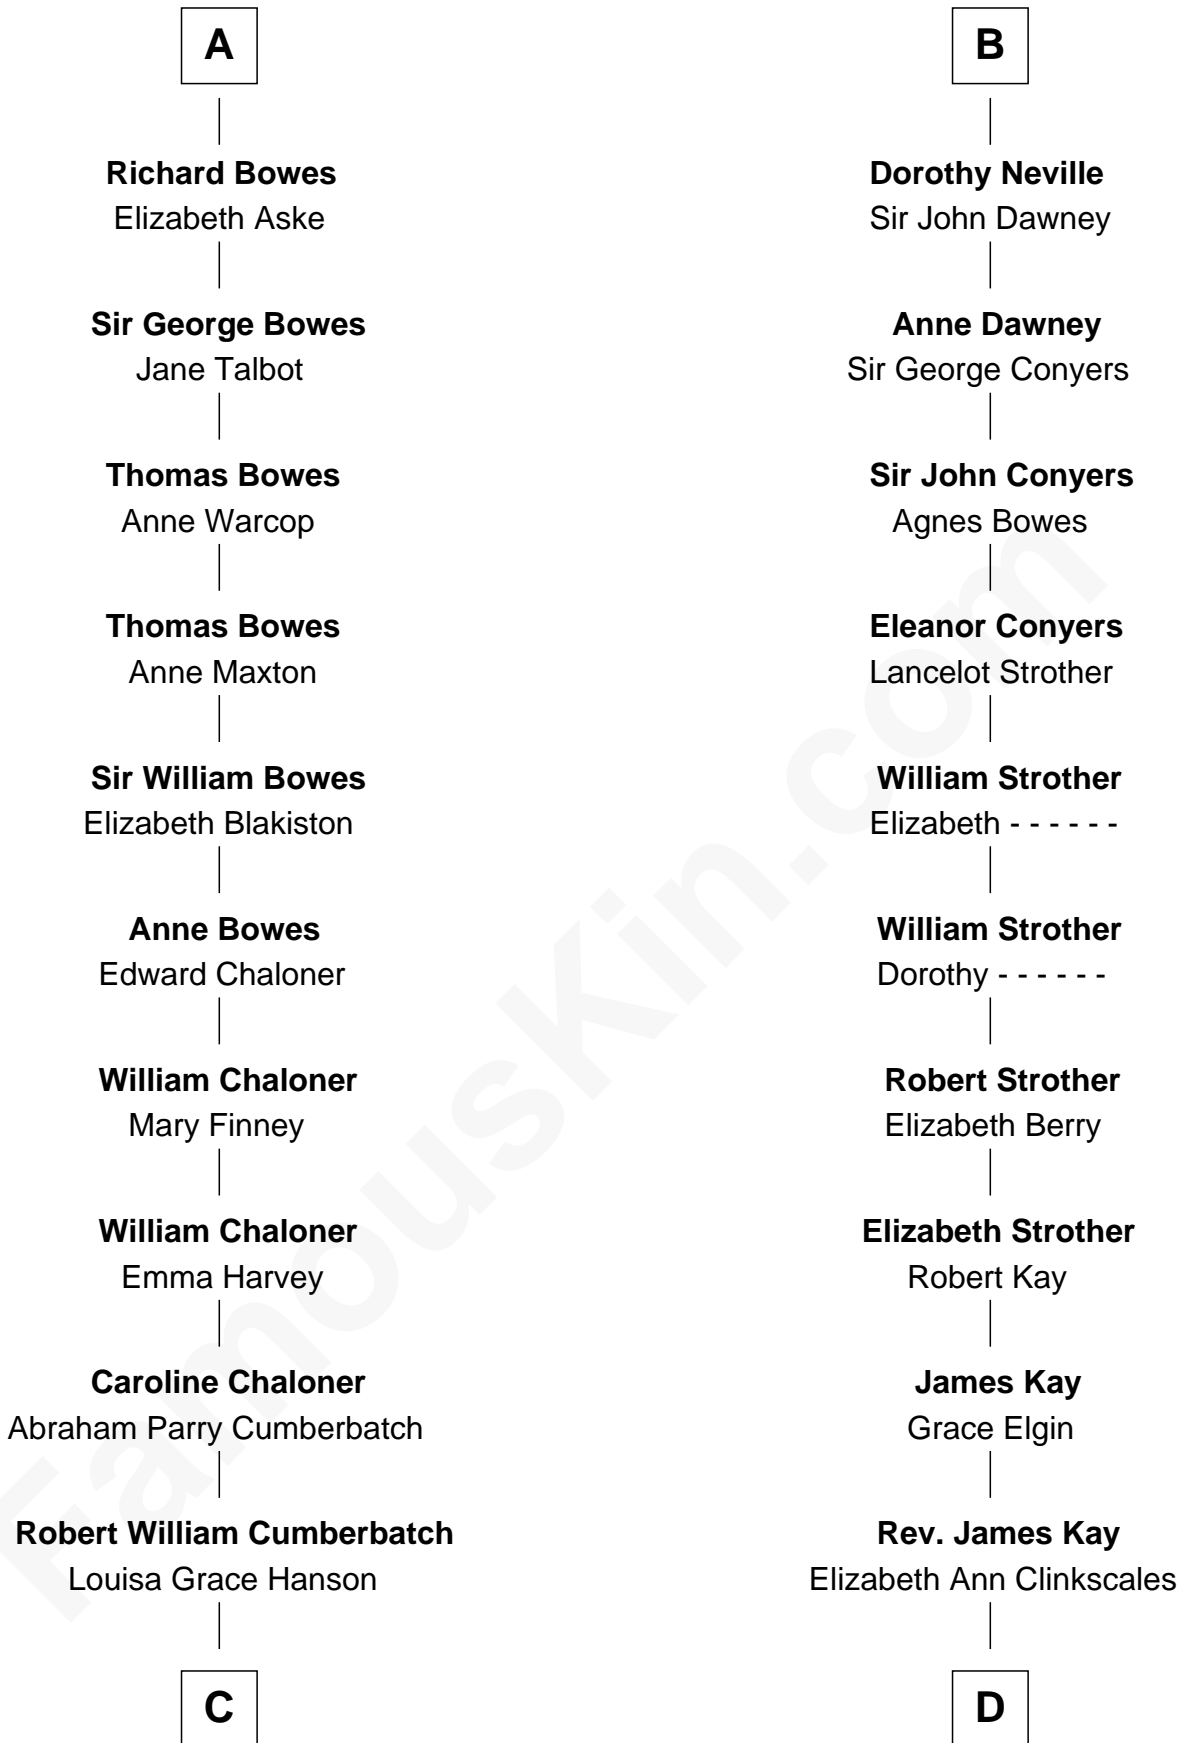

## Relationship Chart of

**Benedict Cumberbatch**  
*Movie, Television and Stage Actor*

20th cousin 1 time removed of

**Jimmy Carter**  
*39th U.S. President*

**Sir James de Audley**

Ela Longespee

**C**

**Henry Alfred Cumberbatch**

**Mary Kay**

John Pratt

**James E. Pratt**

Sophonra C. Cowan

**Nina Pratt**

William Archibald Carter

**Earl Carter**

Lillian Gordy