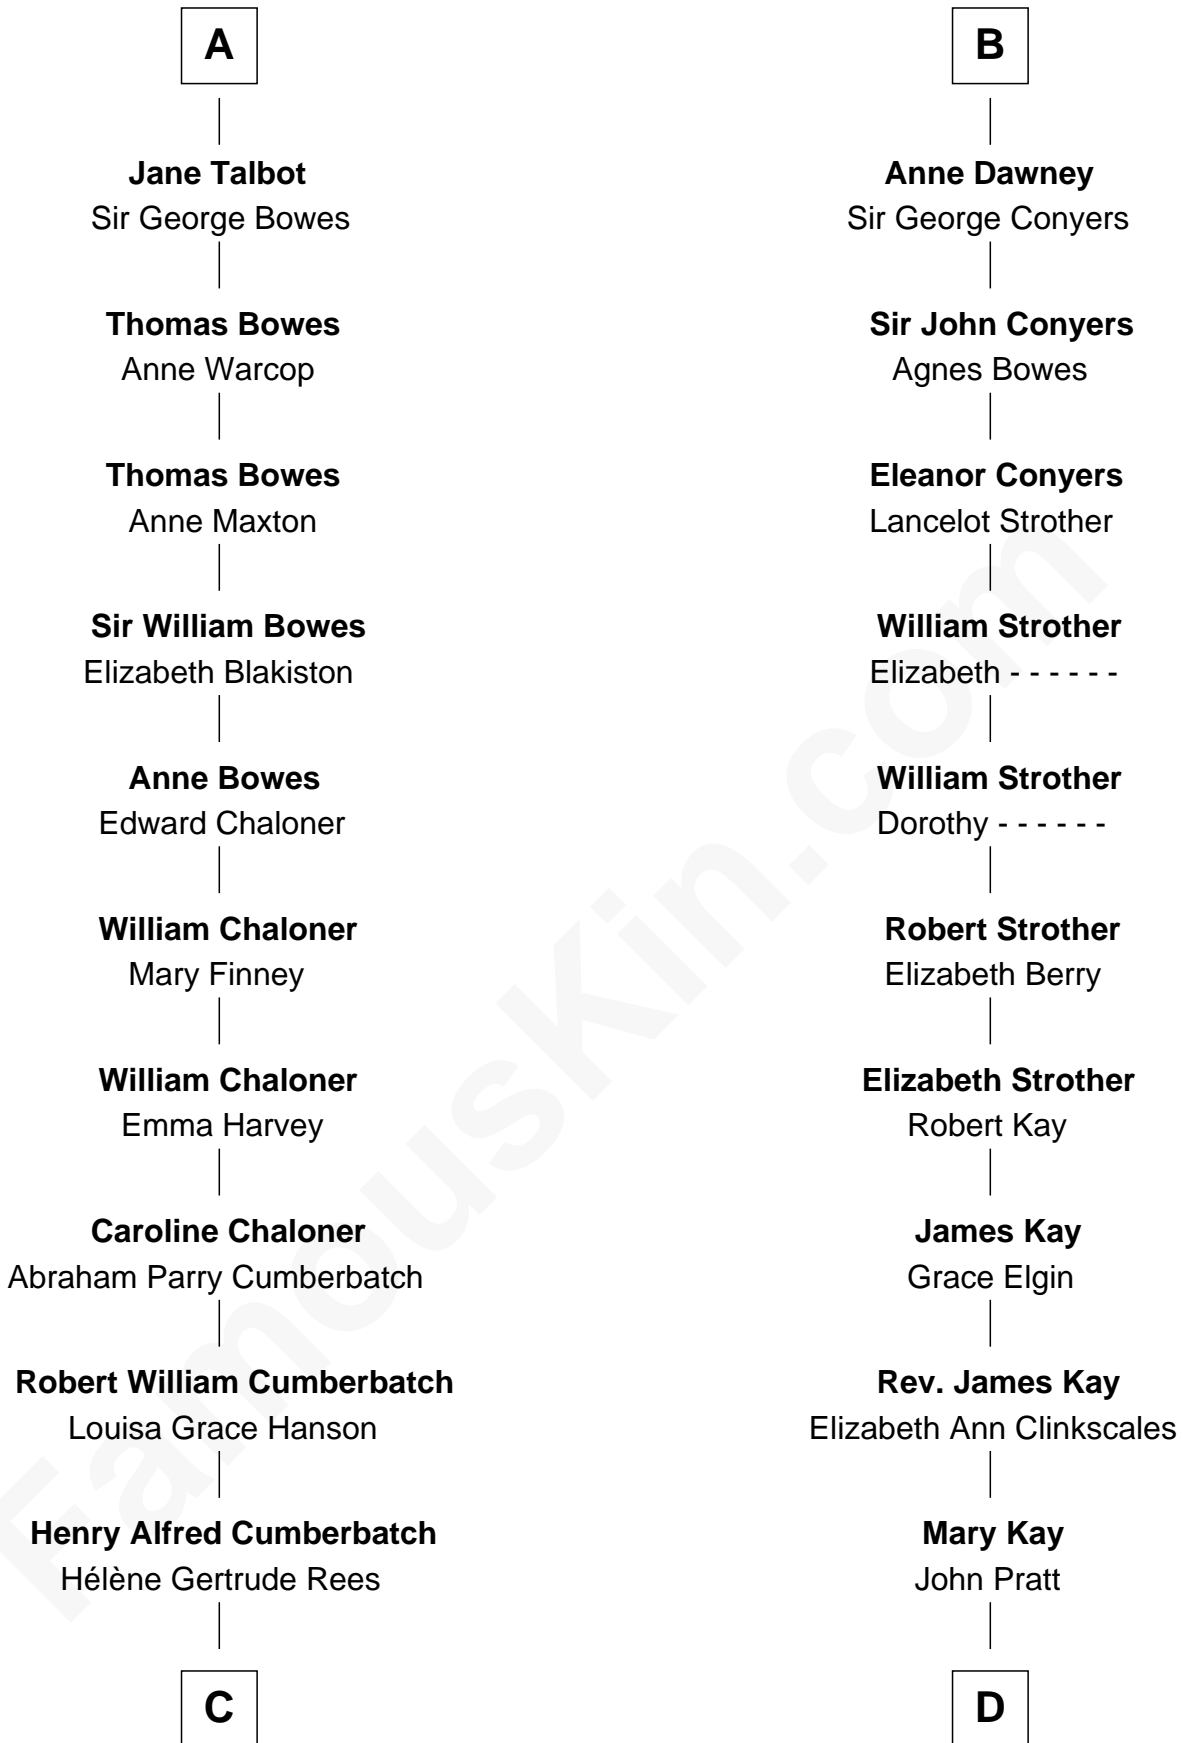

**FamousKin.com**  
**Relationship Chart of**  
**Benedict Cumberbatch**  
*Movie, Television and Stage Actor*

19th cousin 1 time removed of

**Jimmy Carter**  
*39th U.S. President*

**C**

**Henry Carlton Cumberbatch**

Pauline Ellen Laing Congdon

**Timothy Carlton Congdon Cumberbatch**

Wanda Ventham

**Benedict Cumberbatch**

*Movie, Television and Stage Actor*

**D**

**James E. Pratt**

Sophonra C. Cowan

**Nina Pratt**

William Archibald Carter

**Earl Carter**

Lillian Gordy

**Jimmy Carter**

*39th U.S. President*