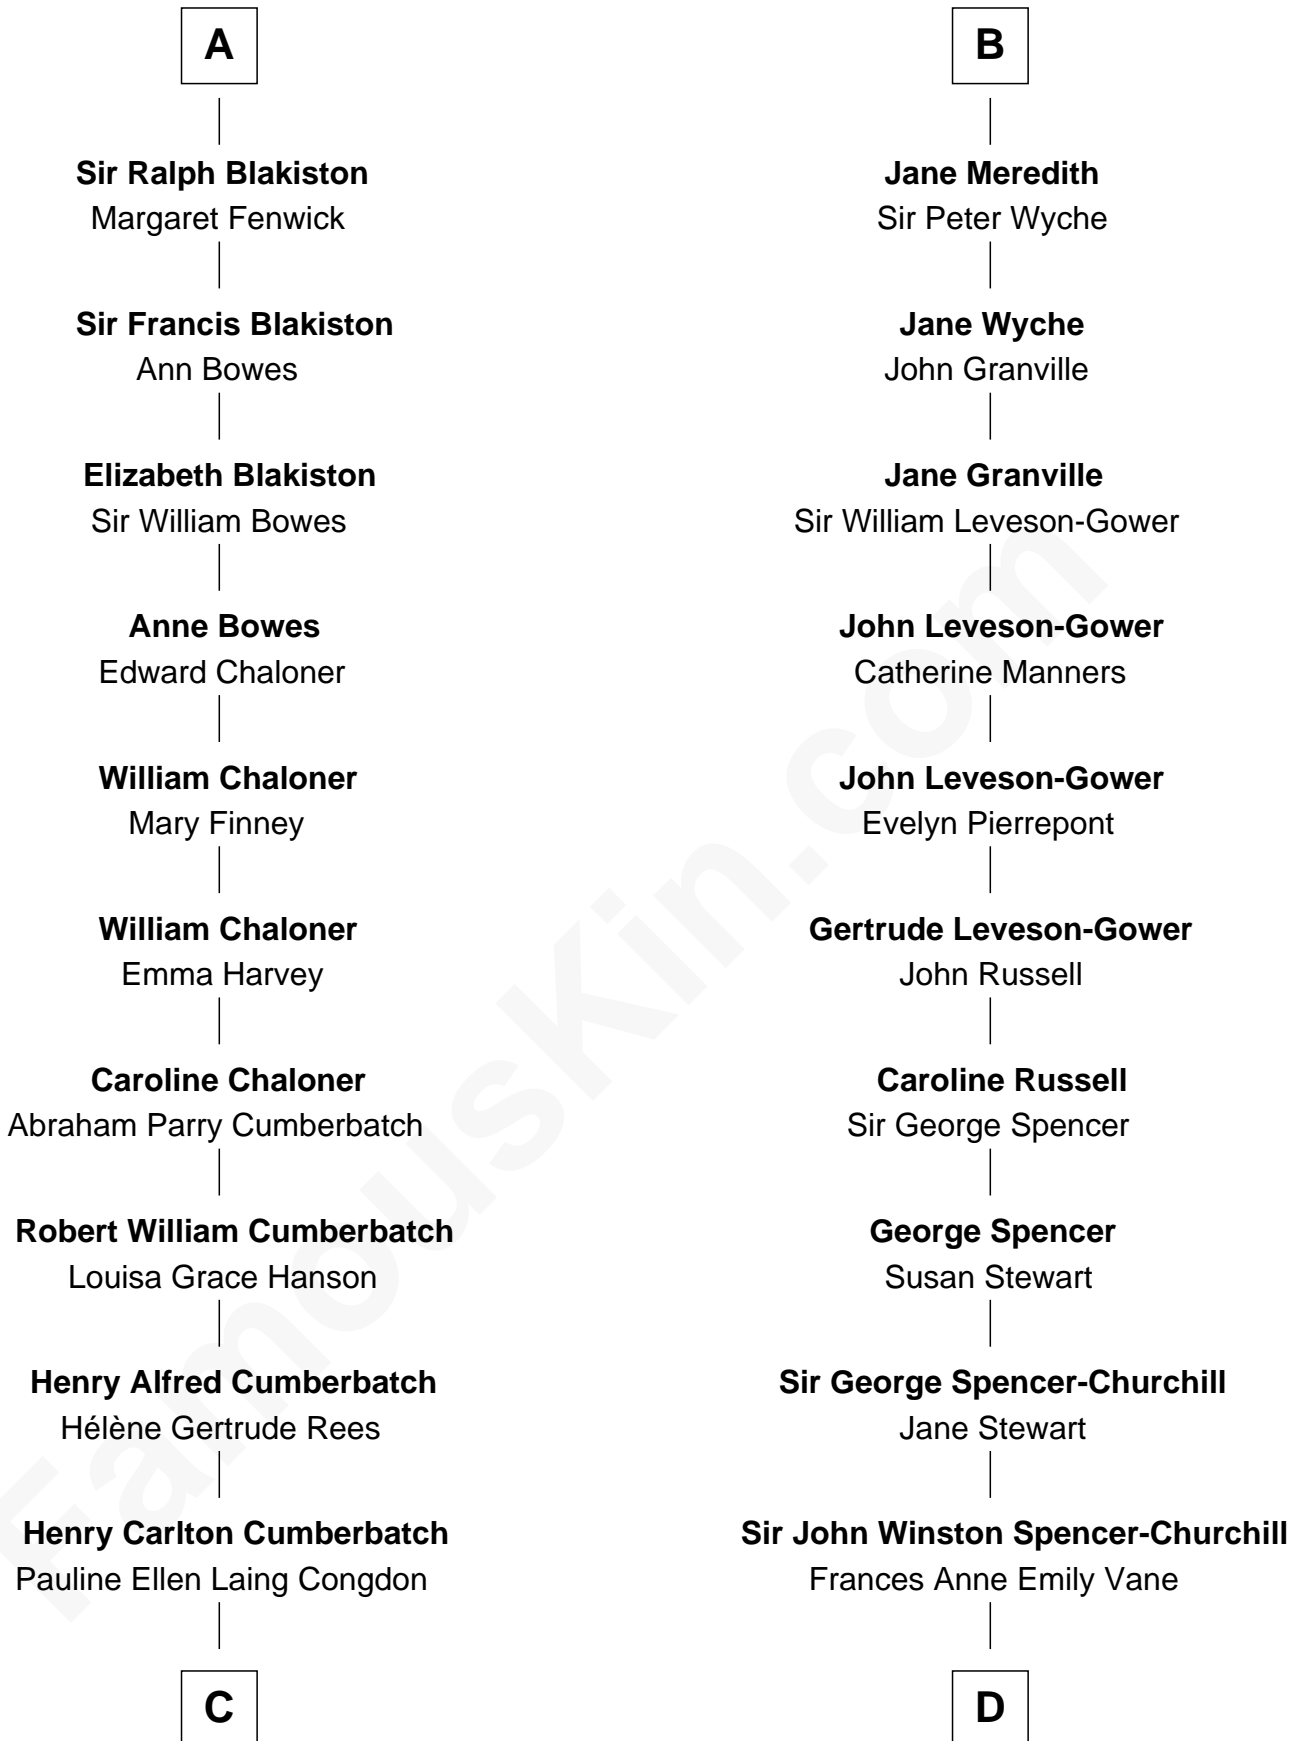

FamousKin.com

Relationship Chart of

Benedict Cumberbatch

Movie, Television and Stage Actor

18th cousin of

Sir Winston Churchill

Prime Minister of the United Kingdom

C

Timothy Carlton Congdon Cumberbatch

Wanda Ventham

Benedict Cumberbatch

Movie, Television and Stage Actor

D

Randolph Henry Spencer-Churchill

Jeanette Jerome

Sir Winston Churchill