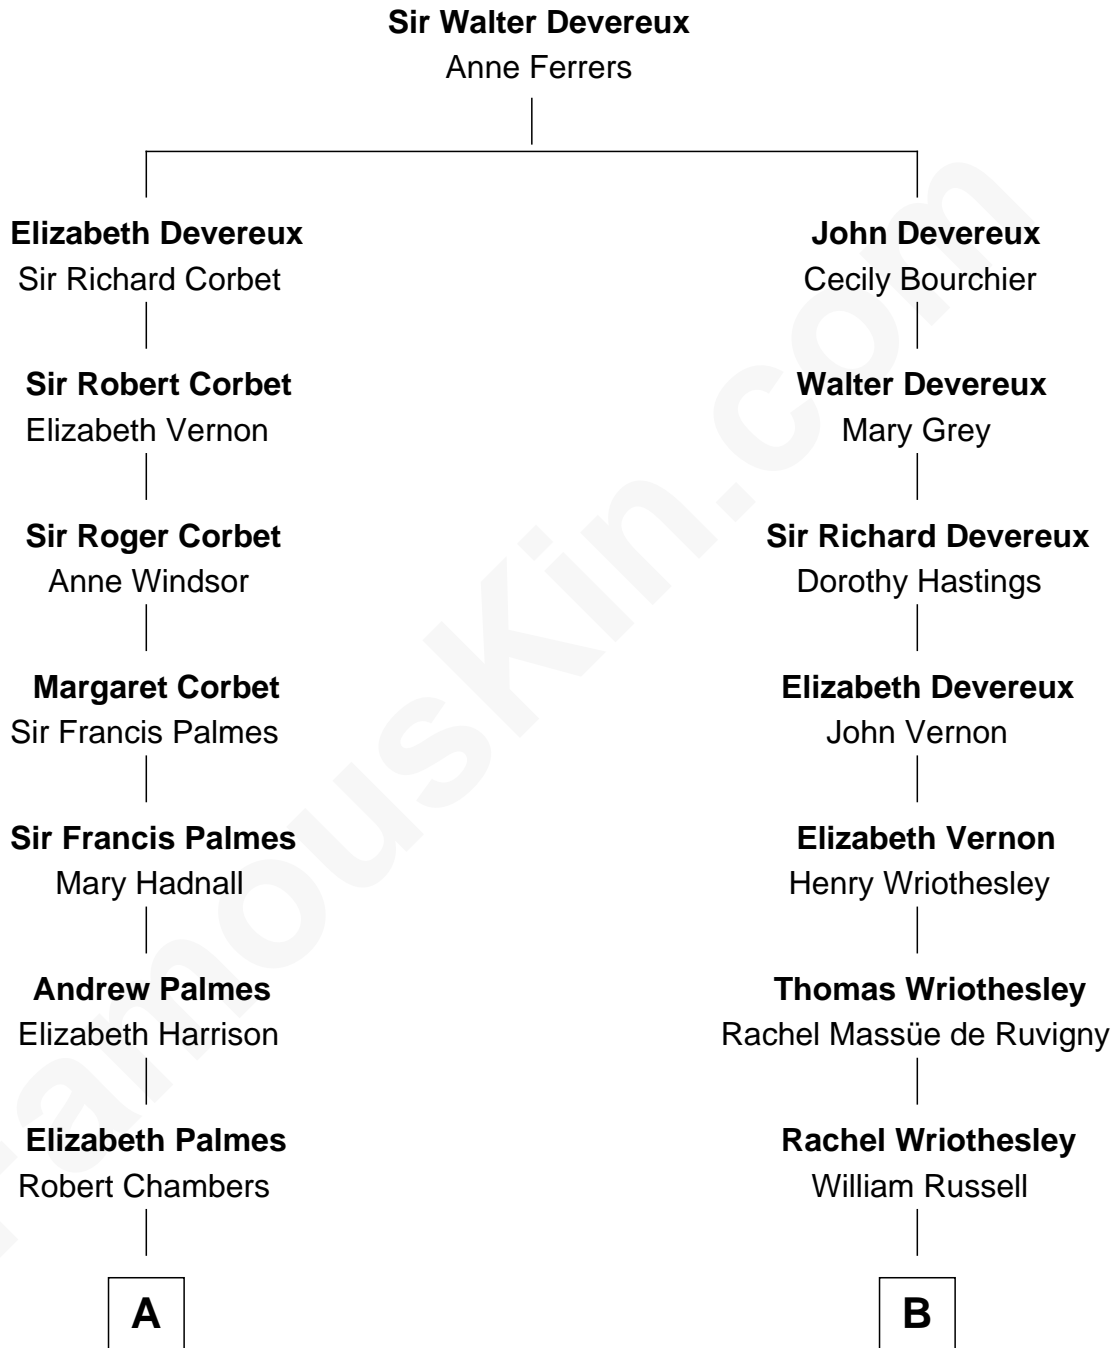

## Relationship Chart of

**Benedict Cumberbatch**

*Movie, Television and Stage Actor*

**14th cousin 3 times removed of**

**Sir Winston Churchill**

*Prime Minister of the United Kingdom*

**A**

**Charles Chambers**  
Rebecca Patefield

**Rebecca Chambers**  
Daniel Russell

**Richard Russell**  
Mary Cary

**Rebecca Russell**  
Joseph Cordis

**Rebecca Cordis**  
John Walley Langdon

**Joseph Langdon**  
Louisa Christine Gout

**Ida Josephine Langdon**  
Thomas Bowen Rees

**Hélène Gertrude Rees**  
Henry Alfred Cumberbatch

**Henry Carlton Cumberbatch**  
Pauline Ellen Laing Congdon

**Timothy Carlton Congdon Cumberbatch**  
Wanda Ventham

**Benedict Cumberbatch**

*Movie, Television and Stage Actor*