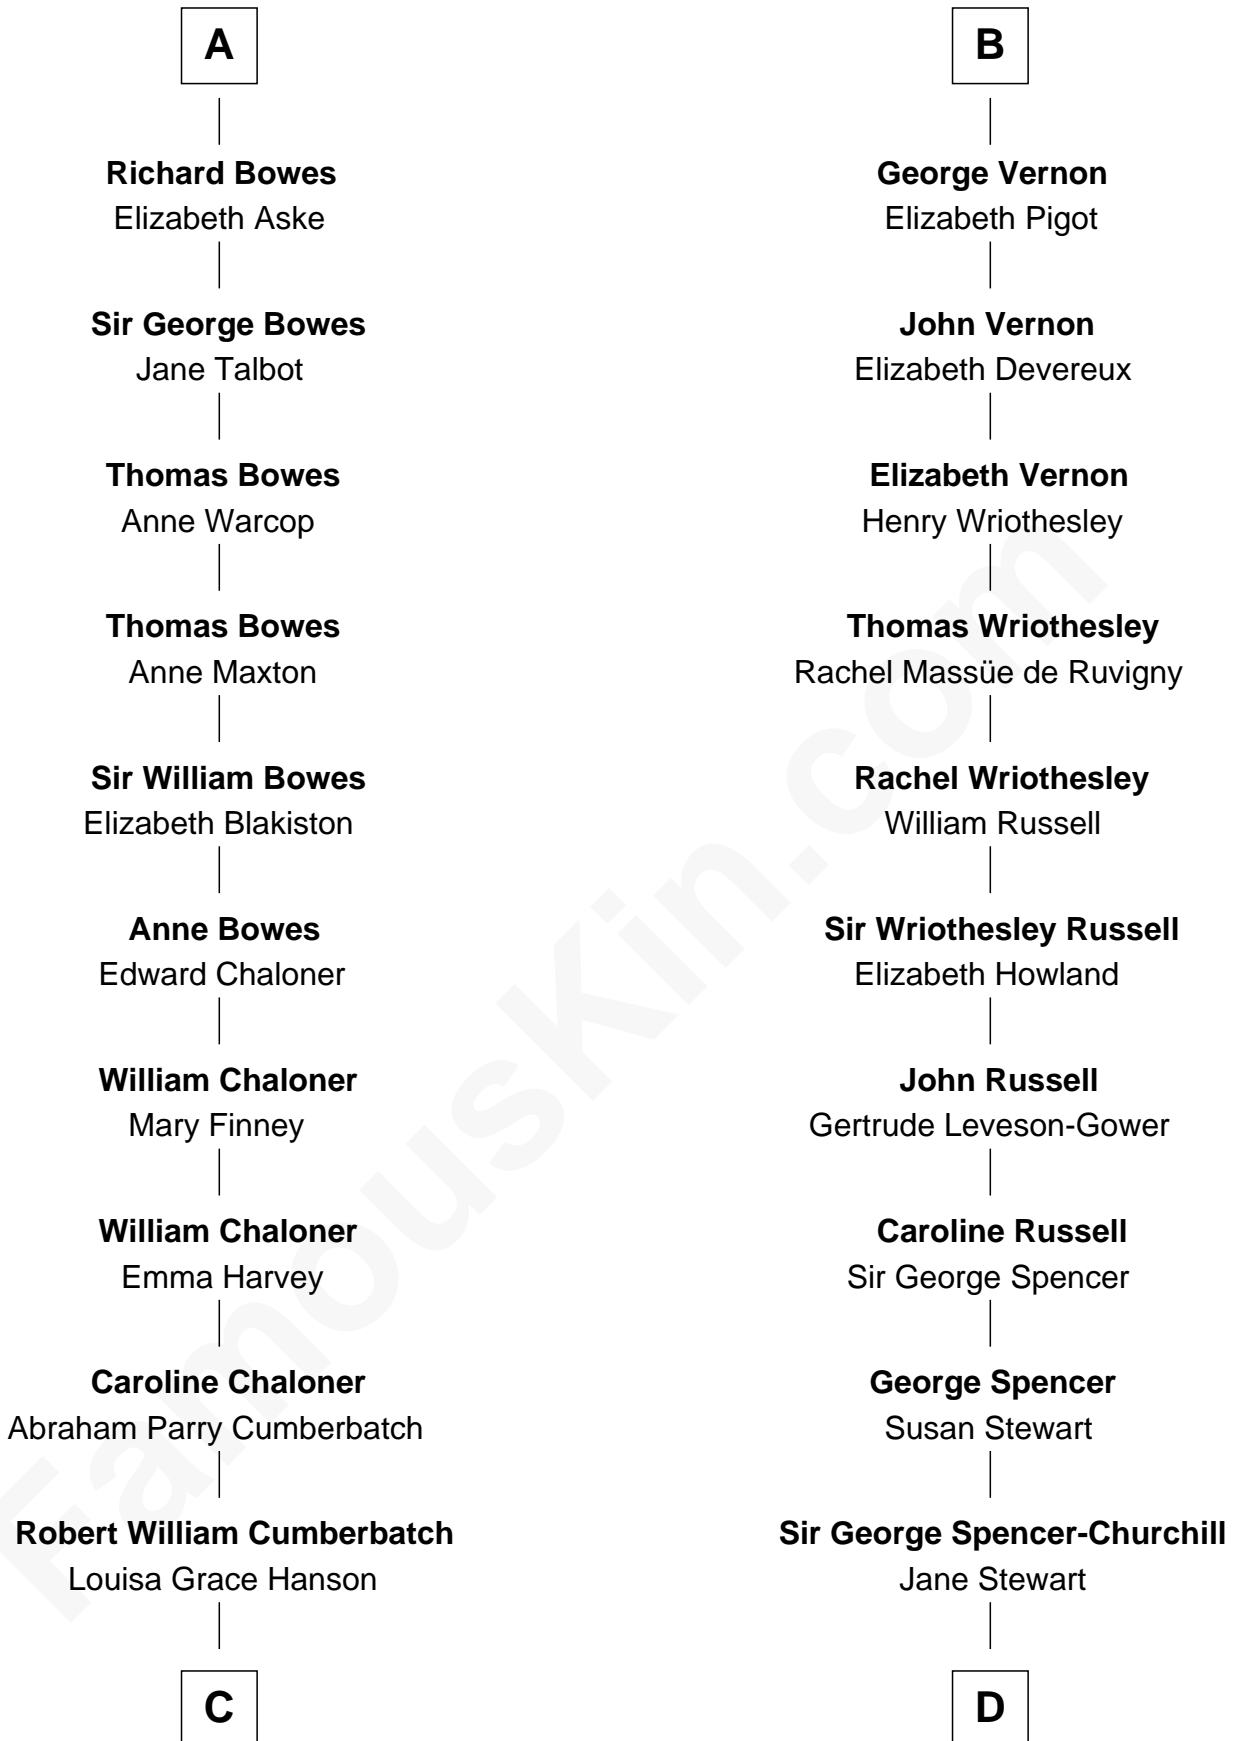

## Relationship Chart of

**Benedict Cumberbatch**

*Movie, Television and Stage Actor*

19th cousin 1 time removed of

**Sir Winston Churchill**

*Prime Minister of the United Kingdom*

**C**

**Henry Alfred Cumberbatch**

Hélène Gertrude Rees

**Henry Carlton Cumberbatch**

Pauline Ellen Laing Congdon

**Timothy Carlton Congdon Cumberbatch**

Wanda Venham

**Benedict Cumberbatch**

*Movie, Television and Stage Actor*

**D**