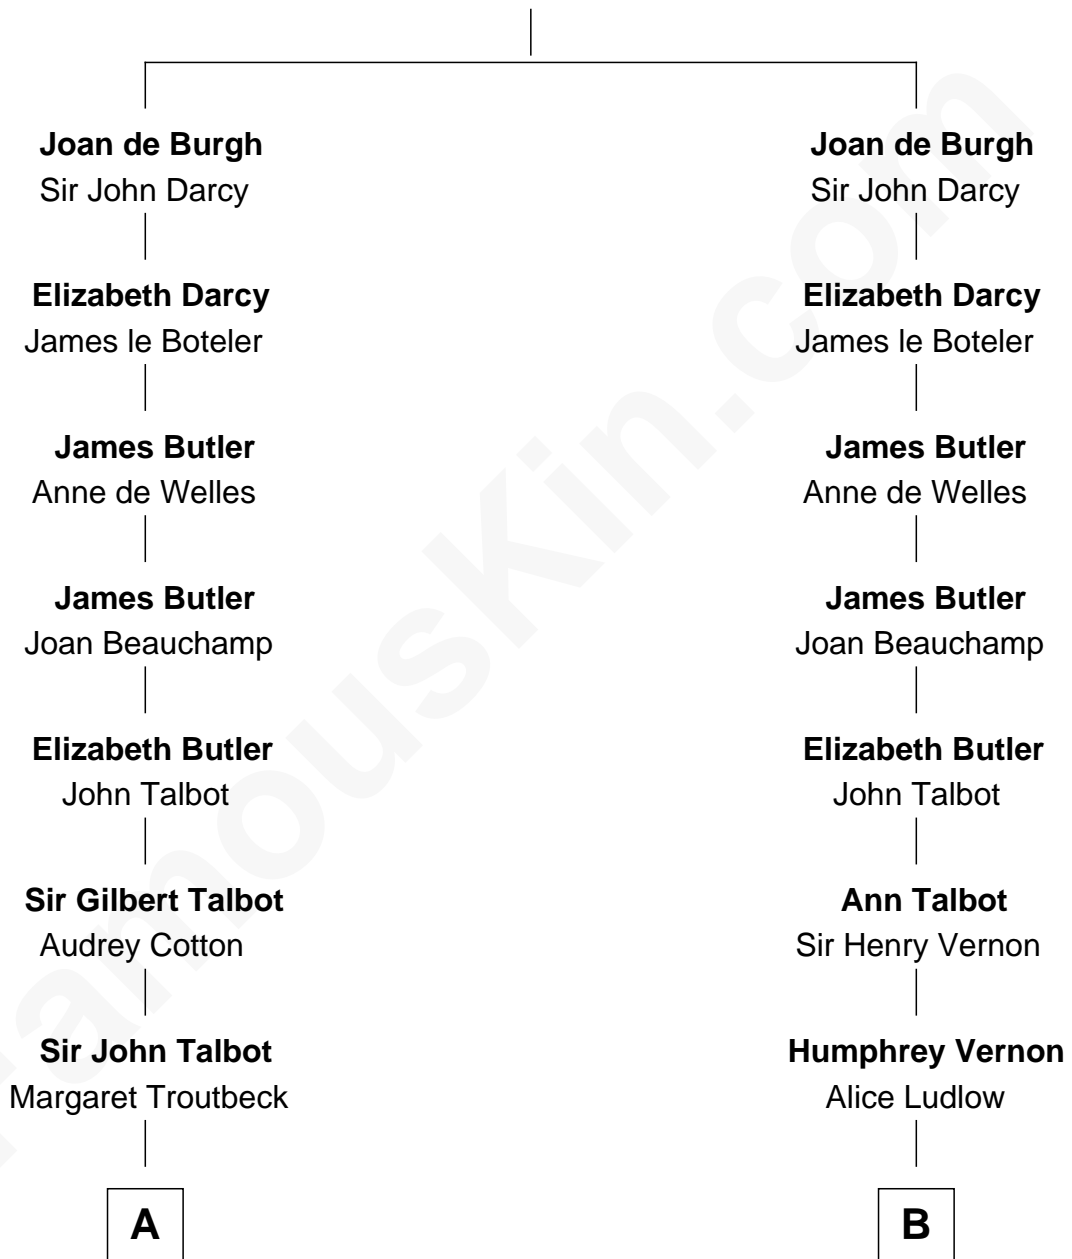

FamousKin.com Relationship Chart of

Benedict Cumberbatch

Movie, Television and Stage Actor

19th cousin 1 time removed of

Sir Winston Churchill

Prime Minister of the United Kingdom

Sir Richard de Burgh

Margaret - - - - -

C

Henry Alfred Cumberbatch
Hélène Gertrude Rees

Henry Carlton Cumberbatch
Pauline Ellen Laing Congdon

Timothy Carlton Congdon Cumberbatch
Wanda Ventham

Benedict Cumberbatch
Movie, Television and Stage Actor