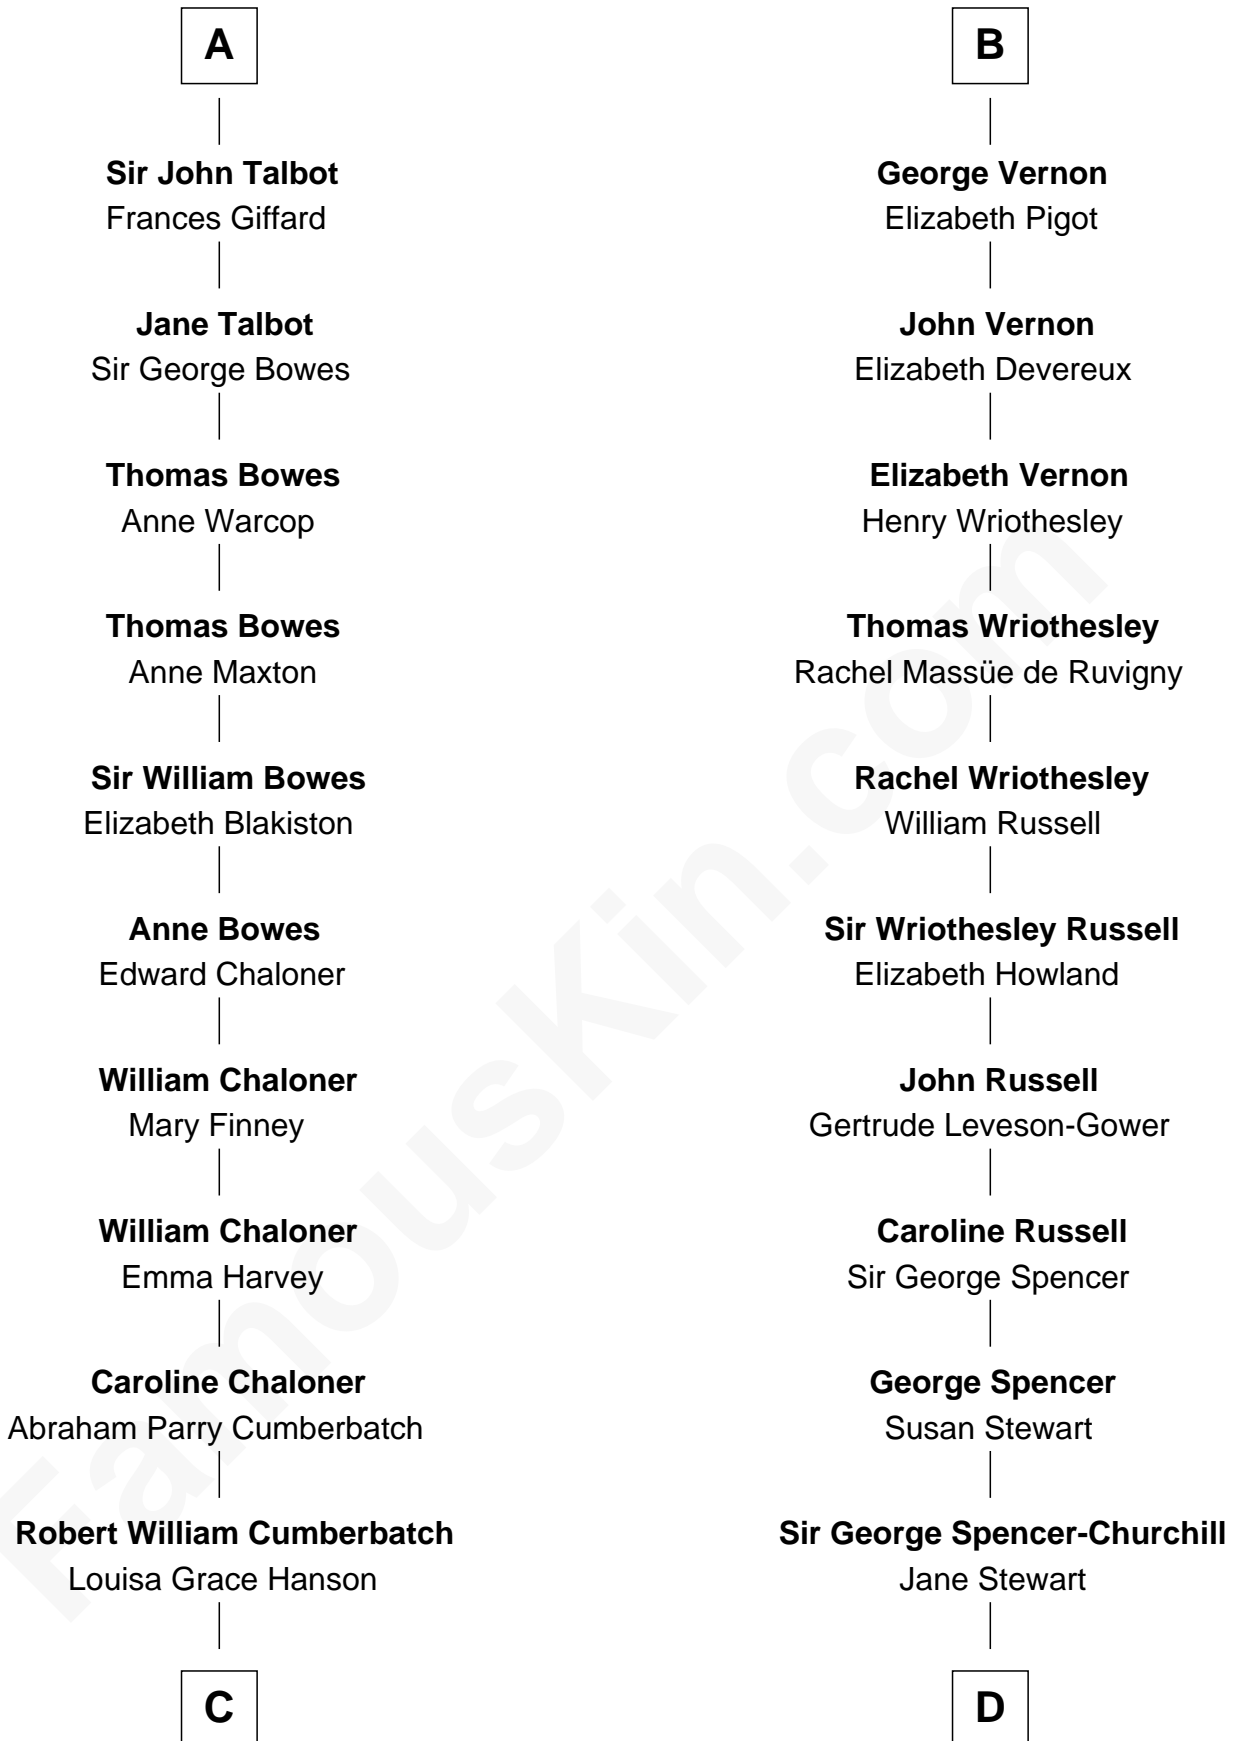

FamousKin.com Relationship Chart of

Benedict Cumberbatch

Movie, Television and Stage Actor

19th cousin 1 time removed of

Sir Winston Churchill

Prime Minister of the United Kingdom

Sir Richard de Burgh

Margaret - - - - -

C

Henry Alfred Cumberbatch
Hélène Gertrude Rees

Henry Carlton Cumberbatch
Pauline Ellen Laing Congdon

Timothy Carlton Congdon Cumberbatch
Wanda Ventham

Benedict Cumberbatch
Movie, Television and Stage Actor