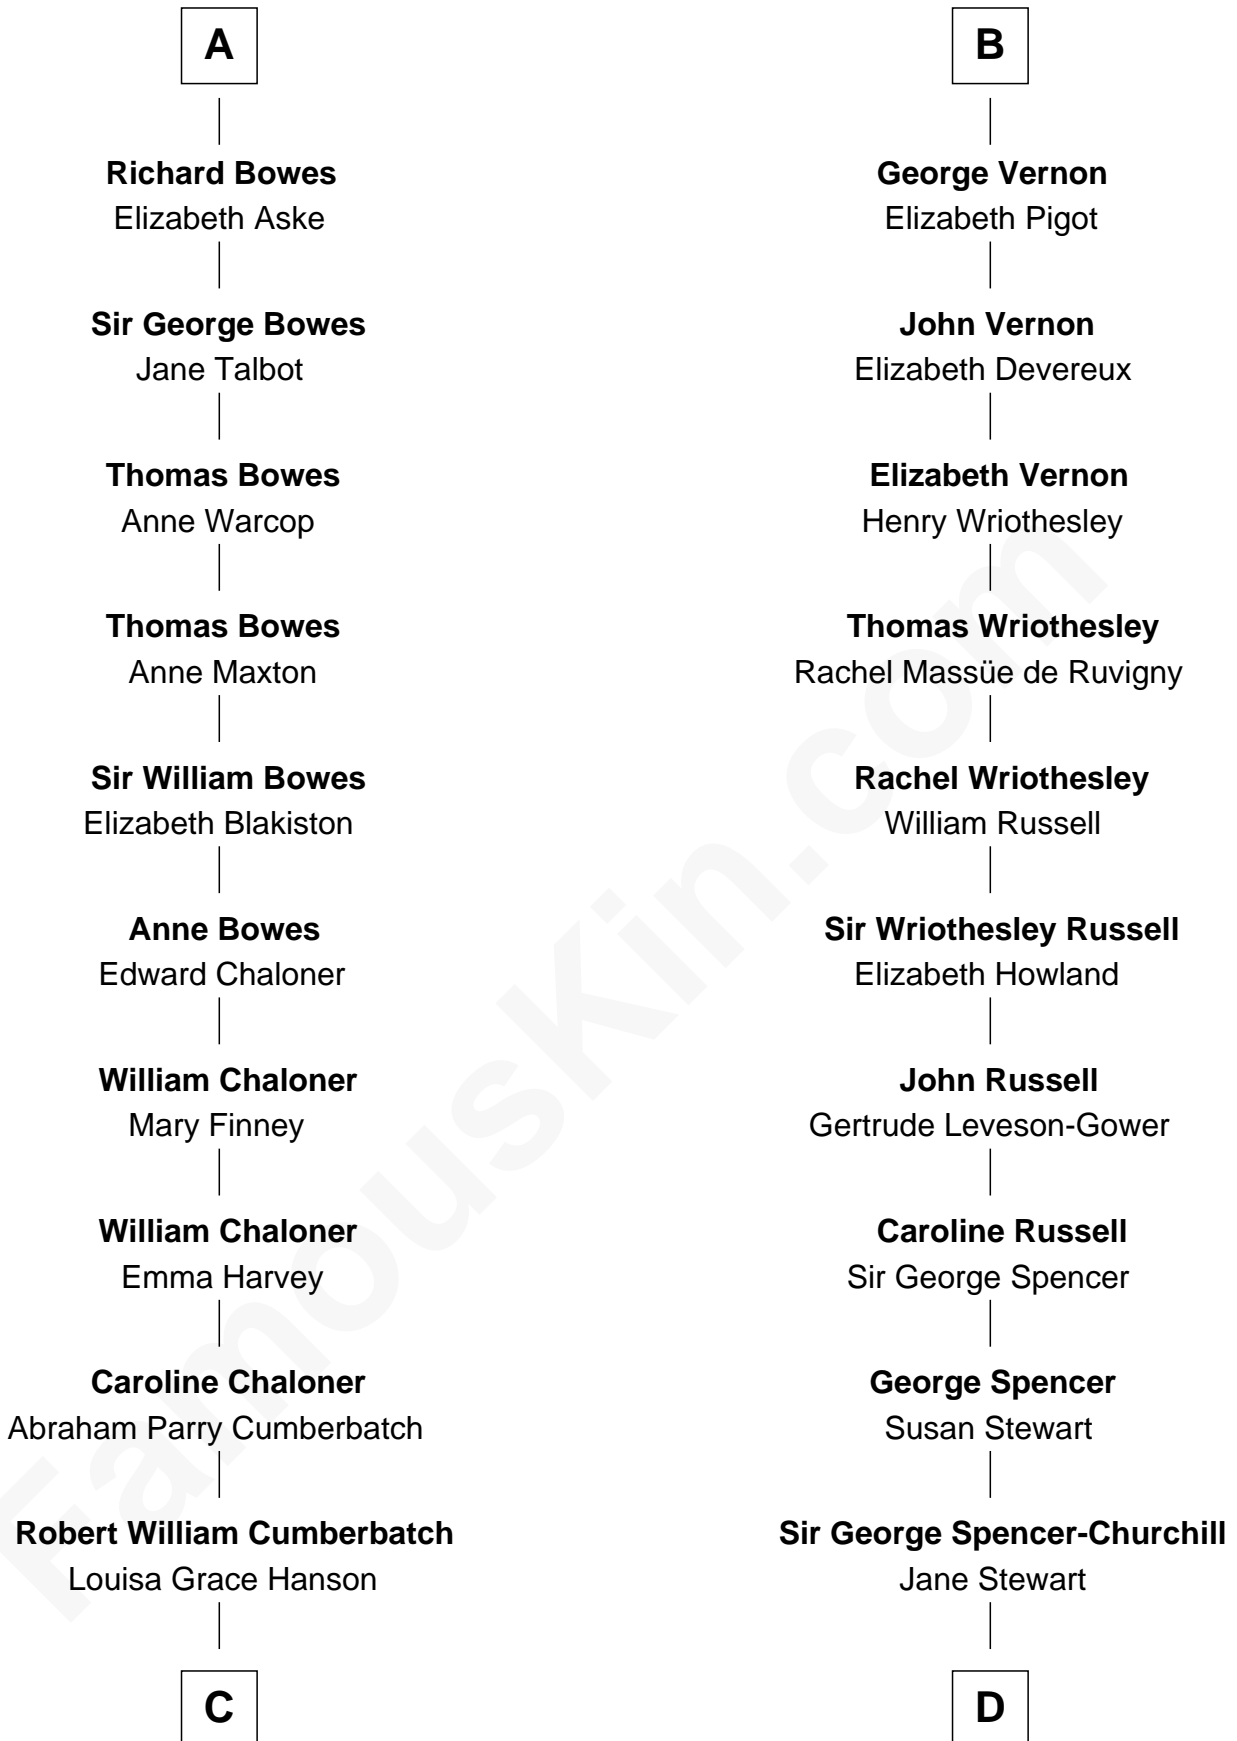

# FamousKin.com Relationship Chart of

**Benedict Cumberbatch**

*Movie, Television and Stage Actor*

19th cousin 1 time removed of

**Sir Winston Churchill**

*Prime Minister of the United Kingdom*

**C**

**Henry Alfred Cumberbatch**

Hélène Gertrude Rees

**Henry Carlton Cumberbatch**

Pauline Ellen Laing Congdon

**Timothy Carlton Congdon Cumberbatch**

Wanda Venham

**Benedict Cumberbatch**

*Movie, Television and Stage Actor*

**D**