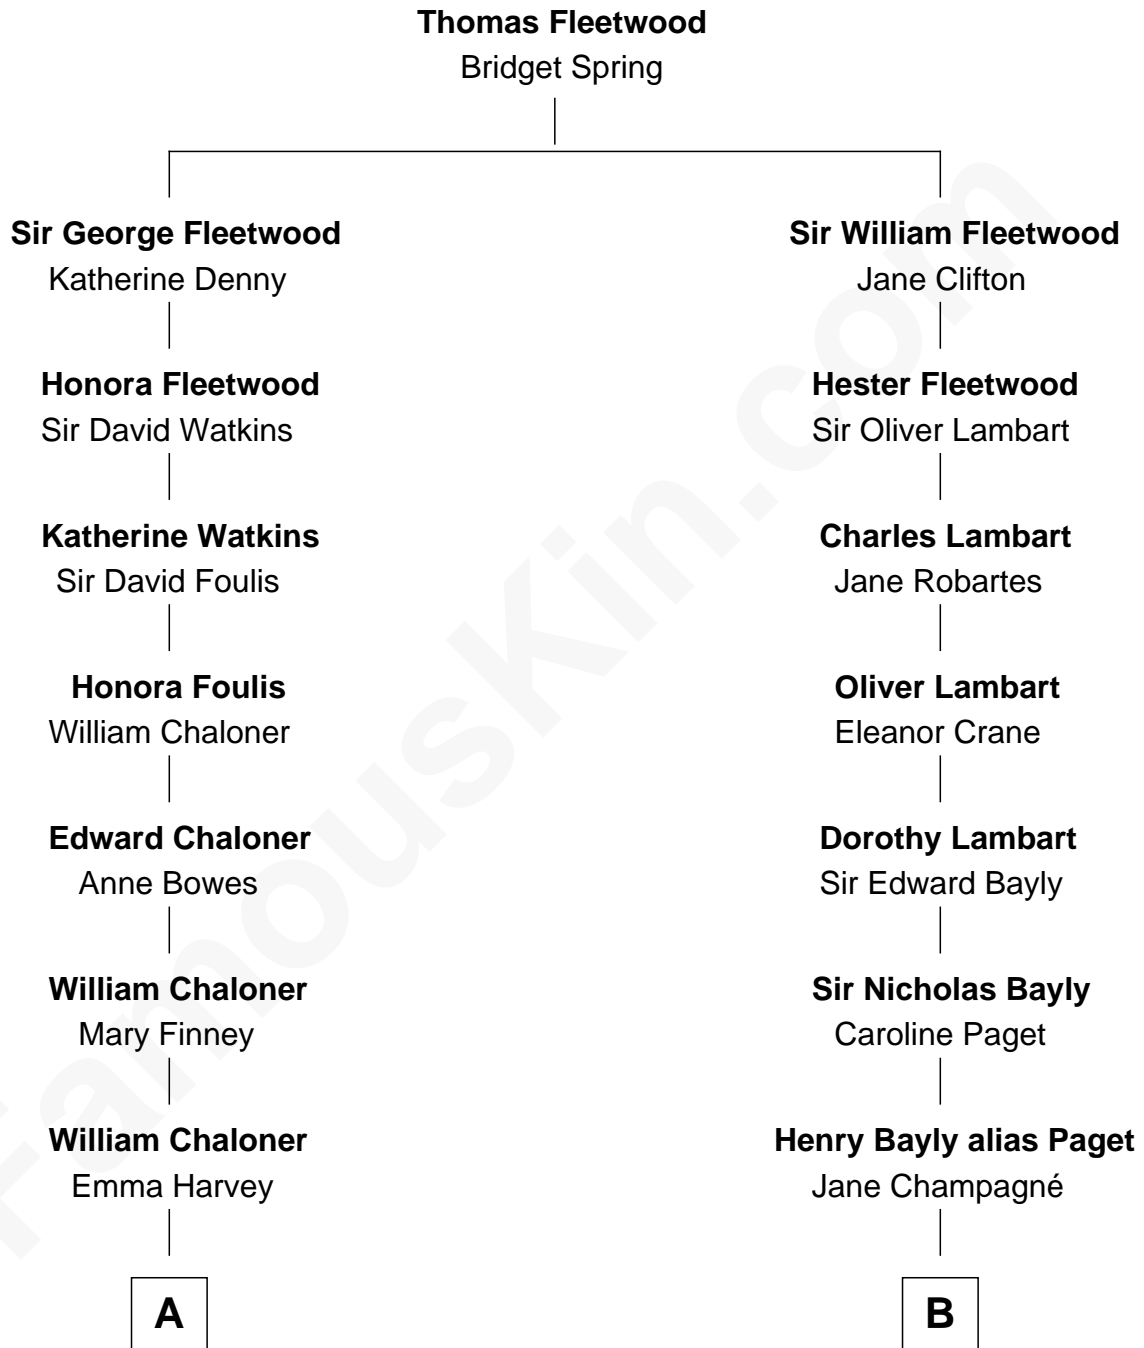

FamousKin.com

Relationship Chart of

Benedict Cumberbatch

Movie, Television and Stage Actor

11th cousin 1 time removed of

Sir Winston Churchill

Prime Minister of the United Kingdom

A

Caroline Chaloner
Abraham Parry Cumberbatch

Robert William Cumberbatch
Louisa Grace Hanson

Henry Alfred Cumberbatch
Hélène Gertrude Rees

Henry Carlton Cumberbatch
Pauline Ellen Laing Congdon

Timothy Carlton Congdon Cumberbatch
Wanda Ventham