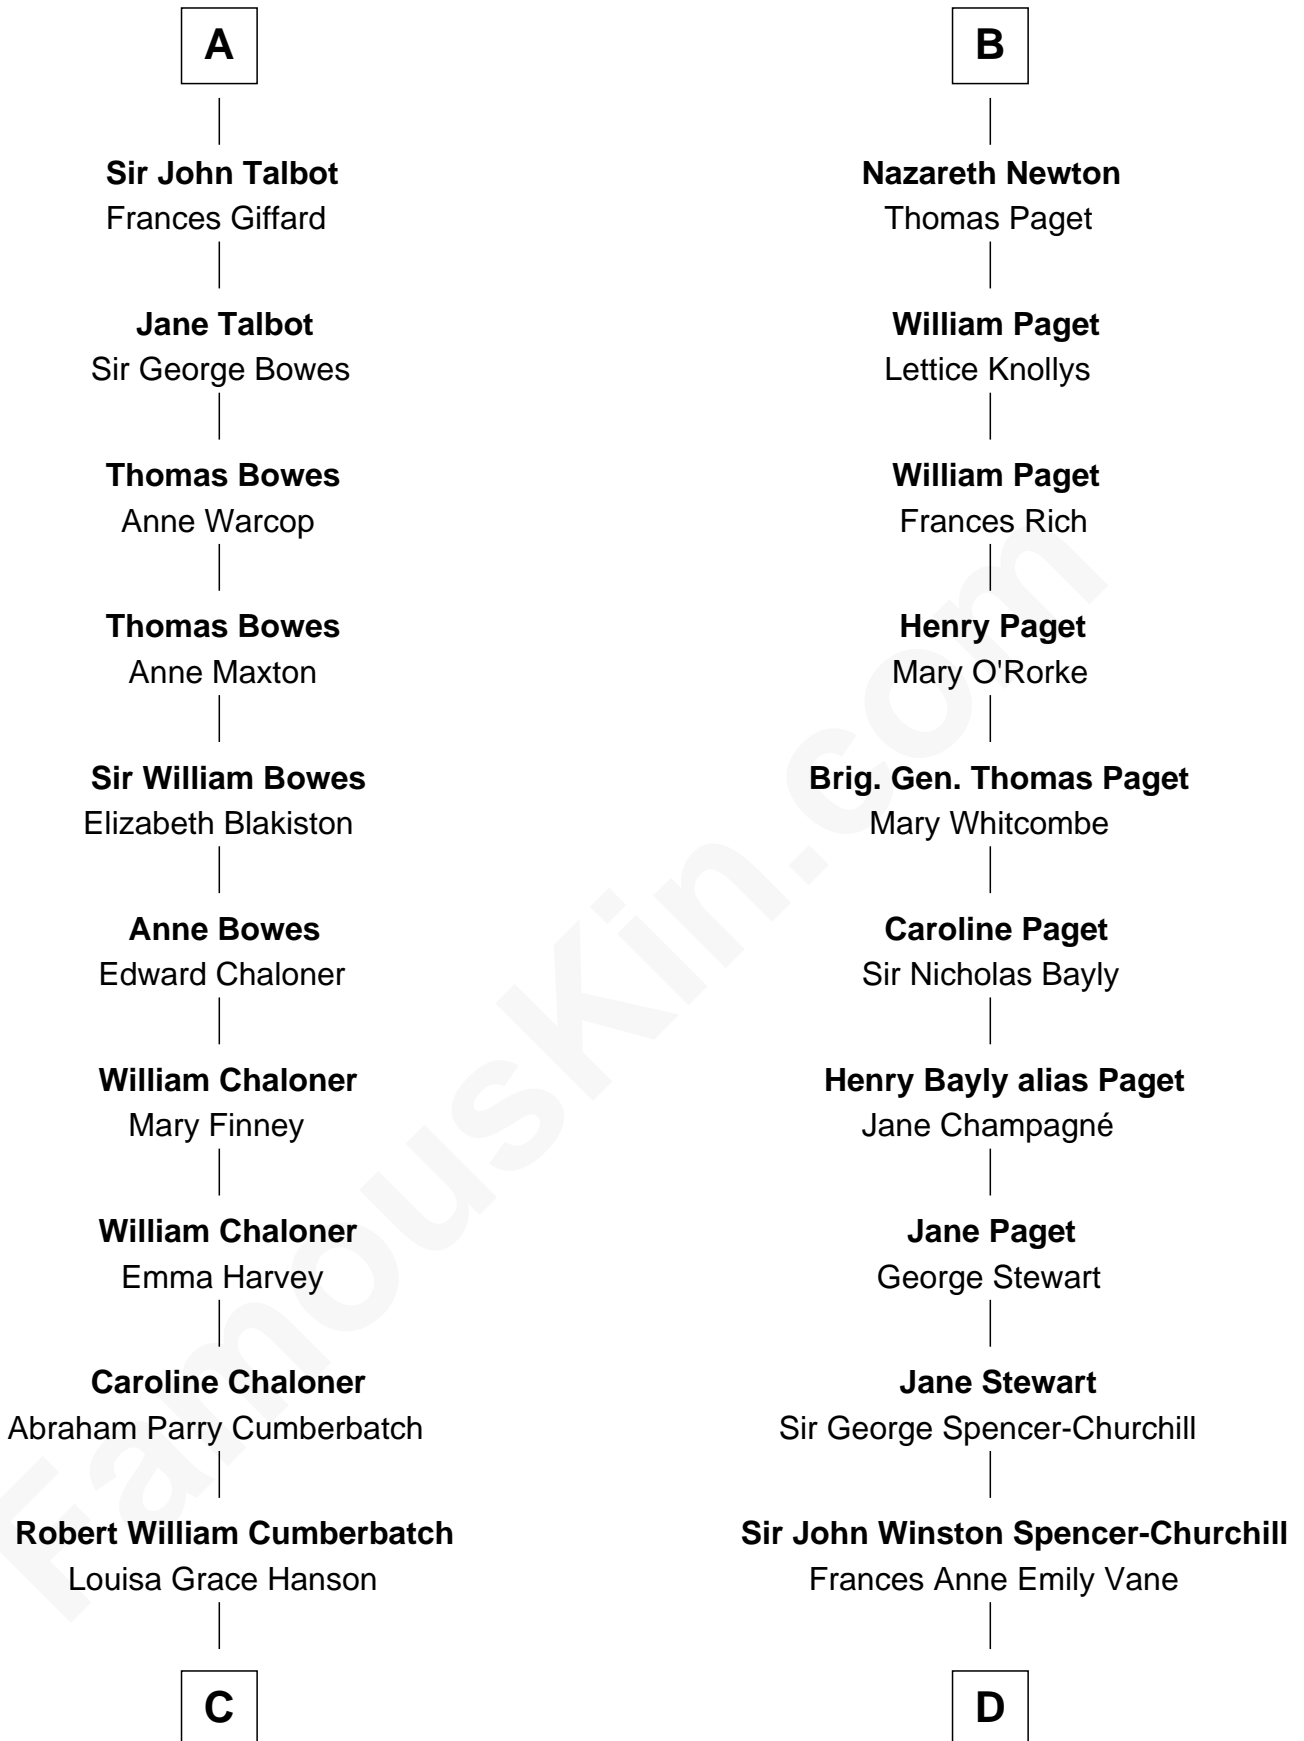

## Relationship Chart of

**Benedict Cumberbatch**

*Movie, Television and Stage Actor*

18th cousin 2 times removed of

**Sir Winston Churchill**

*Prime Minister of the United Kingdom*

**Humphrey de Bohun**

Elizabeth Plantagenet

**Eleanor de Bohun**  
Sir James le Boteler

**James le Boteler**  
Elizabeth Darcy

**James Butler**  
Anne de Welles

**James Butler**  
Joan Beauchamp

**Elizabeth Butler**  
John Talbot

**Sir Gilbert Talbot**  
Audrey Cotton

**Sir John Talbot**  
Margaret Troutbeck

**A**

**Margaret de Bohun**  
Sir Hugh de Courtnay

**Sir Philip Courtenay**  
Anne Wake

**Sir John Courtenay**  
Joan Champernoun

**Sir Philip Courtenay**  
Elizabeth Hungerford

**Katherine Courtenay**  
Sir William Huddesfield

**Elizabeth Huddesfield**  
Sir Anthony Poyntz

**Margaret Poyntz**  
Sir John Newton

**B**

**C**

**Henry Alfred Cumberbatch**  
Hélène Gertrude Rees

**Henry Carlton Cumberbatch**  
Pauline Ellen Laing Congdon