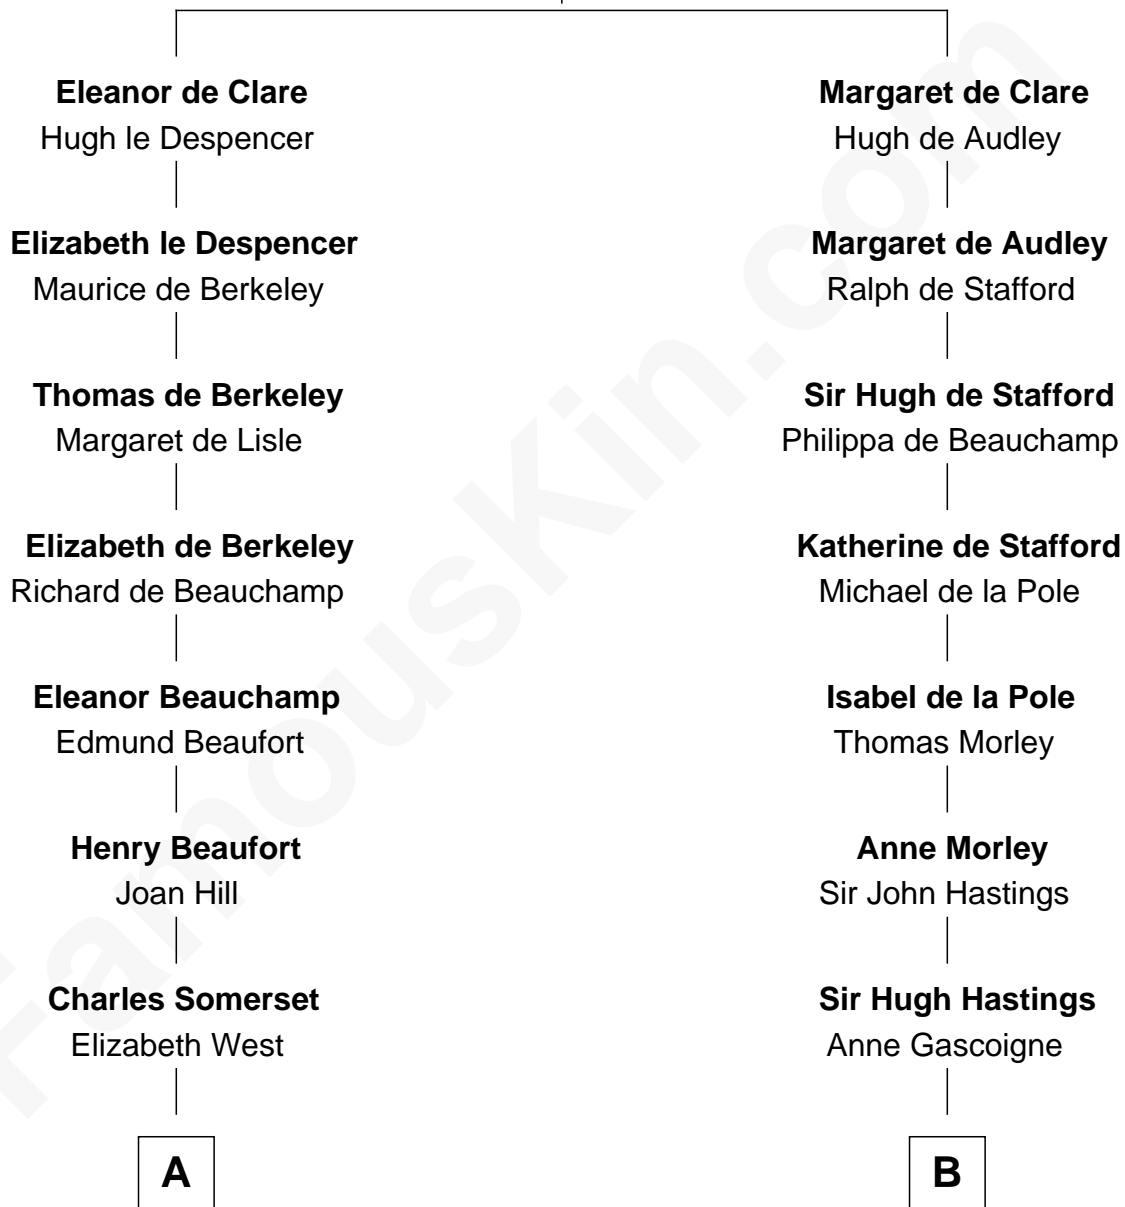

FamousKin.com Relationship Chart of

Benedict Cumberbatch
Movie, Television and Stage Actor

20th cousin 1 time removed of

William Howard Taft
27th U.S. President

Sir Gilbert de Clare
Joan of Acre

C

Robert William Cumberbatch

Louisa Grace Hanson

Henry Alfred Cumberbatch

Hélène Gertrude Rees

Henry Carlton Cumberbatch

Pauline Ellen Laing Congdon

Timothy Carlton Congdon Cumberbatch

Wanda Ventham

Benedict Cumberbatch

Movie, Television and Stage Actor

D

Rhoda Rawson

Aaron Taft

Peter Rawson Taft

Sylvia Howard

Alphonso Taft

Louisa Maria Torrey

William Howard Taft

27th U.S. President