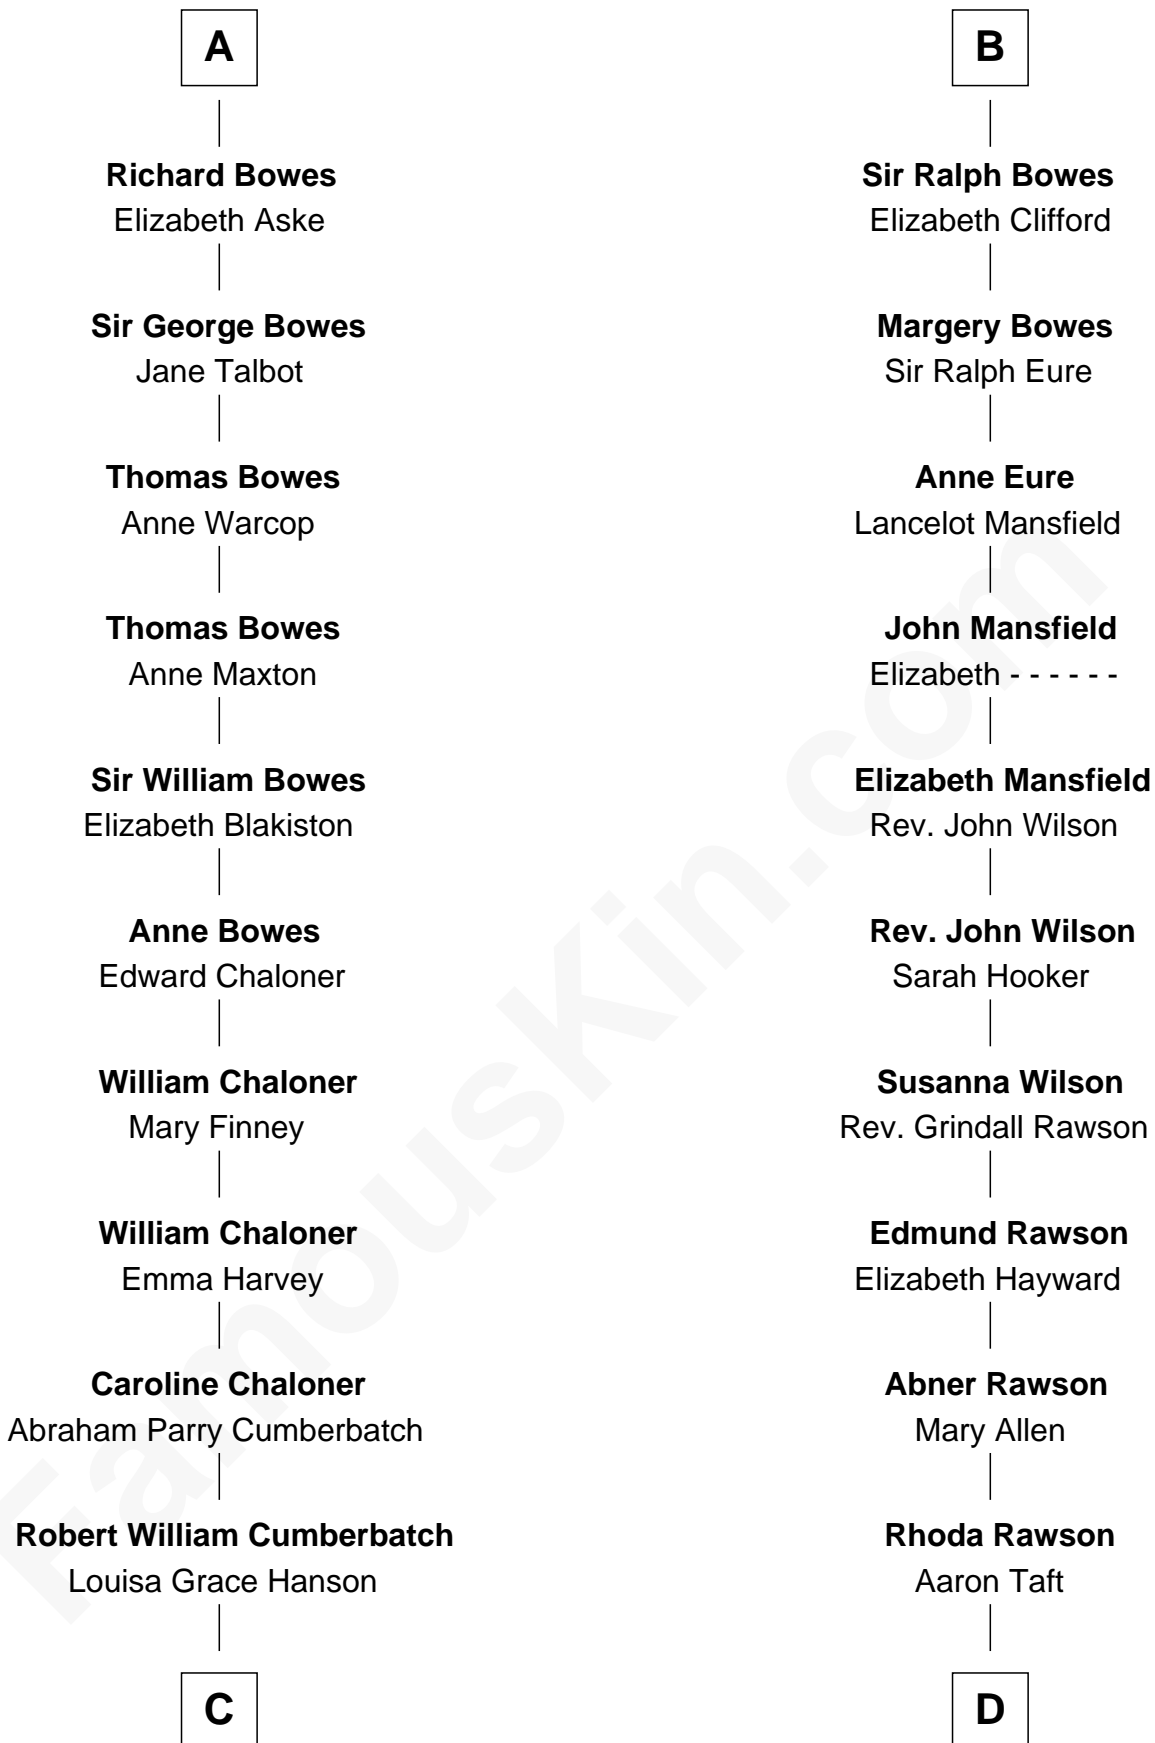

# FamousKin.com Relationship Chart of

**Benedict Cumberbatch**  
*Movie, Television and Stage Actor*

19th cousin 1 time removed of

**William Howard Taft**  
*27th U.S. President*

Henry FitzRandolph

**C**

**Henry Alfred Cumberbatch**

Hélène Gertrude Rees

**Henry Carlton Cumberbatch**

Pauline Ellen Laing Congdon

**Timothy Carlton Congdon Cumberbatch**

Wanda Ventham

**Benedict Cumberbatch**

*Movie, Television and Stage Actor*

**D**

**Peter Rawson Taft**

Sylvia Howard

**Alphonso Taft**

Louisa Maria Torrey

**William Howard Taft**

*27th U.S. President*