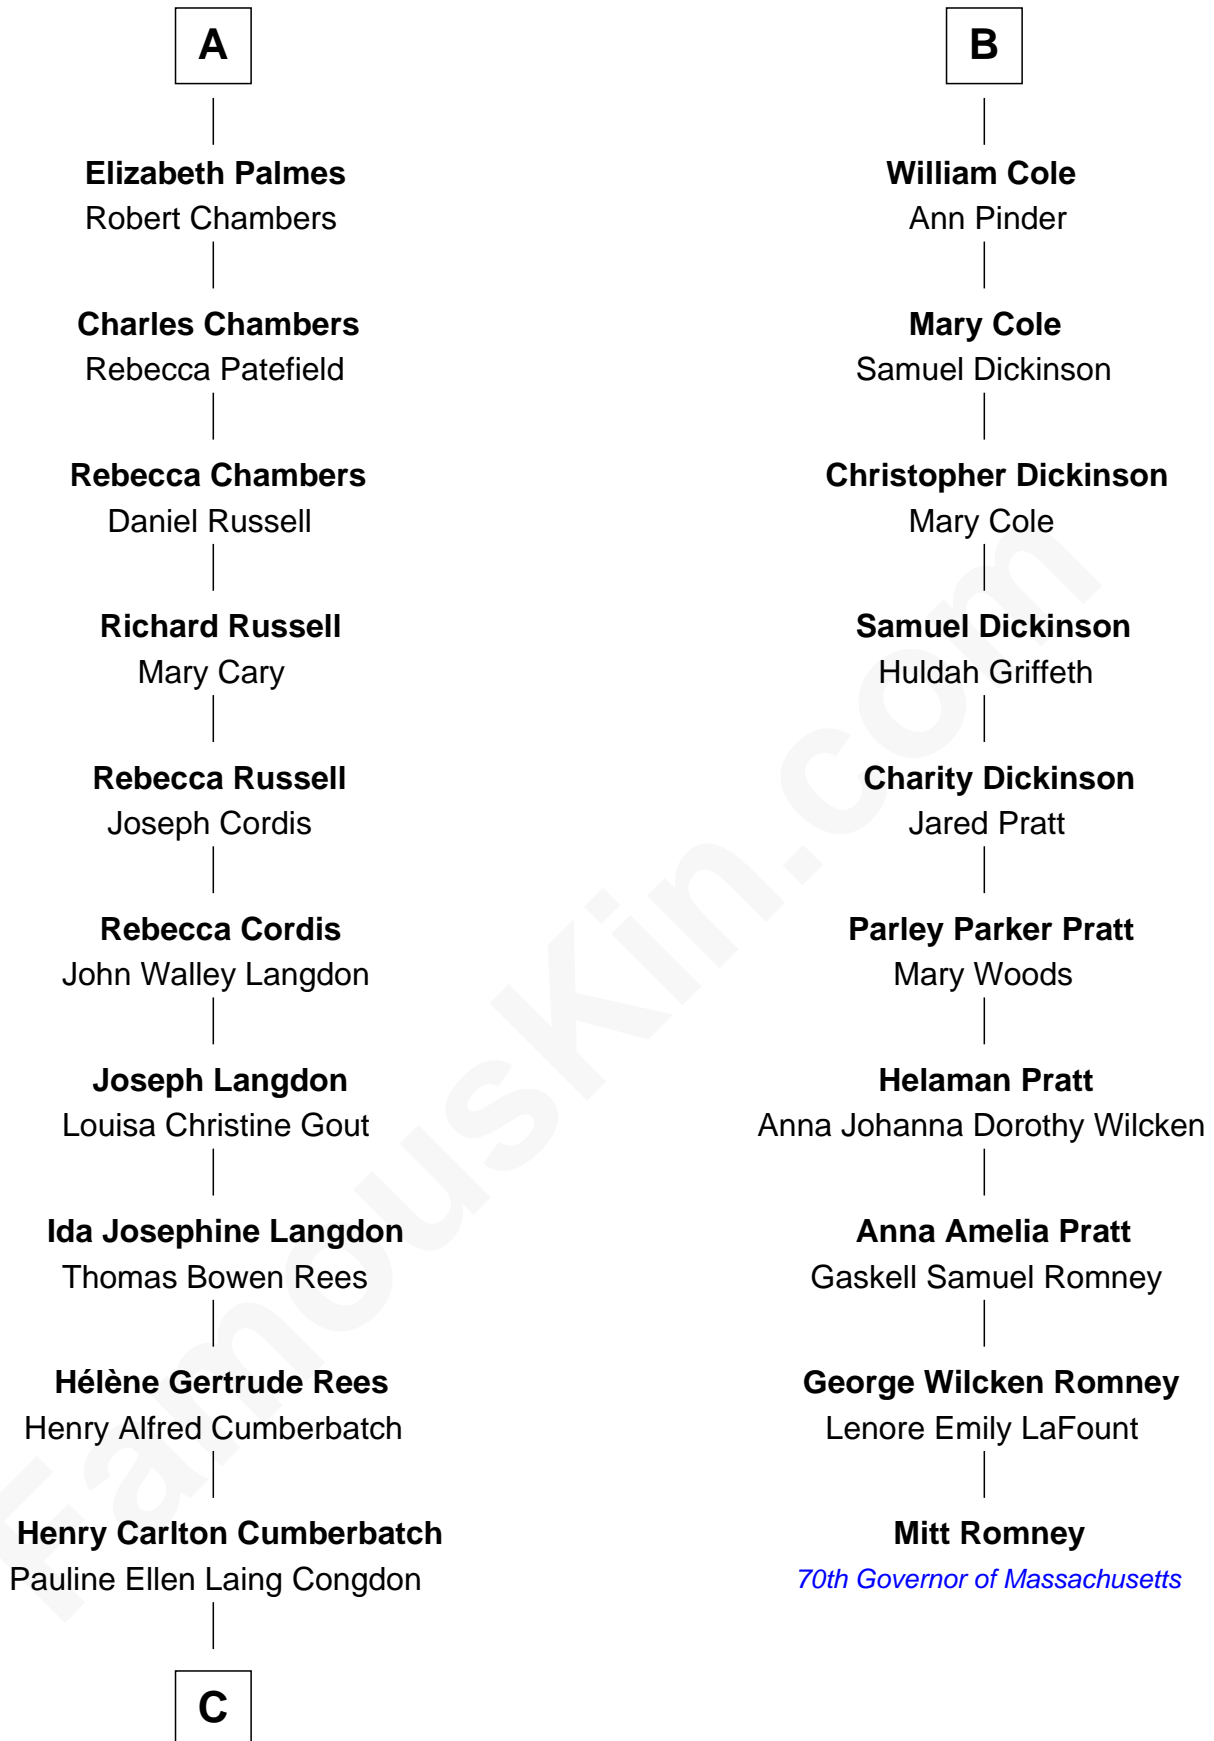

FamousKin.com

Relationship Chart of

Benedict Cumberbatch

Movie, Television and Stage Actor

16th cousin 2 times removed of

Mitt Romney

70th Governor of Massachusetts

Sir Thomas Blount

Margaret de Gresley

Timothy Carlton Congdon Cumberbatch

Wanda Ventham

Benedict Cumberbatch

Movie, Television and Stage Actor

FamousKin.com