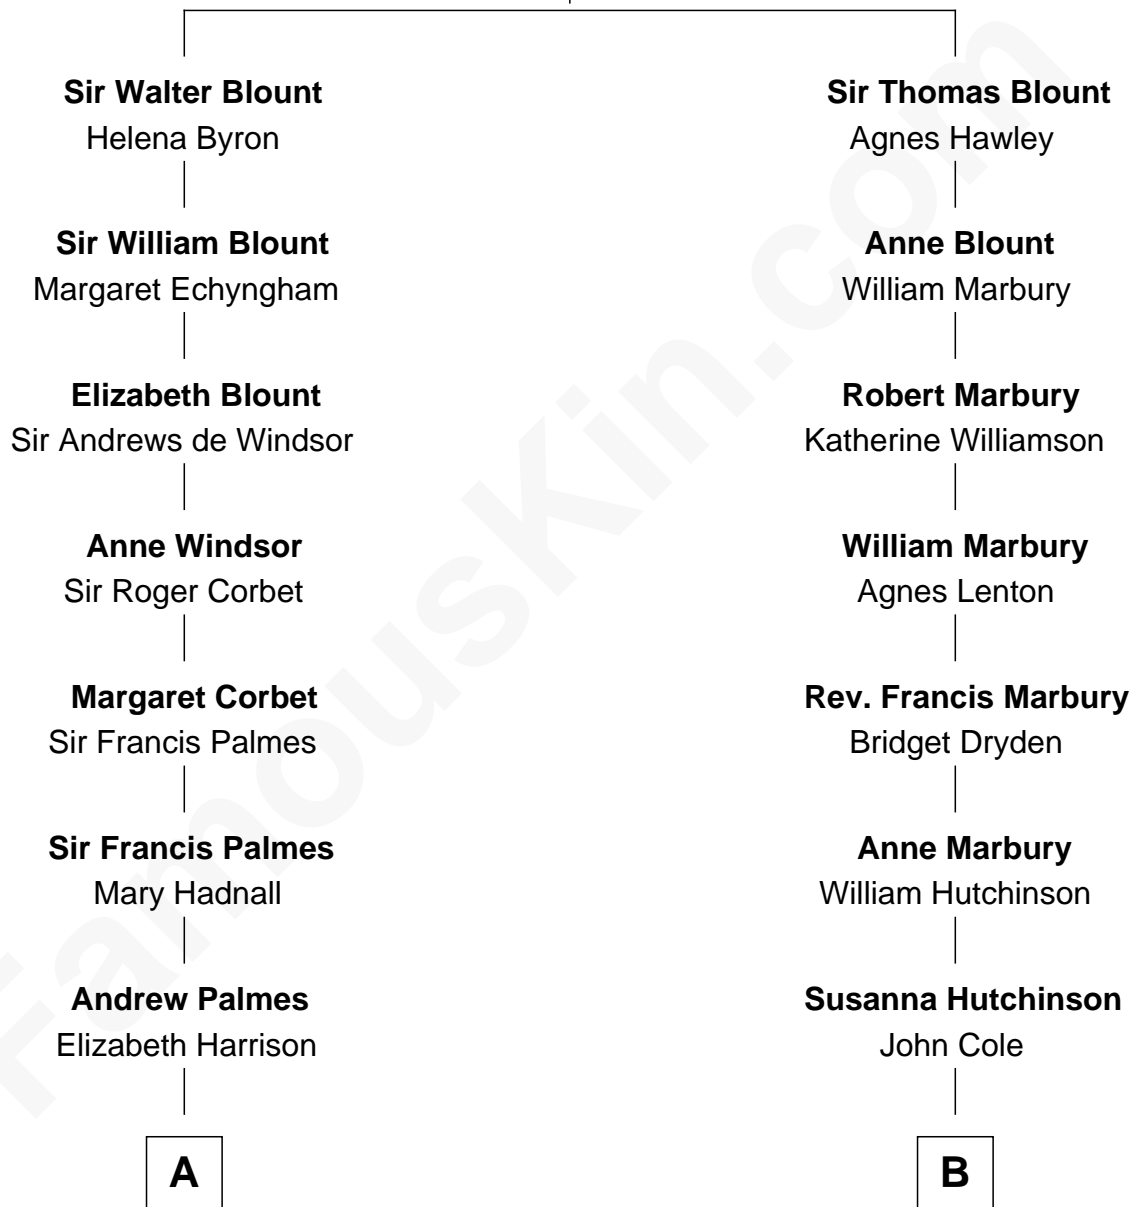

FamousKin.com

Relationship Chart of

Benedict Cumberbatch

Movie, Television and Stage Actor

16th cousin 2 times removed of

Mitt Romney

70th Governor of Massachusetts

Sir Thomas Blount

Margaret de Gresley

Timothy Carlton Congdon Cumberbatch

Wanda Ventham

Benedict Cumberbatch

Movie, Television and Stage Actor

FamousKin.com