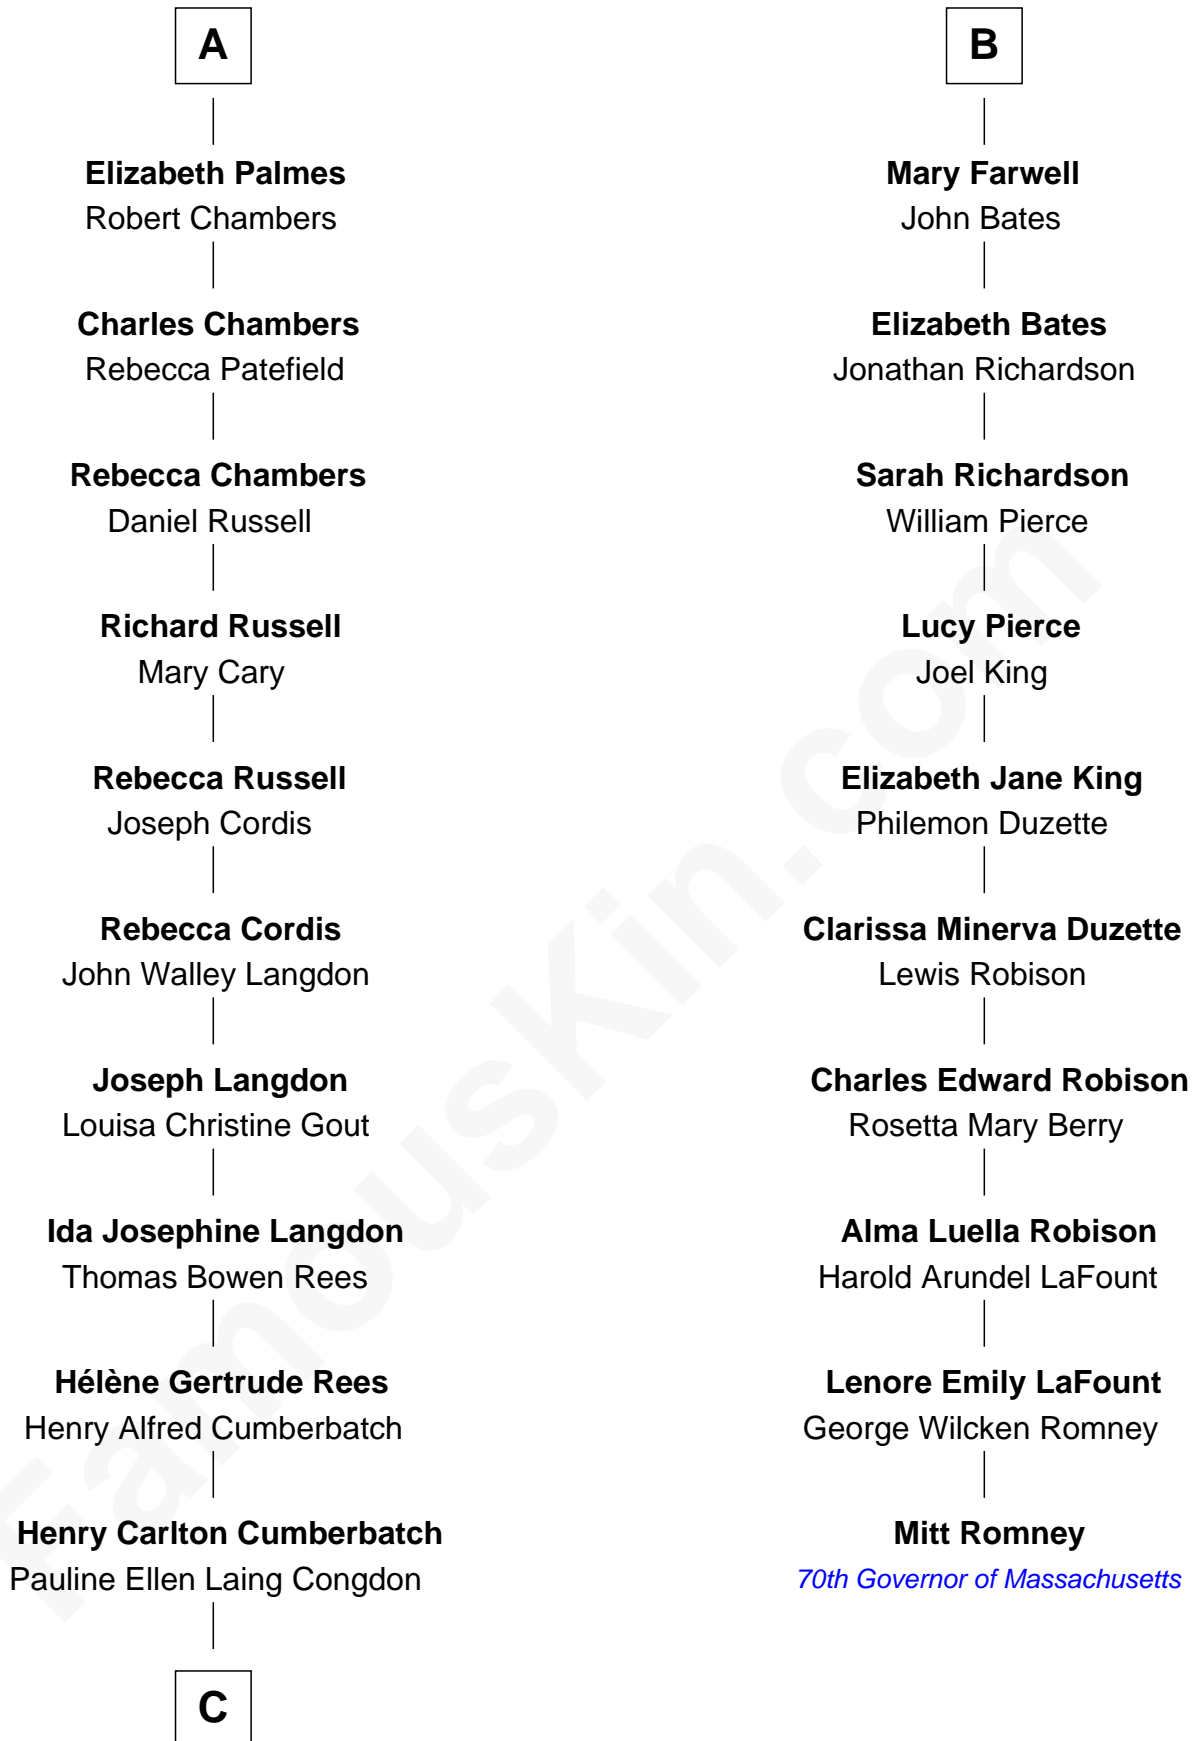

## Relationship Chart of

**Benedict Cumberbatch**

*Movie, Television and Stage Actor*

**16th cousin 2 times removed of**

**Mitt Romney**

*70th Governor of Massachusetts*

**Sir Robert Corbet**

Margaret - - - - -

**Timothy Carlton Congdon Cumberbatch**

Wanda Ventham

**Benedict Cumberbatch**

*Movie, Television and Stage Actor*

FamousKin.com