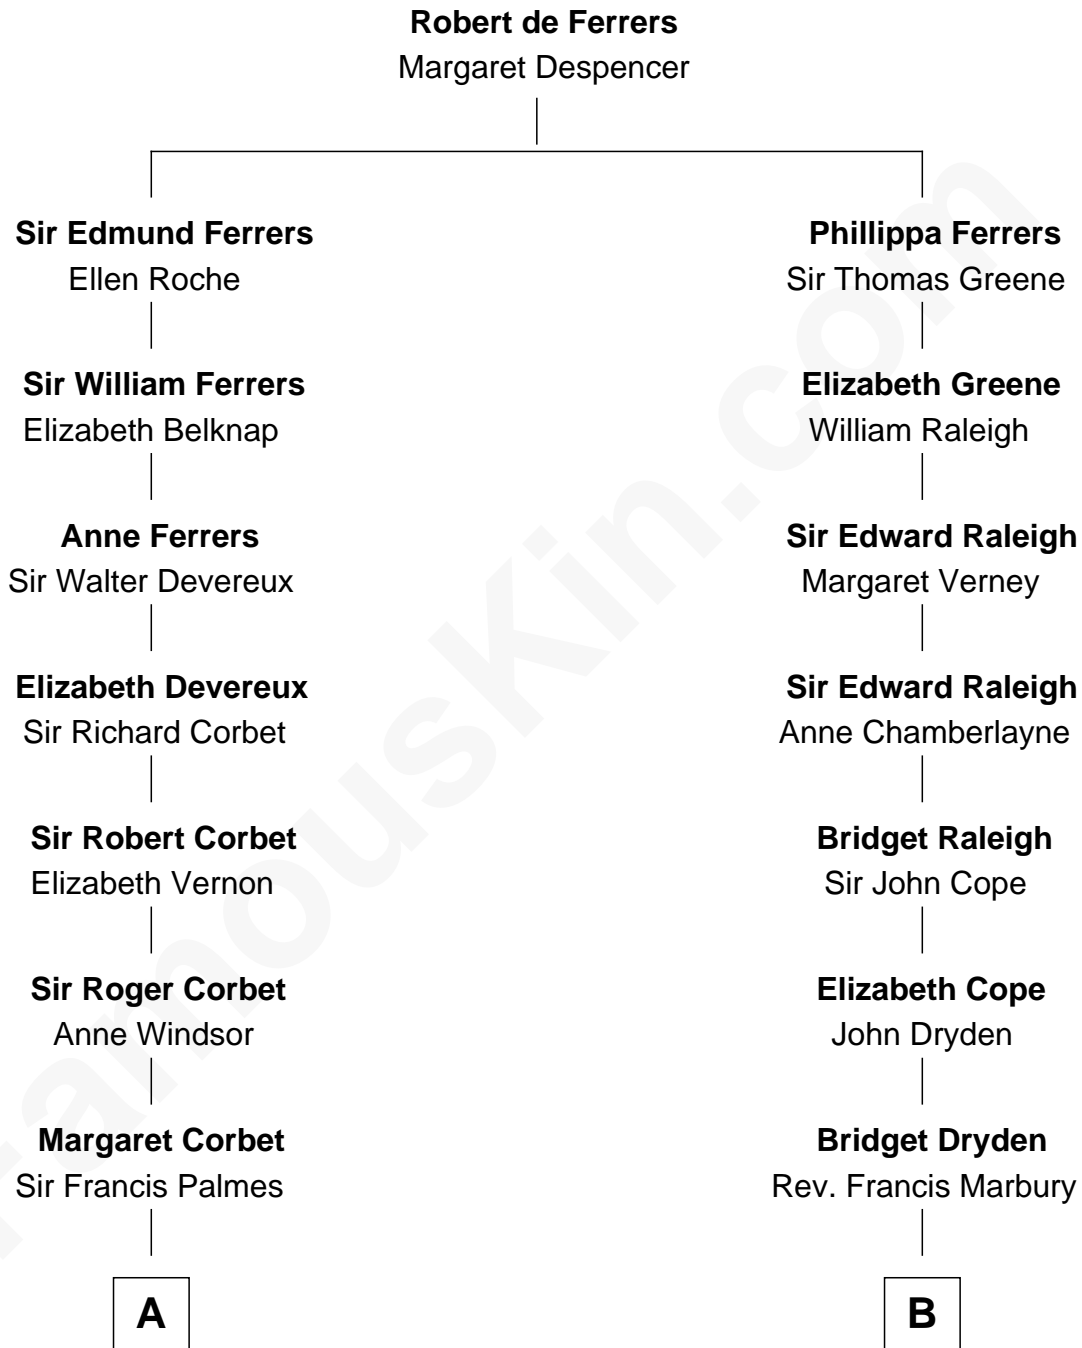

FamousKin.com

Relationship Chart of

Benedict Cumberbatch

Movie, Television and Stage Actor

18th cousin 2 times removed of

Mitt Romney

70th Governor of Massachusetts

C