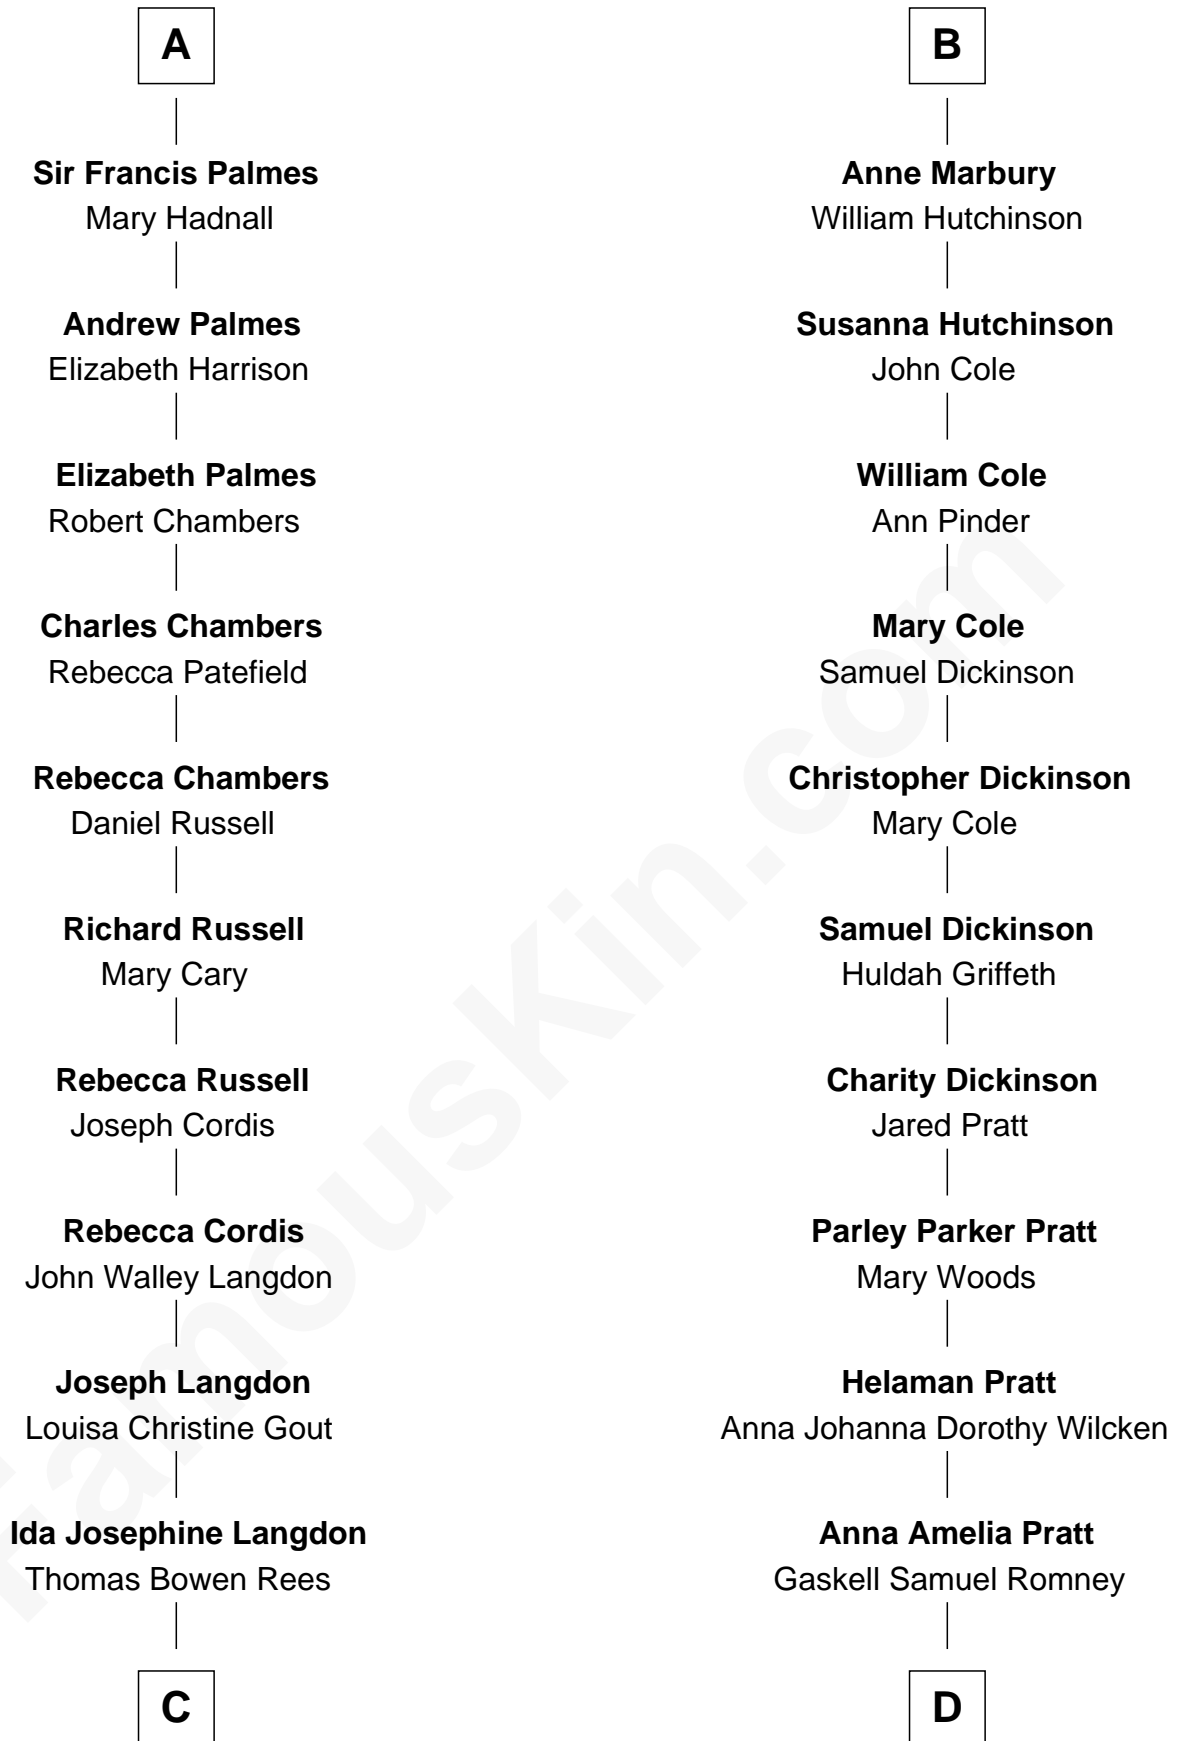

FamousKin.com

Relationship Chart of

Benedict Cumberbatch

Movie, Television and Stage Actor

18th cousin 2 times removed of

Mitt Romney

70th Governor of Massachusetts

C

Hélène Gertrude Rees
Henry Alfred Cumberbatch

Henry Carlton Cumberbatch
Pauline Ellen Laing Congdon

Timothy Carlton Congdon Cumberbatch
Wanda Ventham

Benedict Cumberbatch
Movie, Television and Stage Actor

D

George Wilcken Romney
Lenore Emily LaFount

Mitt Romney
70th Governor of Massachusetts

FamousKin.com