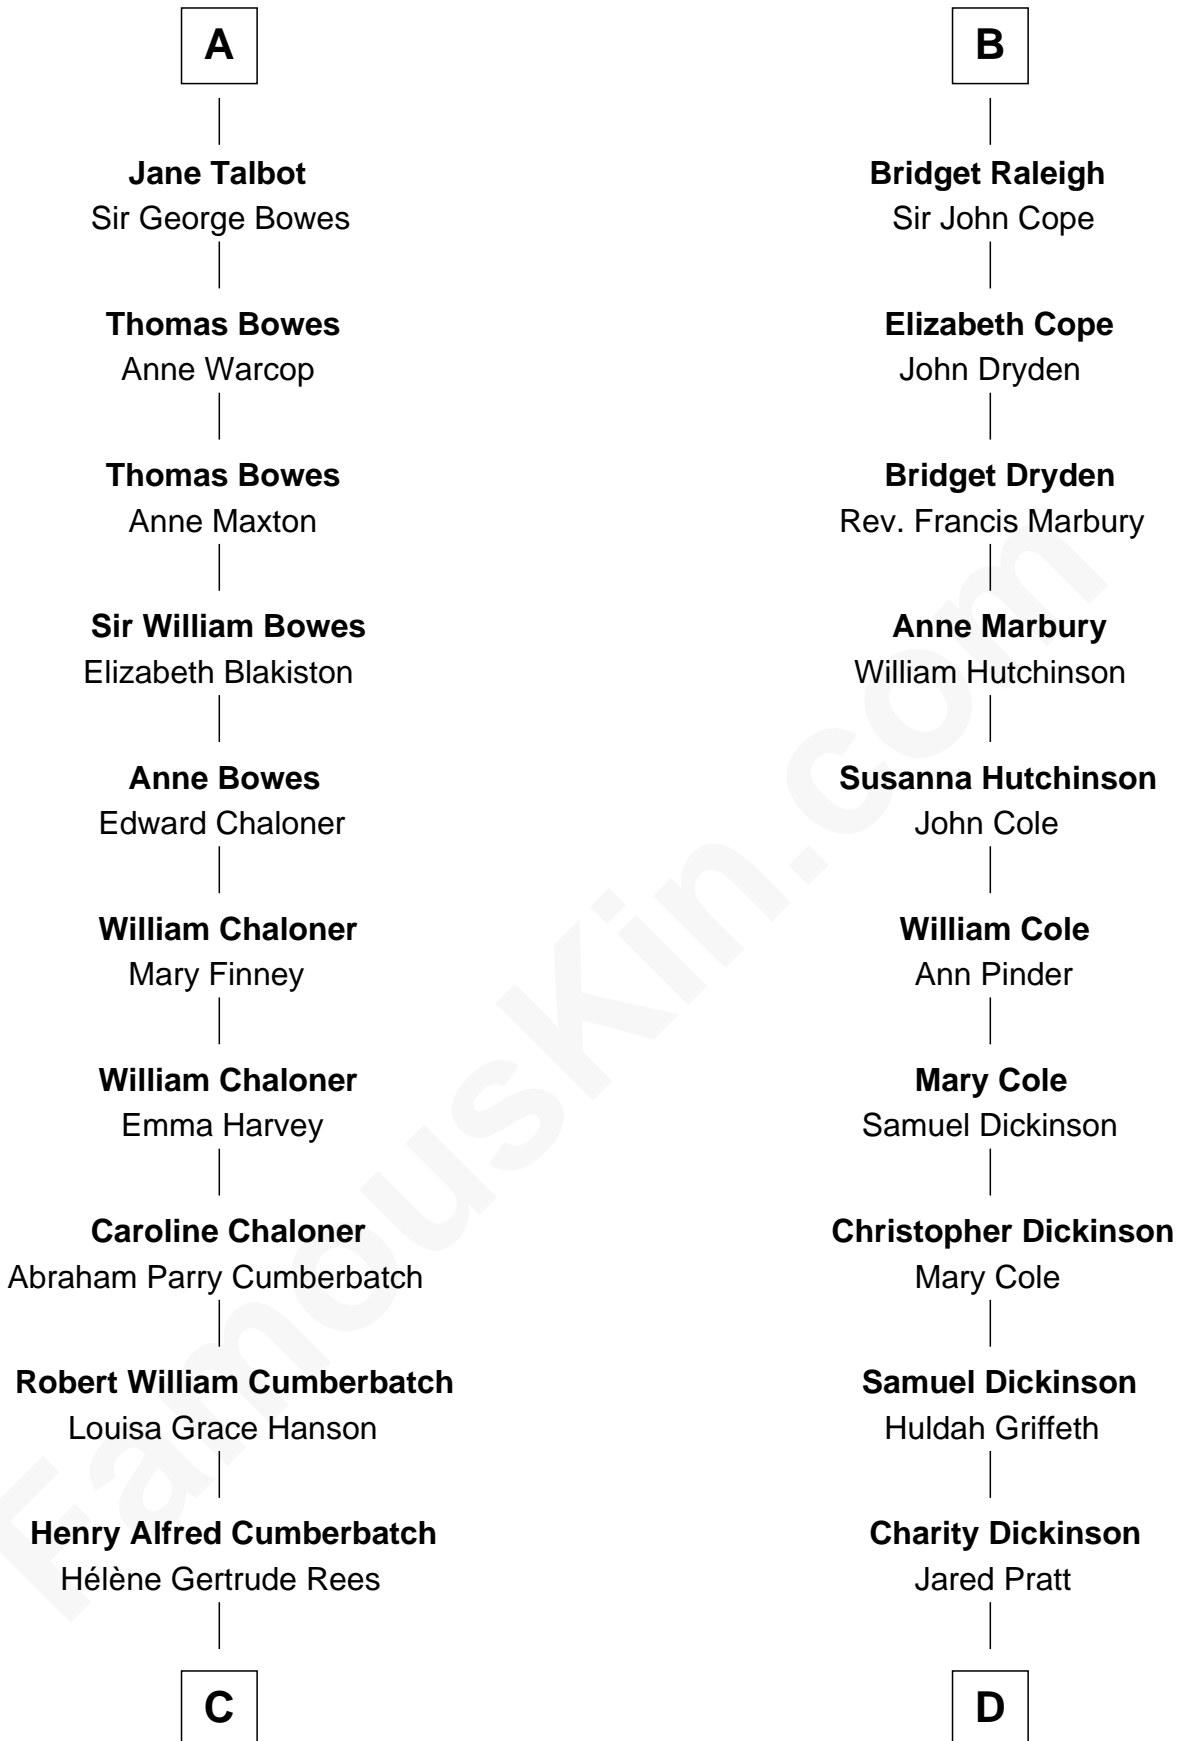

FamousKin.com

Relationship Chart of

Benedict Cumberbatch

Movie, Television and Stage Actor

19th cousin 2 times removed of

Mitt Romney

70th Governor of Massachusetts

Sir James le Boteler

Eleanor de Bohun

C

Henry Carlton Cumberbatch

Pauline Ellen Laing Congdon

Timothy Carlton Congdon Cumberbatch

Wanda Ventham

Benedict Cumberbatch

Movie, Television and Stage Actor

D

Parley Parker Pratt

Mary Woods

Helaman Pratt

Anna Johanna Dorothy Wilcken

Anna Amelia Pratt

Gaskell Samuel Romney

George Wilcken Romney

Lenore Emily LaFount

Mitt Romney

70th Governor of Massachusetts