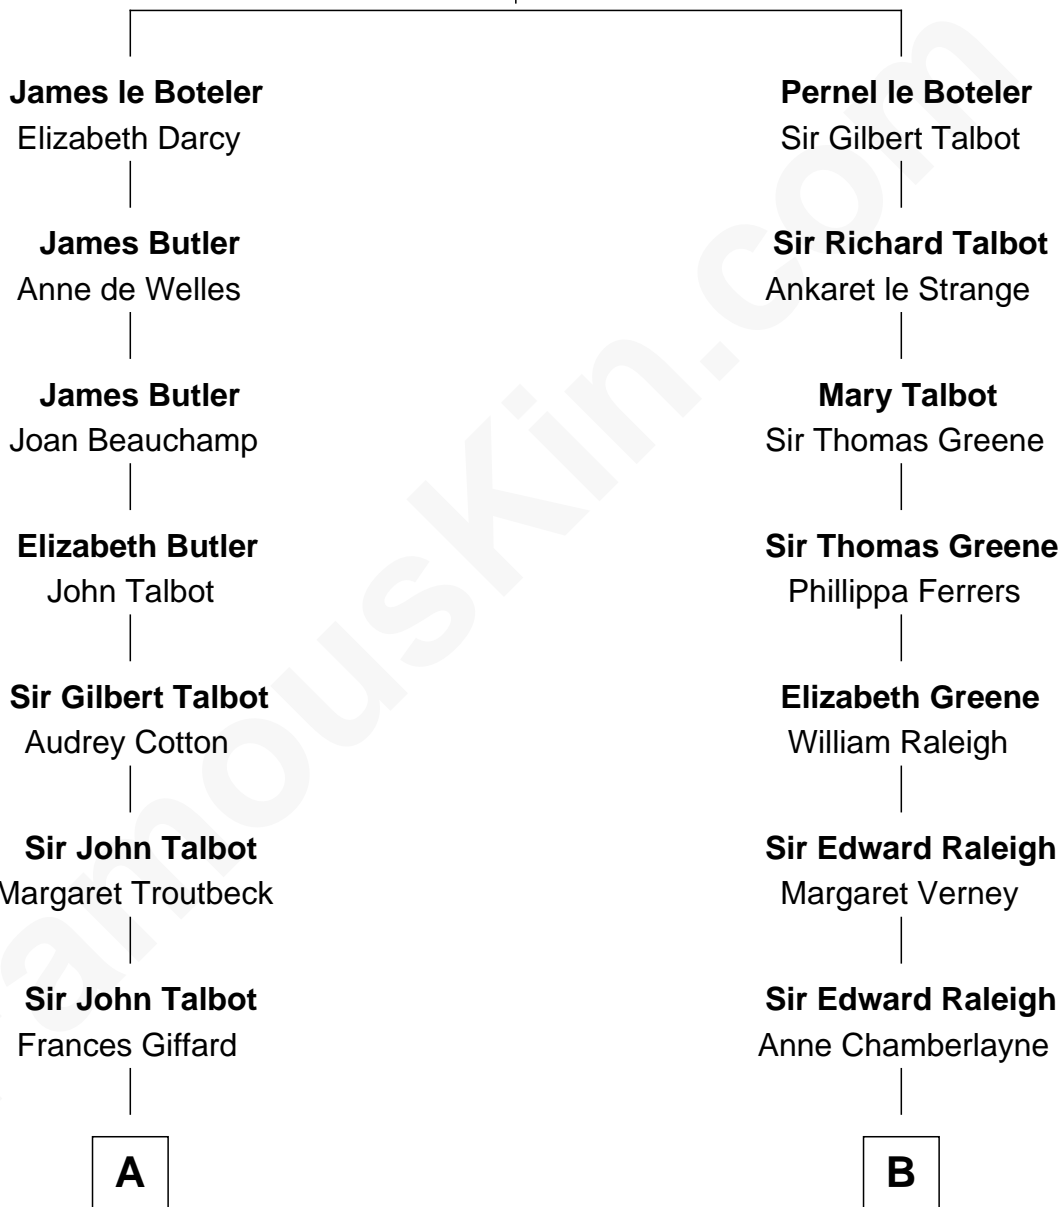

FamousKin.com

Relationship Chart of

Benedict Cumberbatch

Movie, Television and Stage Actor

19th cousin 2 times removed of

Mitt Romney

70th Governor of Massachusetts

Sir James le Boteler

Eleanor de Bohun

C

Henry Carlton Cumberbatch

Pauline Ellen Laing Congdon

Timothy Carlton Congdon Cumberbatch

Wanda Ventham

Benedict Cumberbatch

Movie, Television and Stage Actor

D

Parley Parker Pratt

Mary Woods

Helaman Pratt

Anna Johanna Dorothy Wilcken

Anna Amelia Pratt

Gaskell Samuel Romney

George Wilcken Romney

Lenore Emily LaFount

Mitt Romney

70th Governor of Massachusetts