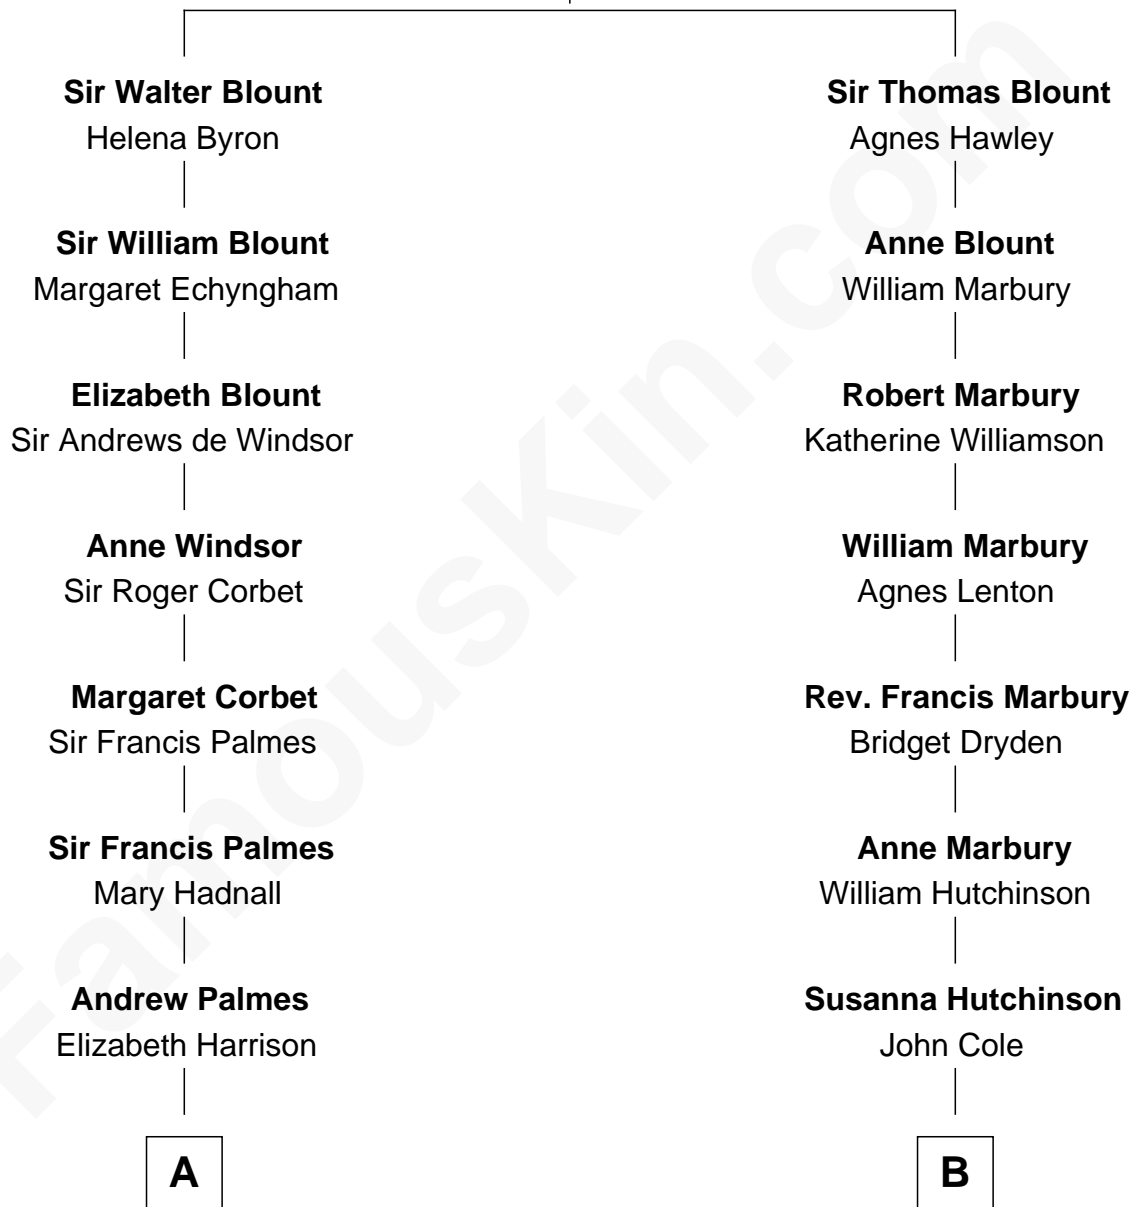

## Relationship Chart of

**Benedict Cumberbatch**

*Movie, Television and Stage Actor*

15th cousin 3 times removed of

**George Romney**

*43rd Governor of Michigan*

**Sir Thomas Blount**

Margaret de Gresley