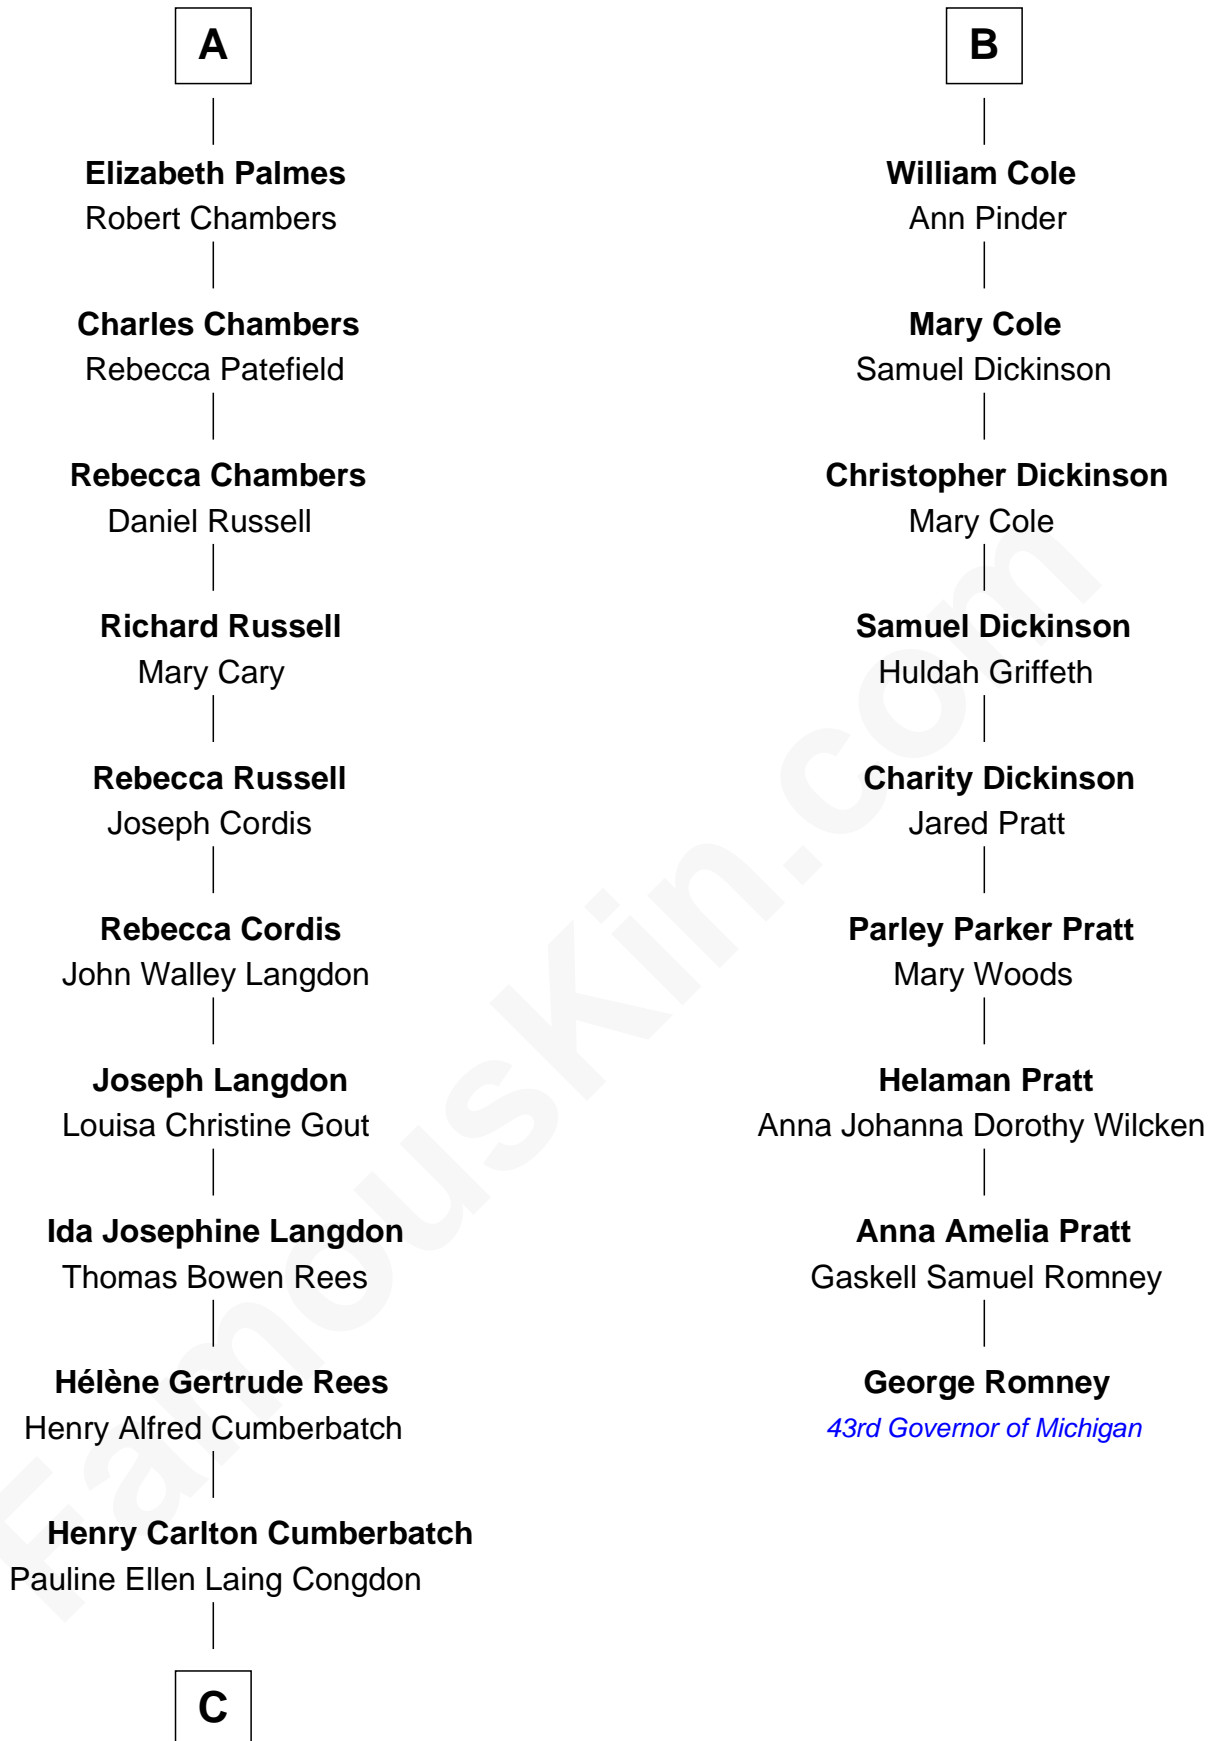

## Relationship Chart of

**Benedict Cumberbatch**

*Movie, Television and Stage Actor*

15th cousin 3 times removed of

**George Romney**

*43rd Governor of Michigan*

**Sir Thomas Blount**

Margaret de Gresley