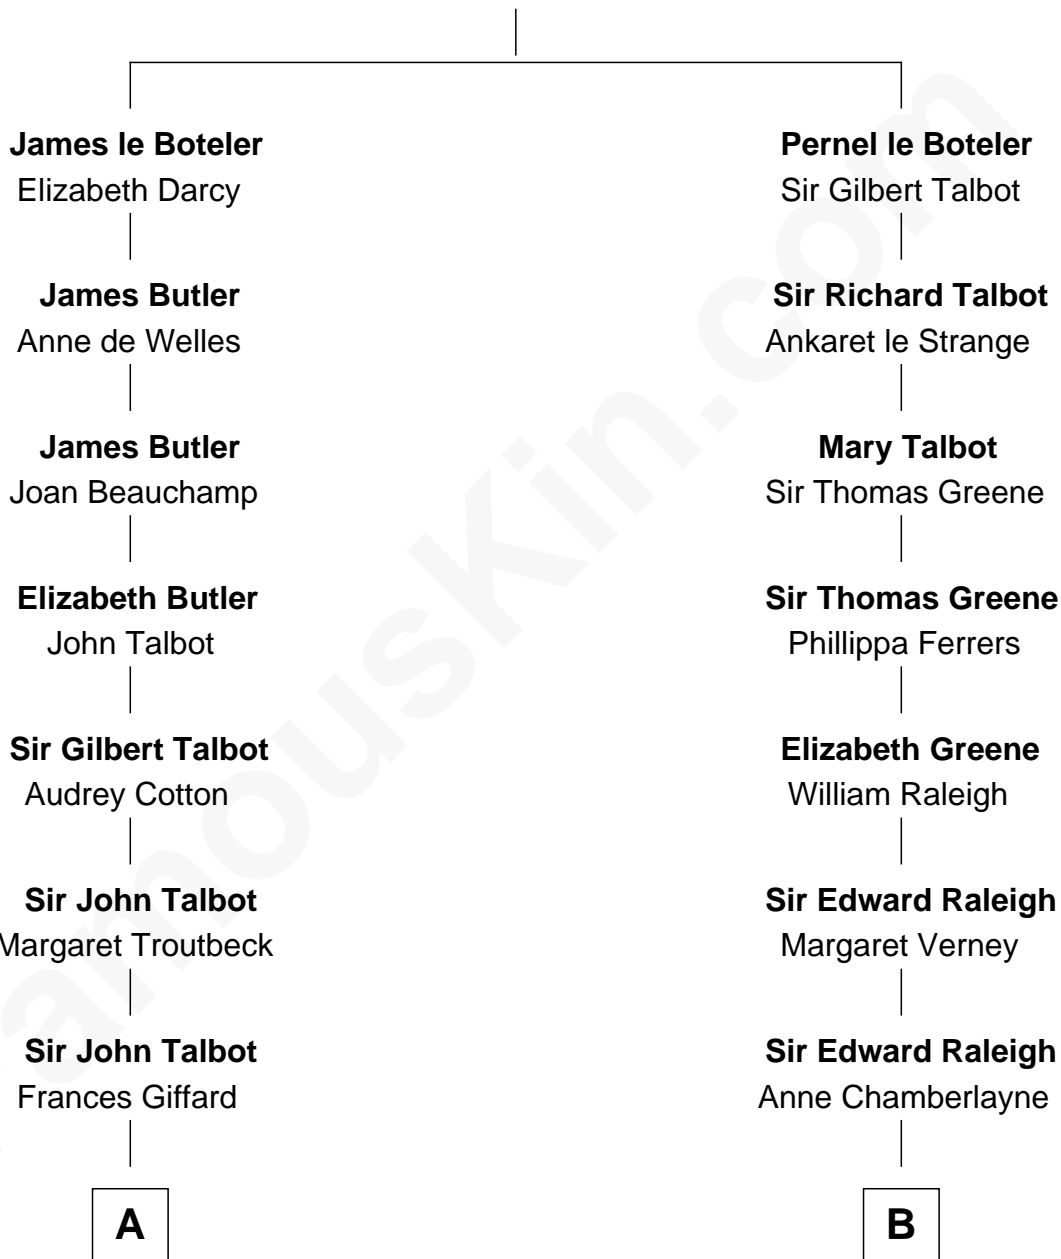

## Relationship Chart of

**Benedict Cumberbatch**  
*Movie, Television and Stage Actor*

19th cousin 1 time removed of

**George Romney**  
*43rd Governor of Michigan*

**Sir James le Boteler**  
 Eleanor de Bohun

**C**

**Henry Carlton Cumberbatch**

Pauline Ellen Laing Congdon

**Timothy Carlton Congdon Cumberbatch**

Wanda Ventham

**Benedict Cumberbatch**

*Movie, Television and Stage Actor*

**D**

**Parley Parker Pratt**

Mary Woods

**Helaman Pratt**

Anna Johanna Dorothy Wilcken

**Anna Amelia Pratt**

Gaskell Samuel Romney

**George Romney**

*43rd Governor of Michigan*