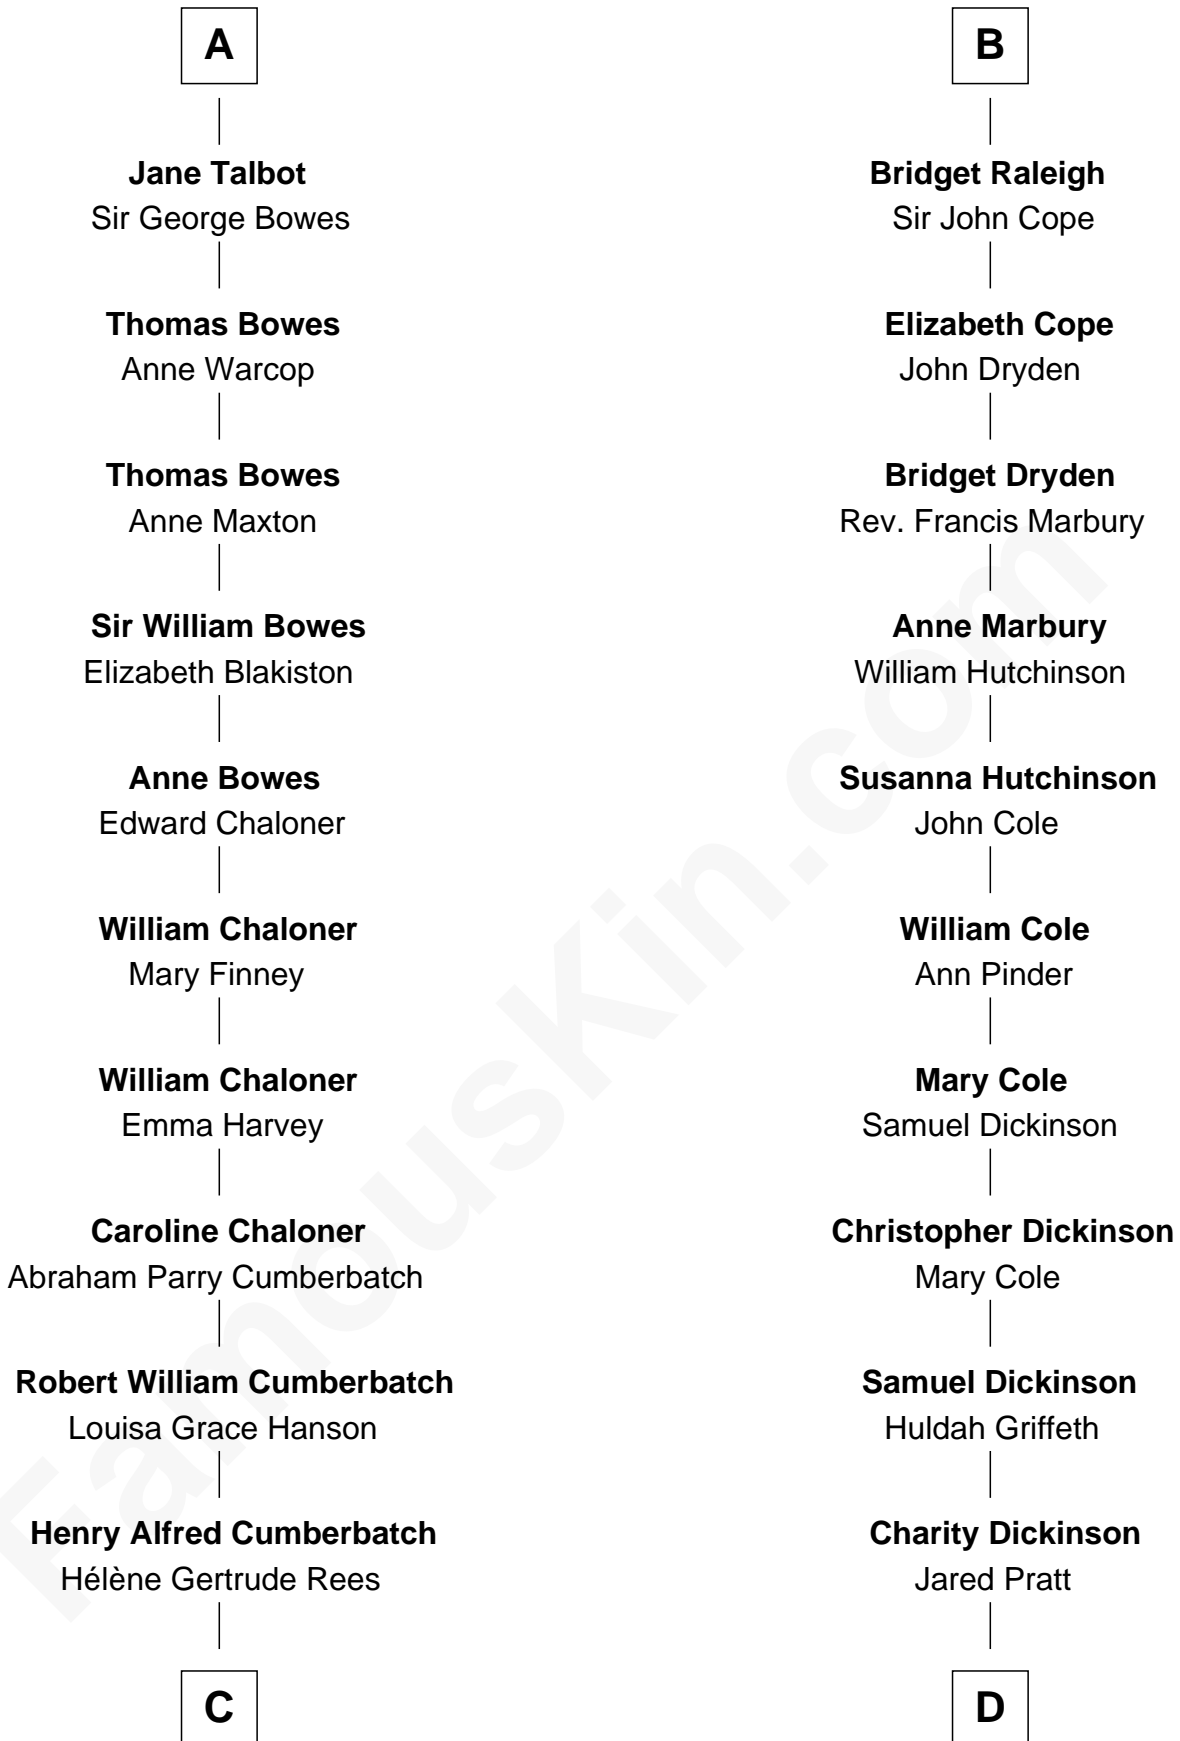

## Relationship Chart of

**Benedict Cumberbatch**  
*Movie, Television and Stage Actor*

19th cousin 1 time removed of

**George Romney**  
*43rd Governor of Michigan*

**Sir James le Boteler**  
 Eleanor de Bohun

**C**

**Henry Carlton Cumberbatch**

Pauline Ellen Laing Congdon

**Timothy Carlton Congdon Cumberbatch**

Wanda Ventham

**Benedict Cumberbatch**

*Movie, Television and Stage Actor*

**D**

**Parley Parker Pratt**

Mary Woods

**Helaman Pratt**

Anna Johanna Dorothy Wilcken

**Anna Amelia Pratt**

Gaskell Samuel Romney

**George Romney**

*43rd Governor of Michigan*