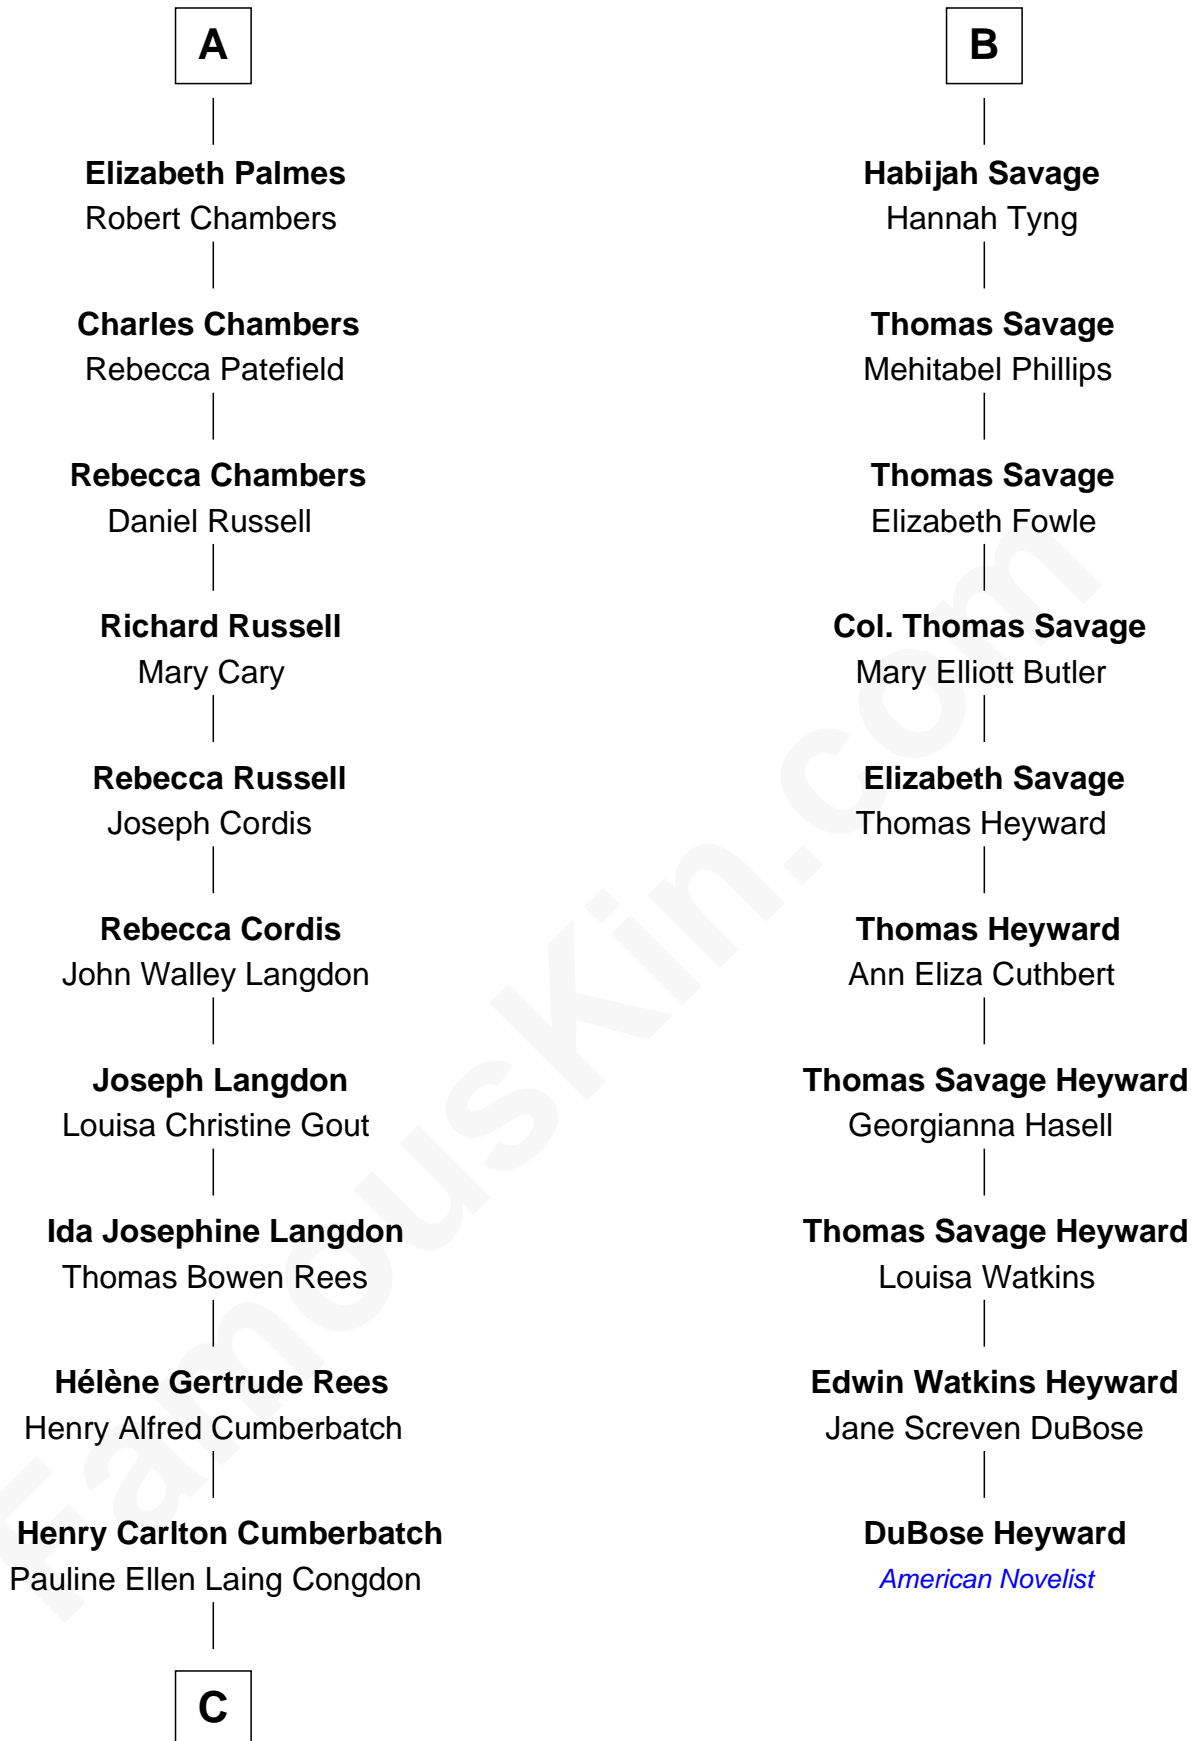

## Relationship Chart of

**Benedict Cumberbatch**

*Movie, Television and Stage Actor*

**16th cousin 2 times removed of**

**DuBose Heyward**

*Author of Porgy (Porgy & Bess)*

**Sir Thomas Blount**

Margaret de Gresley