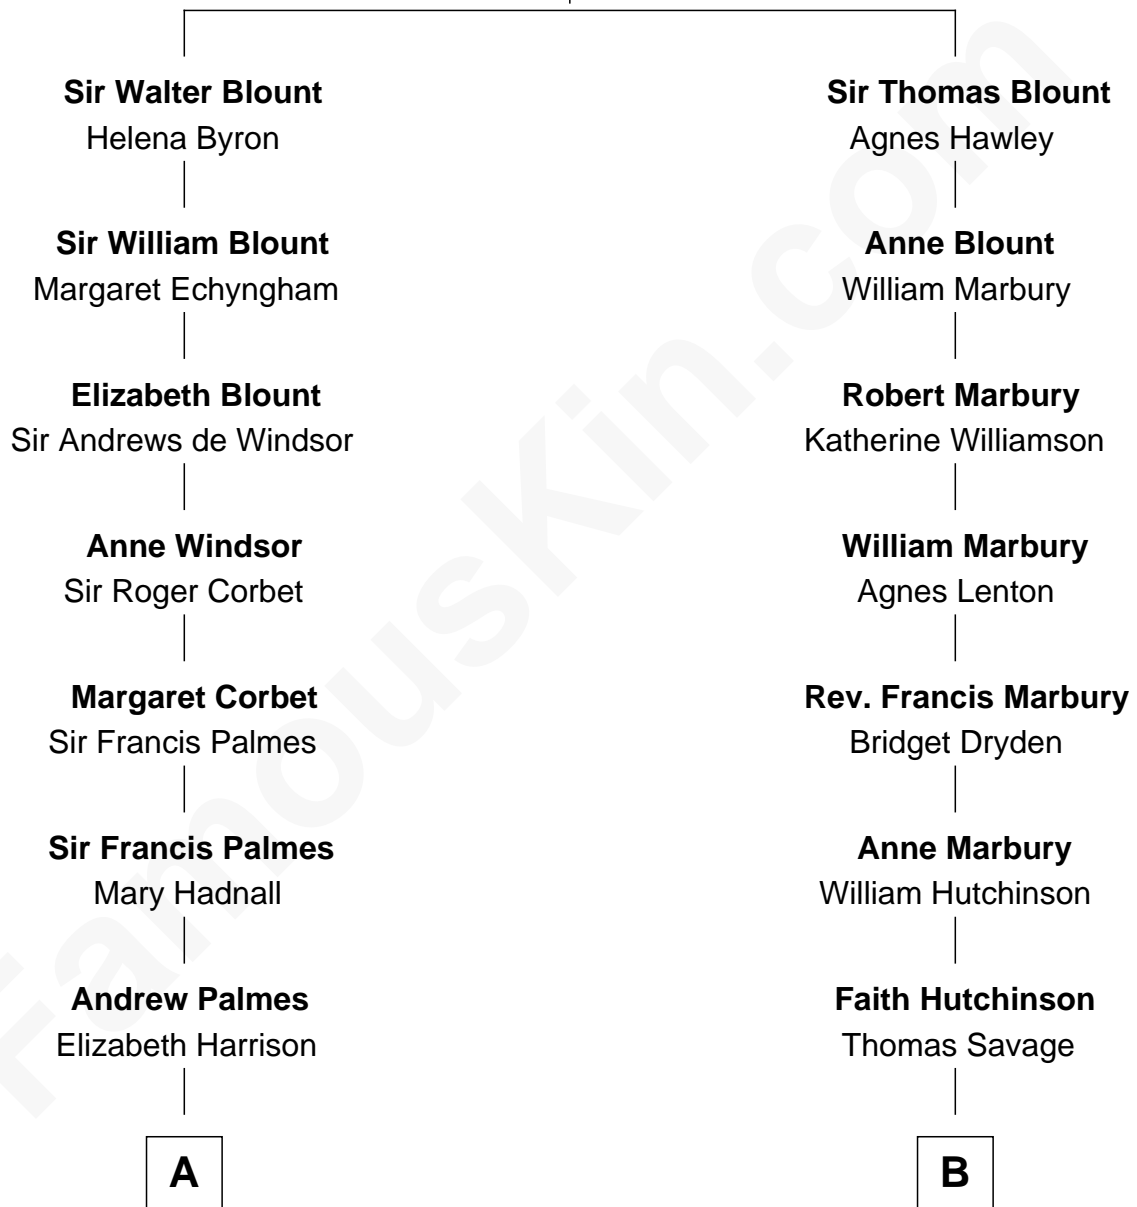

## Relationship Chart of

**Benedict Cumberbatch**

*Movie, Television and Stage Actor*

**16th cousin 2 times removed of**

**DuBose Heyward**

*Author of Porgy (Porgy & Bess)*

**Sir Thomas Blount**

Margaret de Gresley