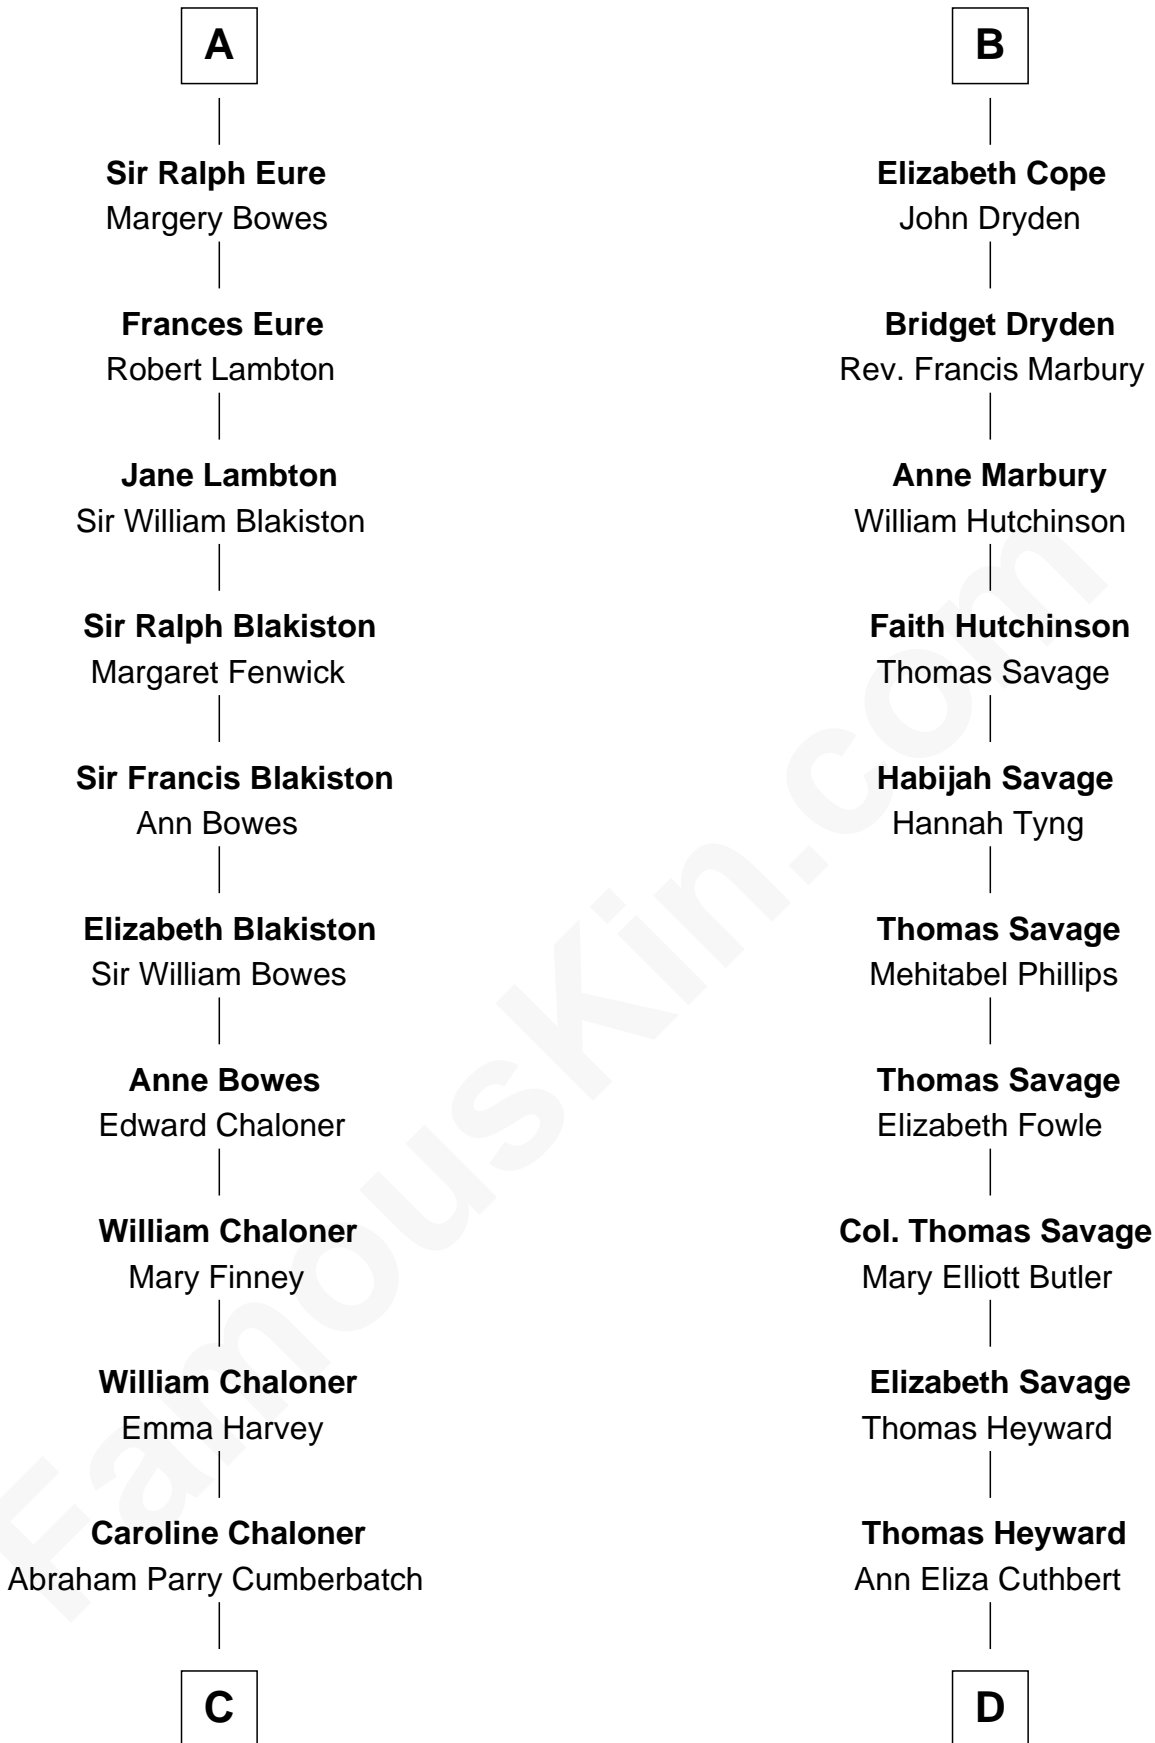

FamousKin.com

Relationship Chart of

Benedict Cumberbatch

Movie, Television and Stage Actor

20th cousin 1 time removed of

DuBose Heyward

Author of Porgy (Porgy & Bess)

C

Robert William Cumberbatch

Louisa Grace Hanson

Henry Alfred Cumberbatch

Hélène Gertrude Rees

Henry Carlton Cumberbatch

Pauline Ellen Laing Congdon

Timothy Carlton Congdon Cumberbatch

Wanda Ventham

Benedict Cumberbatch

Movie, Television and Stage Actor

D

Thomas Savage Heyward

Georgianna Hasell

Thomas Savage Heyward

Louisa Watkins

Edwin Watkins Heyward